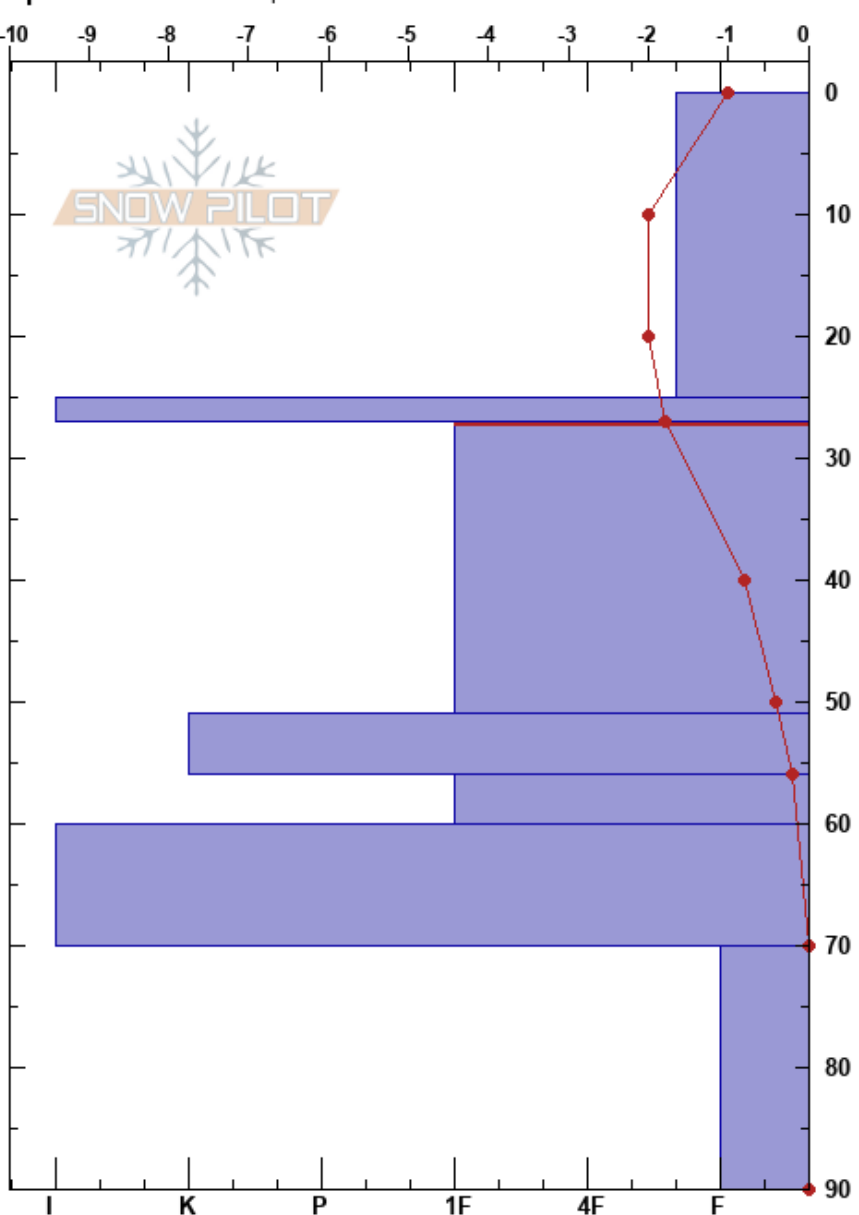

Mevik
 Bodø/Valnesfjord
 Norway
Elevation: 215 m
Aspect: N
Specifics: We skied slope

Frode Andersen
 27/03/2018 - 17:00
Co-ord: 33W vq 46493 24208
Slope Angle: 40°
Wind Loading: no

Stability:
Air Temperature: -1°C
Sky Cover: BKN
Precipitation: S5
Wind: Calm

HS:90
 0-25cm: New snow
 27-51cm: Problematic layer

Form	Crystal Size	Moisture	ρ kg/m ³	Stability tests & Layer comments
+		D		0-25cm: New snow
⊙⊙		D		← ECTN12 @27cm ← CT14, Q3 @27cm
•	1.5	D		
⊙⊙		D		
♡		D-M		
		D-M		
^		M-W		