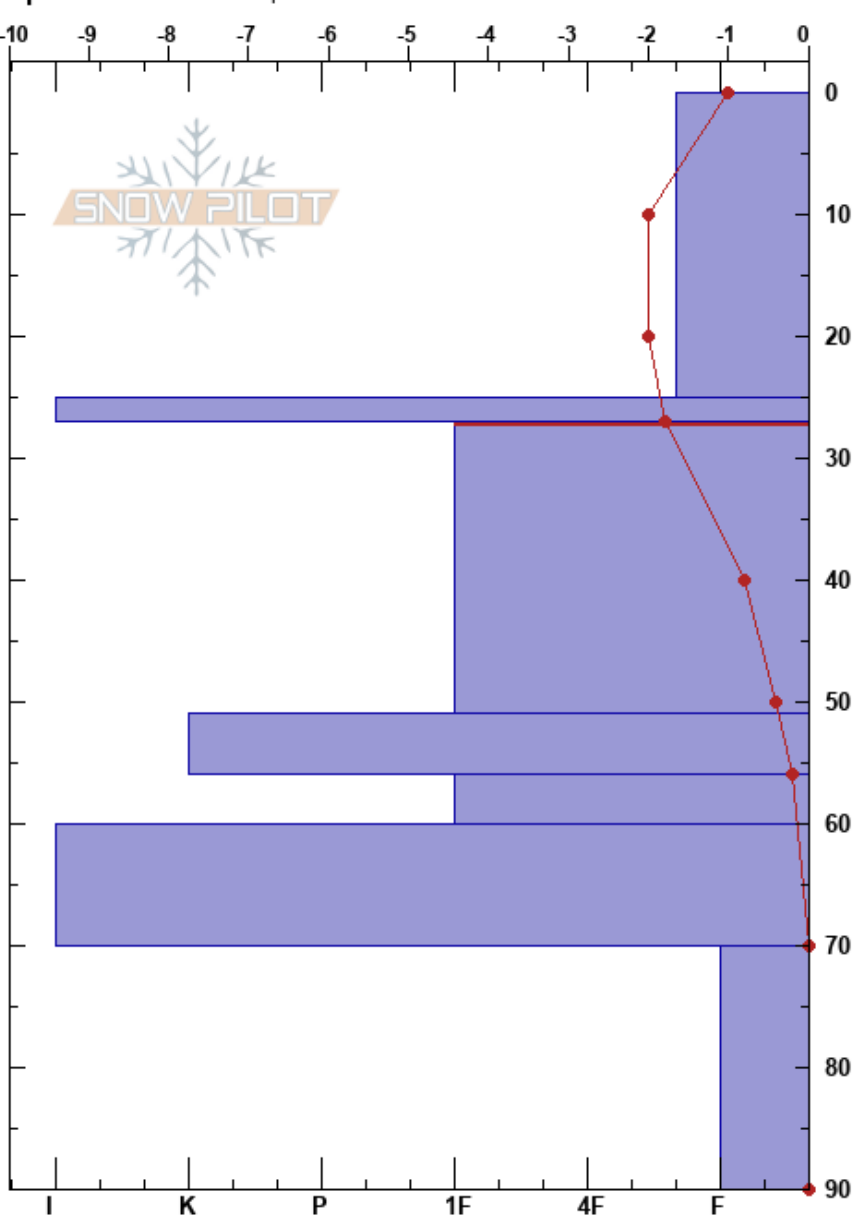

Mevik
 Bodø/Valnesfjord
 Norway
 Elevation: 215 m
 Aspect: N
 Specifics: We skied slope

Frode Andersen
 27/03/2018 - 17:00
 Co-ord: 33W vq 46493 24208
 Slope Angle: 40°
 Wind Loading: no

Stability: HS:90
 Air Temperature: -1°C
 Sky Cover: BKN
 Precipitation: S5
 Wind: Calm

Layer Notes:
 0-25cm: New snow
 27-51cm: Problematic layer

Form	Crystal Size	Moisture	ρ kg/m ³	Stability tests & Layer comments
+		D		0-25cm: New snow
⊙⊙		D		← ECTN12 @27cm ← CT14, Q3 @27cm
•	1.5	D		
⊙⊙		D		
♡		D-M		
		D-M		
^		M-W		