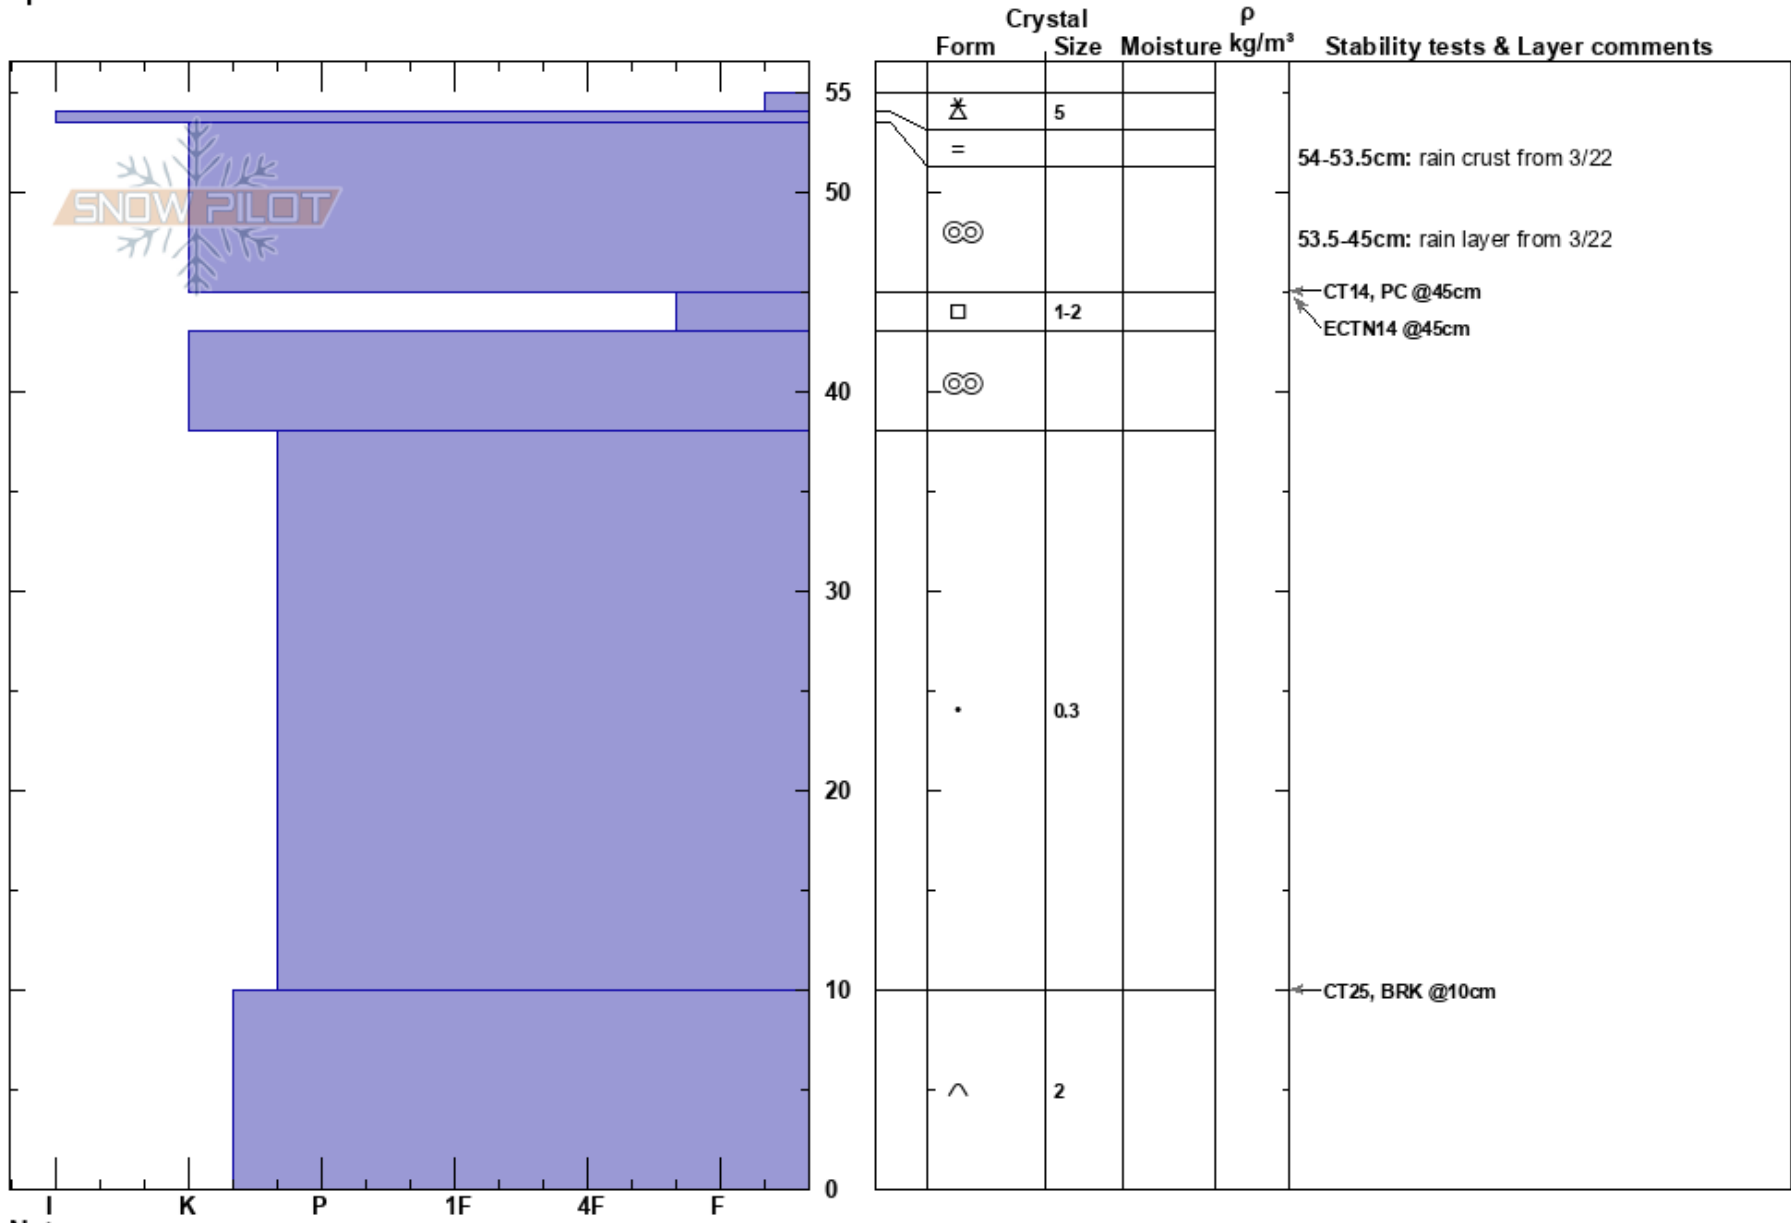

Pioneer Foothills  
 Pioneer  
 ID  
 Elevation: 6605 ft  
 Aspect: 5°  
 Specifics:

peter carse  
 03/27/2018 - 10:00am  
 Co-ord: 43.68330N, -114.34796W  
 Slope Angle: 22°  
 Wind Loading: no

Stability: Very Good  
 Air Temperature: -5°C  
 Sky Cover: CLR  
 Precipitation: NO  
 Wind: N Light Breeze

HS:55  
 PF:5  
 54-53.5cm: rain crust from 3/22  
 53.5-45cm: rain layer from 3/22  
 45-43cm: Problematic layer

Notes: