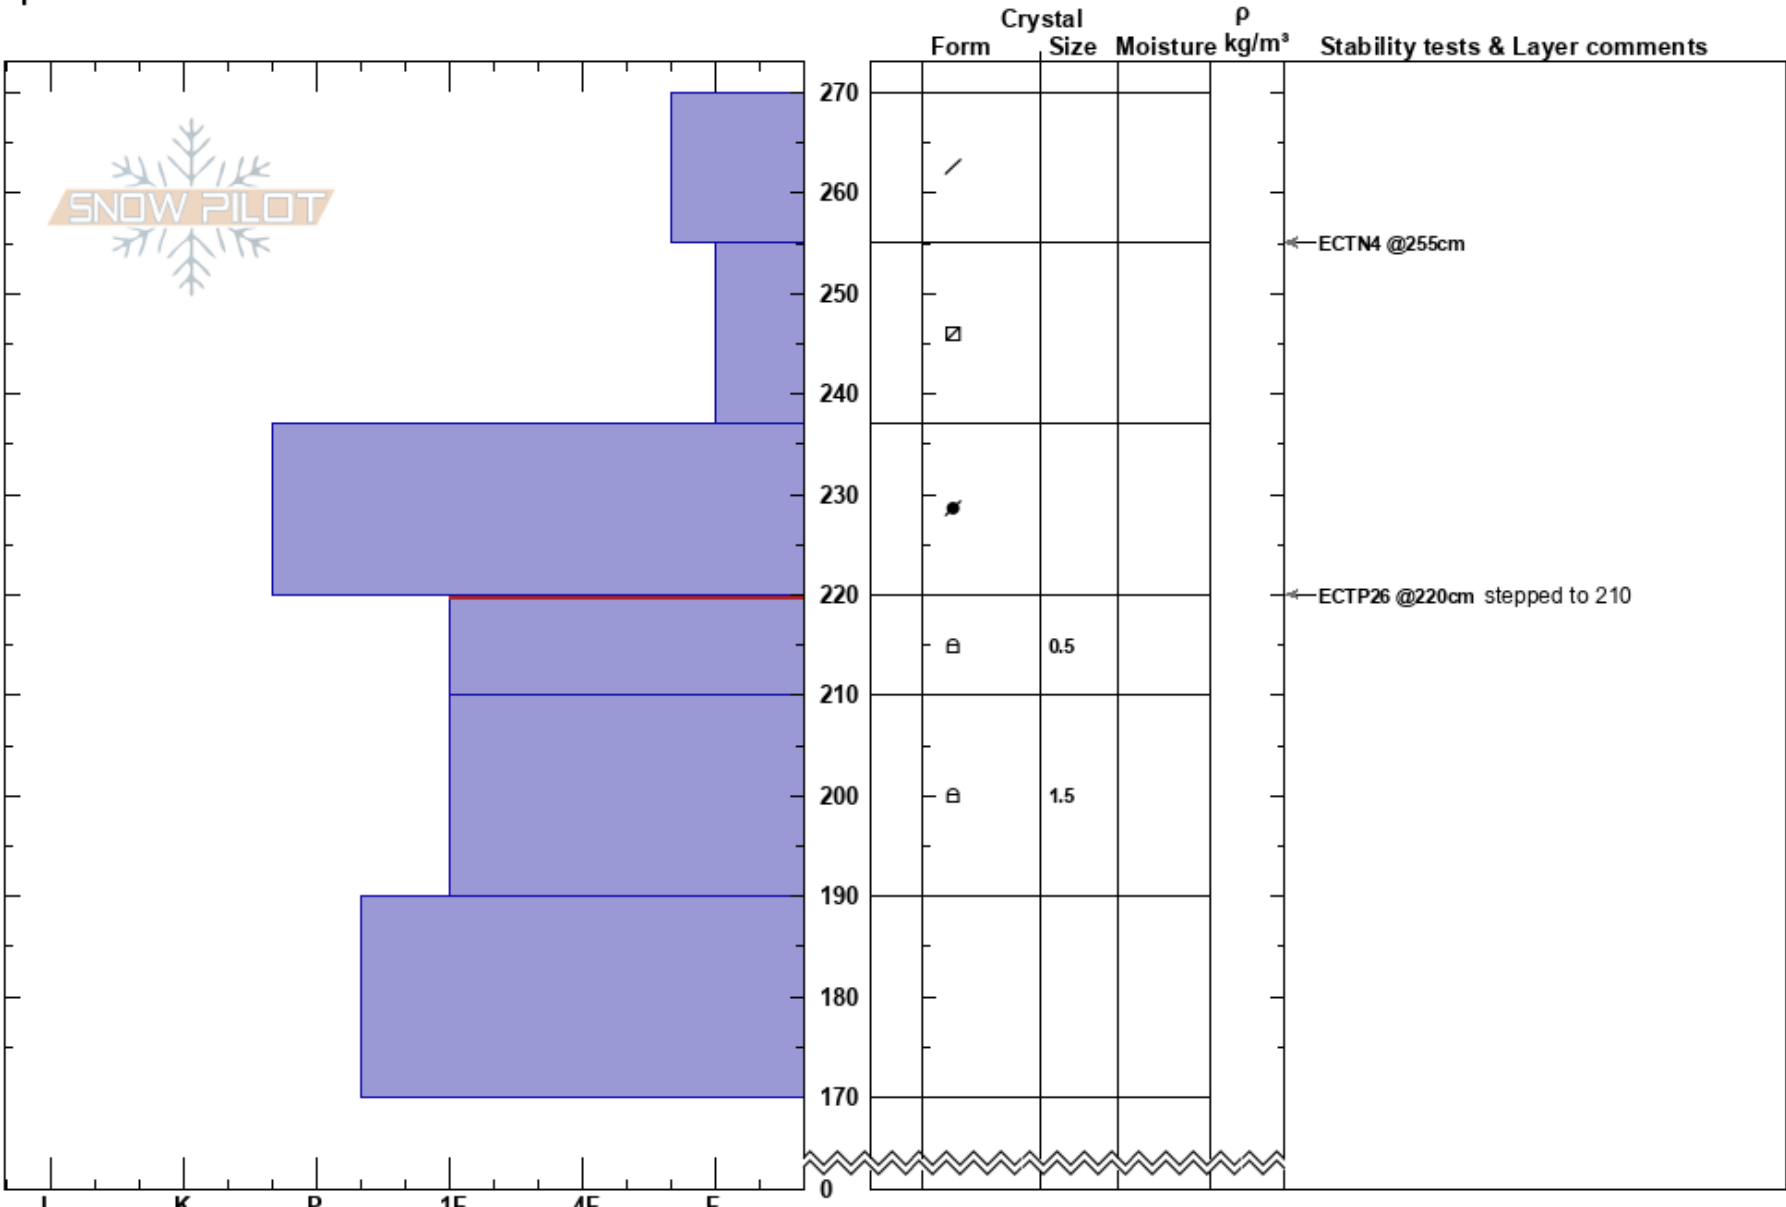

Nelchina West side  
 Chugach Range  
 AK  
 Elevation: 6775 ft  
 Aspect: 50°  
 Specifics:

Don Sharaf  
 03/26/2018 - 1:30pm  
 Co-ord: 61.63260N, -147.12788W  
 Slope Angle: 32°  
 Wind Loading:

Stability: **HS:270** **Layer Notes:**  
 Air Temperature: -9°C **PS: 20** 220-210cm: Problematic layer  
 Sky Cover: FEW  
 Precipitation: NO  
 Wind: Calm

**Notes:** NO CO, CR, AV. Pit very similar to previous day's pit on similar aspect and elevation, except for the 'stepped' fracture.