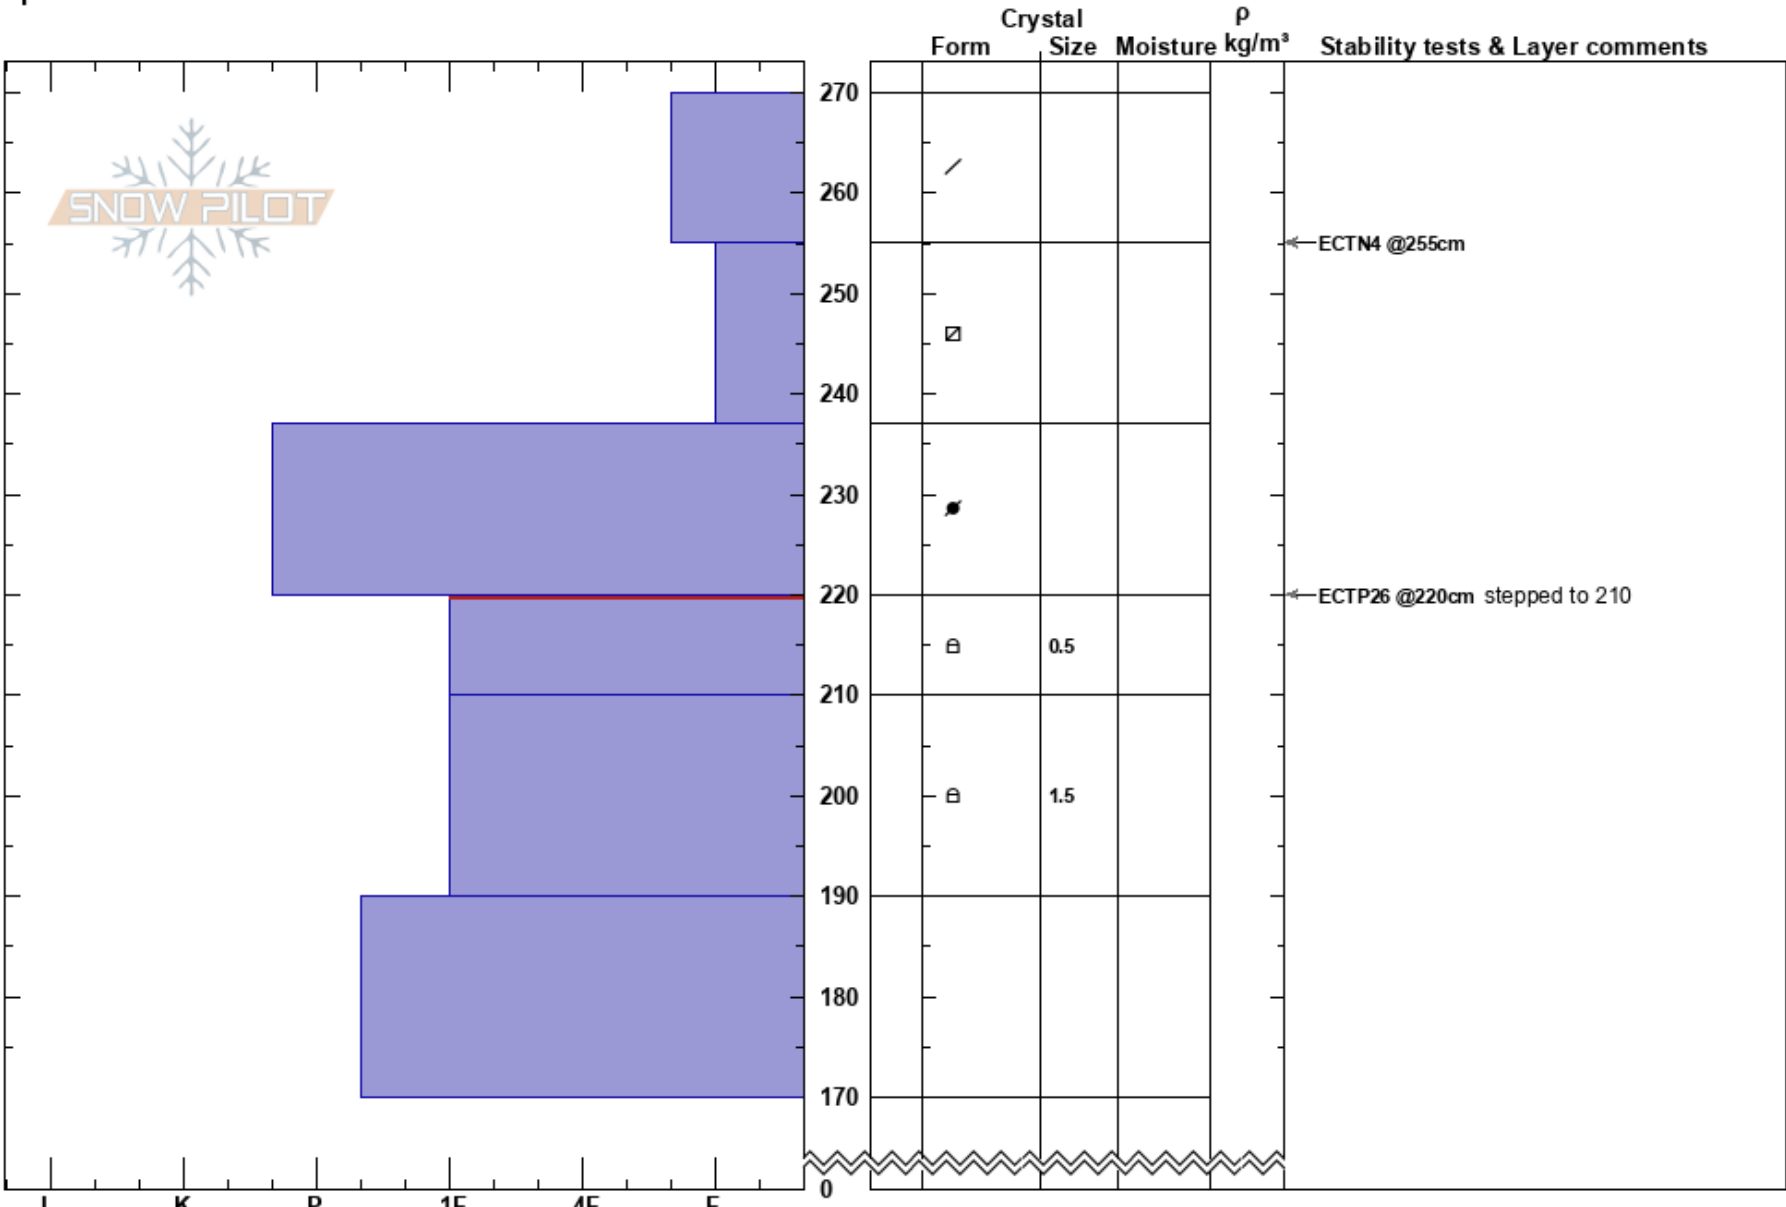

Nelchina West side
 Chugach Range
 AK
 Elevation: 6775 ft
 Aspect: 50°
 Specifics:

Don Sharaf
 03/26/2018 - 1:30pm
 Co-ord: 61.63260N, -147.12788W
 Slope Angle: 32°
 Wind Loading:

Stability: **HS:270** **Layer Notes:**
 Air Temperature: -9°C **PS: 20** 220-210cm: Problematic layer
 Sky Cover: FEW
 Precipitation: NO
 Wind: Calm

Notes: NO CO, CR, AV. Pit very similar to previous day's pit on similar aspect and elevation, except for the 'stepped' fracture.