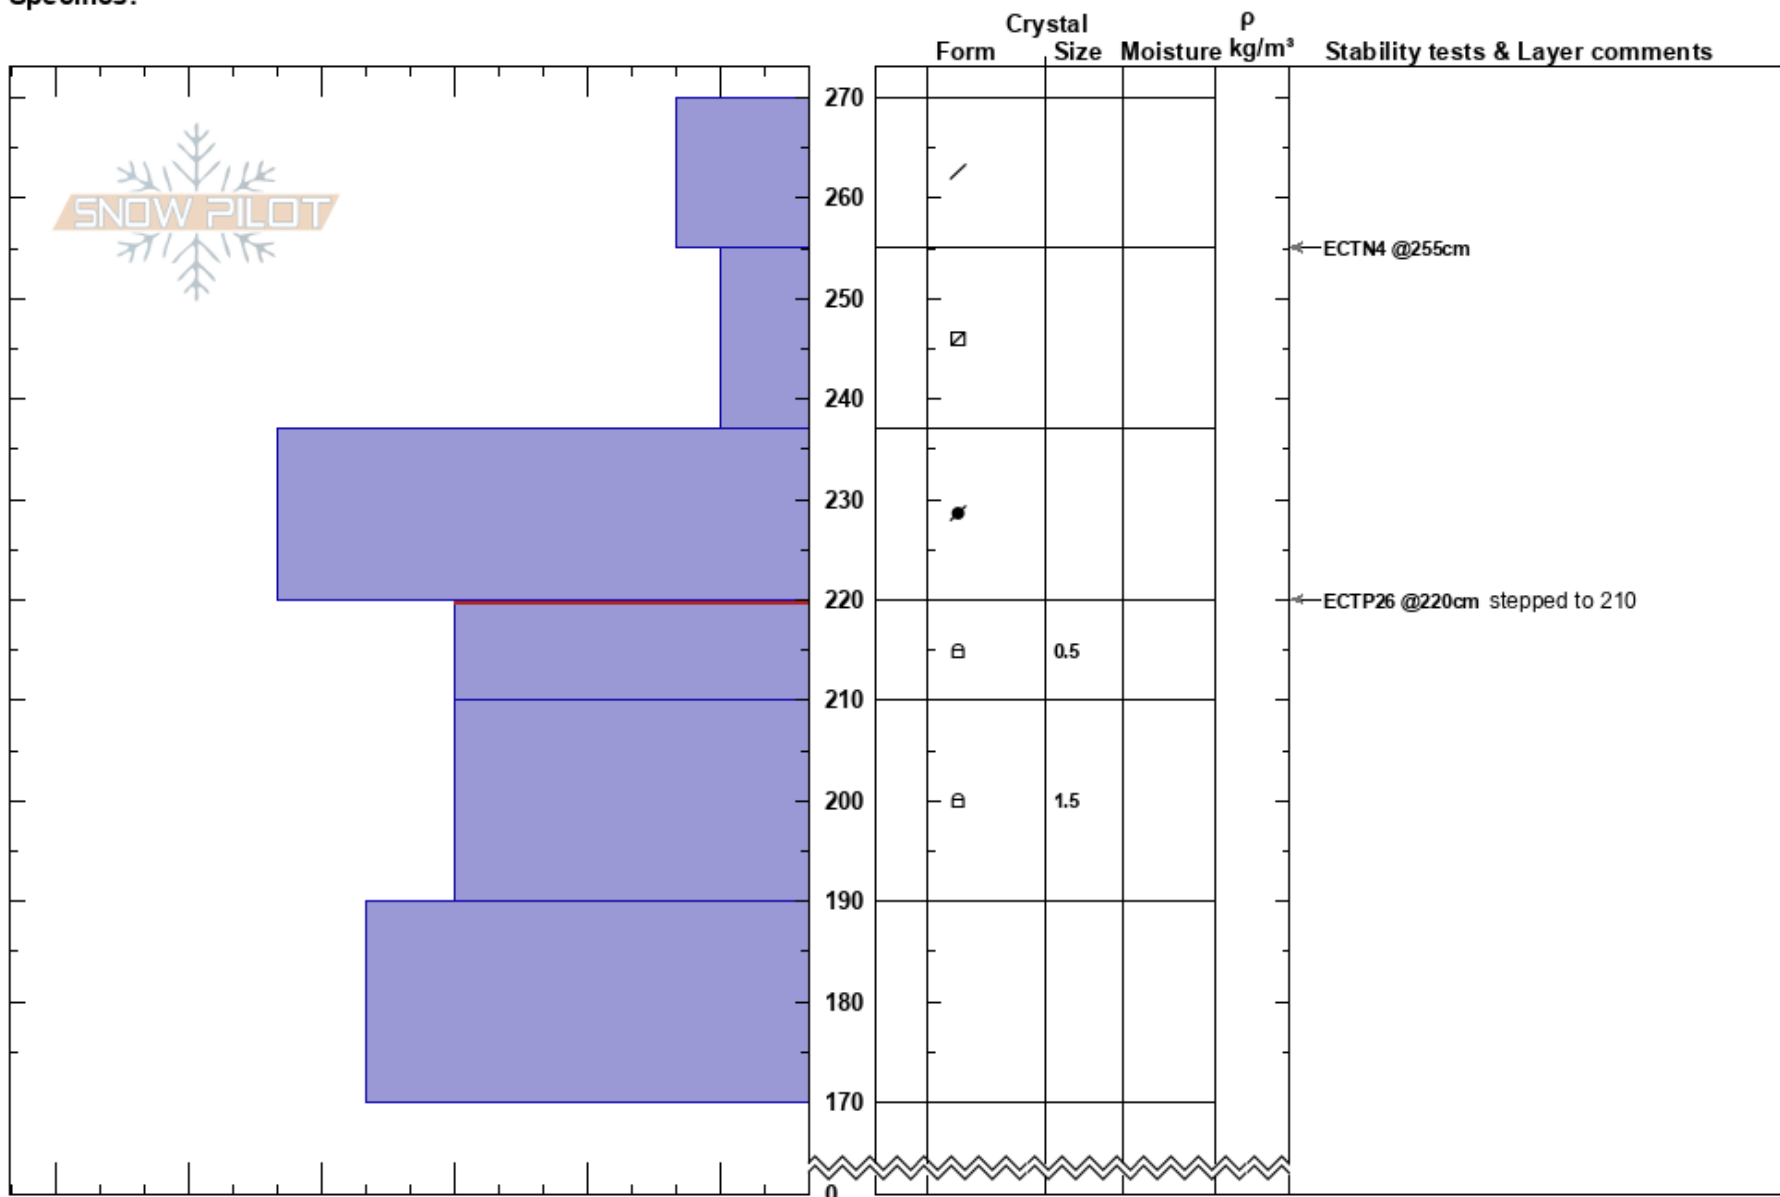

Nelchina West side  
 Chugach Range  
 AK  
 Elevation: 6775 ft  
 Aspect: 50°  
 Specifics:

Don Sharaf  
 03/26/2018 - 1:30pm  
 Co-ord: 61.63260N, -147.12788W  
 Slope Angle: 32°  
 Wind Loading:

Stability: **HS:270**  
 Air Temperature: -9°C  
 Sky Cover: FEW  
 Precipitation: NO  
 Wind: Calm  
**PS: 20** 220-210cm: Problematic layer

**Notes:** NO CO, CR, AV. Pit very similar to previous day's pit on similar aspect and elevation, except for the 'stepped' fracture.