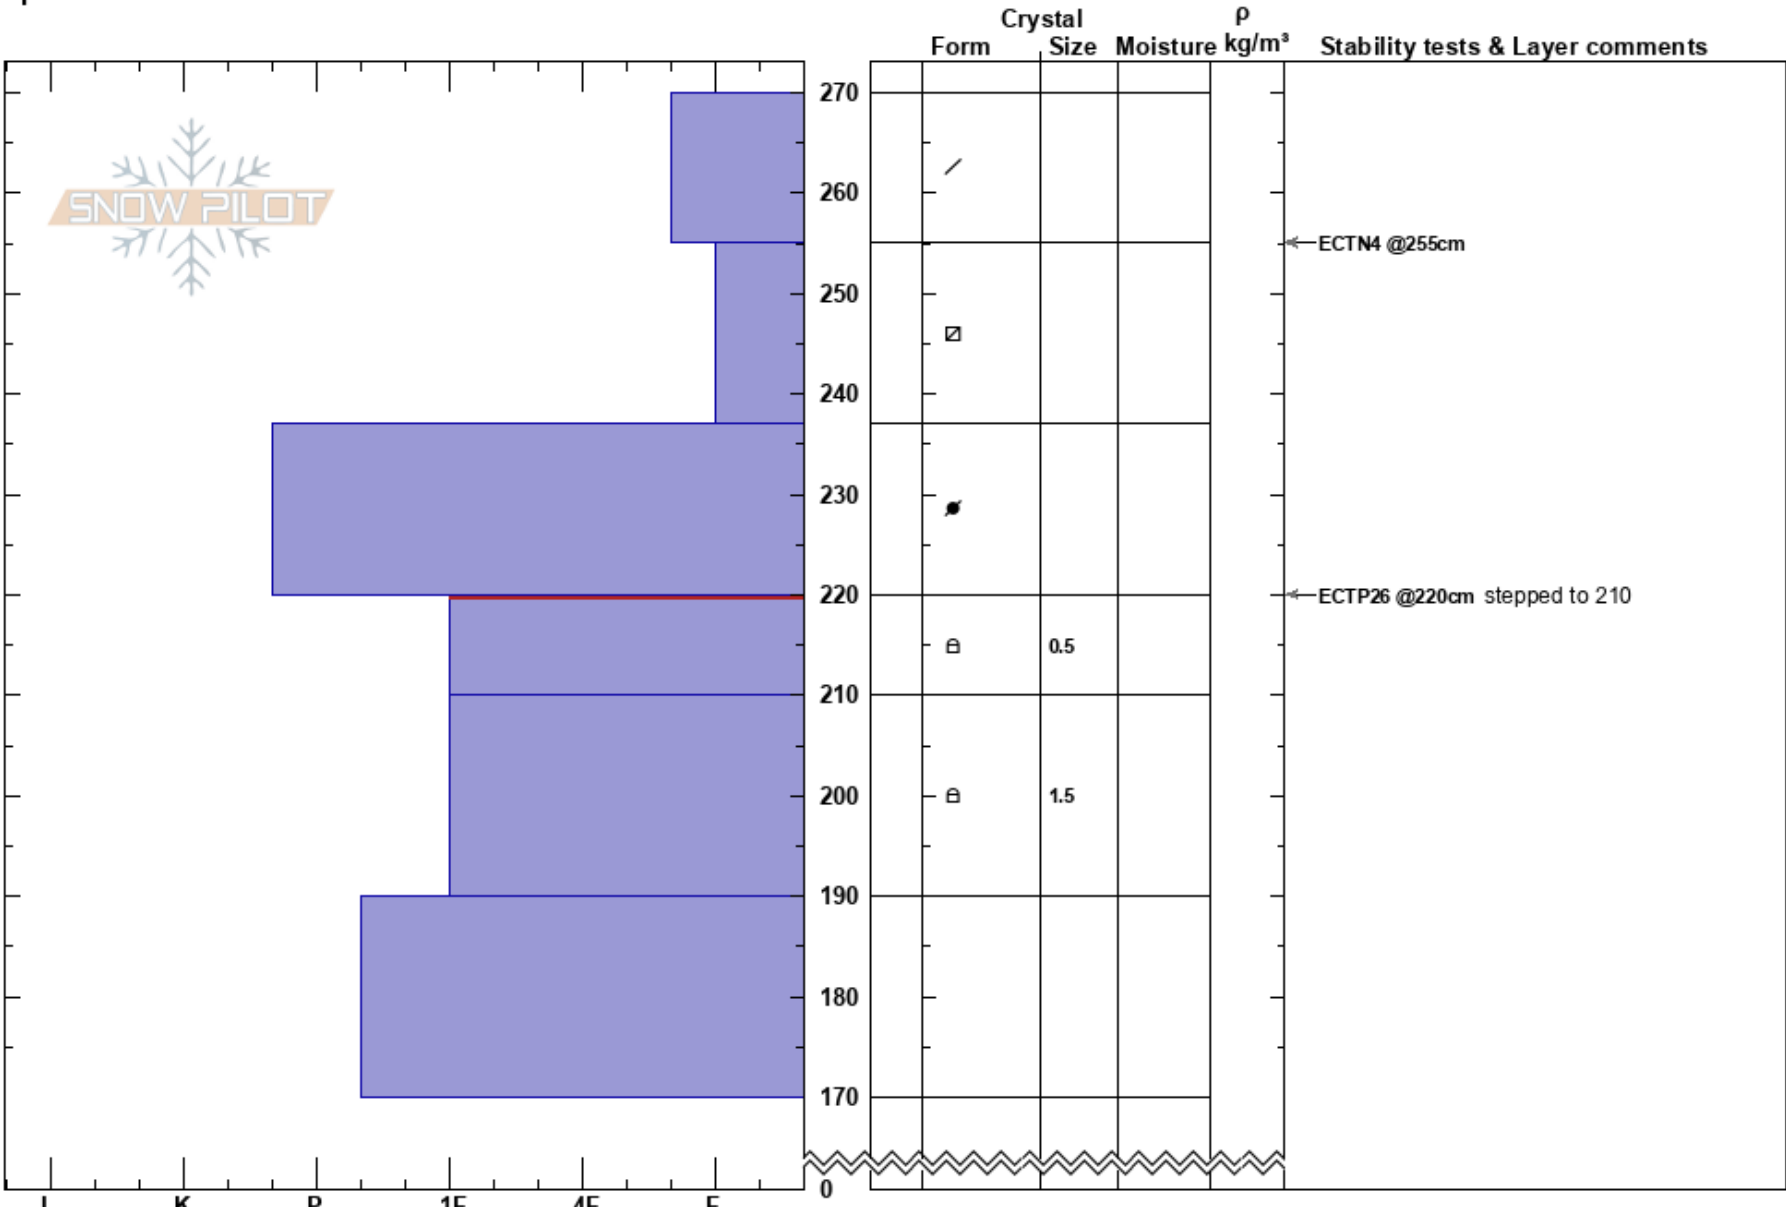

Nelchina West side  
 Chugach Range  
 AK  
 Elevation: 6775 ft  
 Aspect: 50°  
 Specifics:

Don Sharaf  
 03/26/2018 - 1:30pm  
 Co-ord: 61.63260N, -147.12788W  
 Slope Angle: 32°  
 Wind Loading:

Stability: **HS:270** **Layer Notes:**  
 Air Temperature: -9°C **PS: 20** 220-210cm: Problematic layer  
 Sky Cover: FEW  
 Precipitation: NO  
 Wind: Calm

Notes: NO CO, CR, AV. Pit very similar to previous day's pit on similar aspect and elevation, except for the 'stepped' fracture.