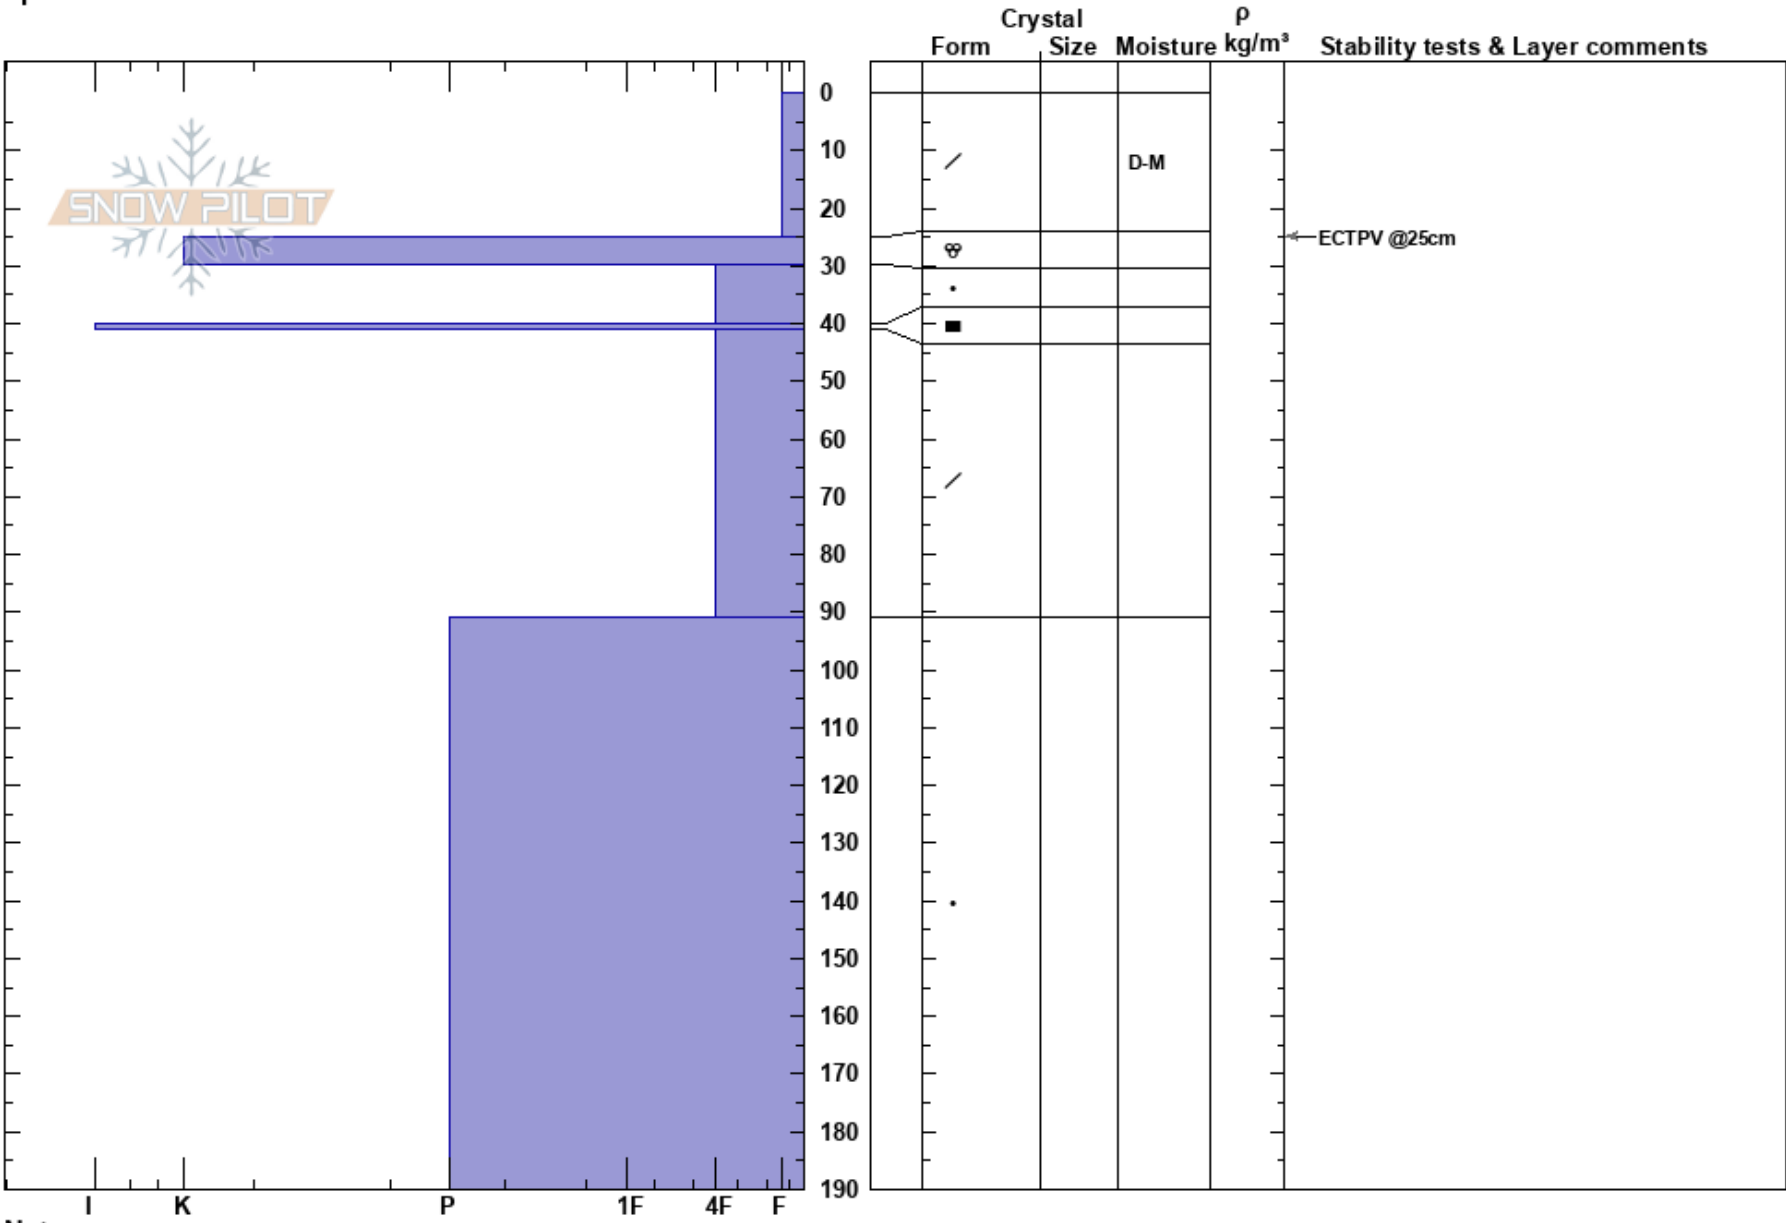

Litlknappstind
 Vestvågøy, Lofoten
 Norway
 Elevation: 220 m
 Aspect: N
 Specifics:

Kyrre Buxrud
 27/03/2018 - 11:00
 Co-ord: 33W 433554E 7558947N
 Slope Angle:
 Wind Loading: yes

Stability:
 Air Temperature: -0.3°C
 Sky Cover: SCT
 Precipitation: S5
 Wind: NE Calm

HS:190
 0-25cm: Problematic layer

Notes: