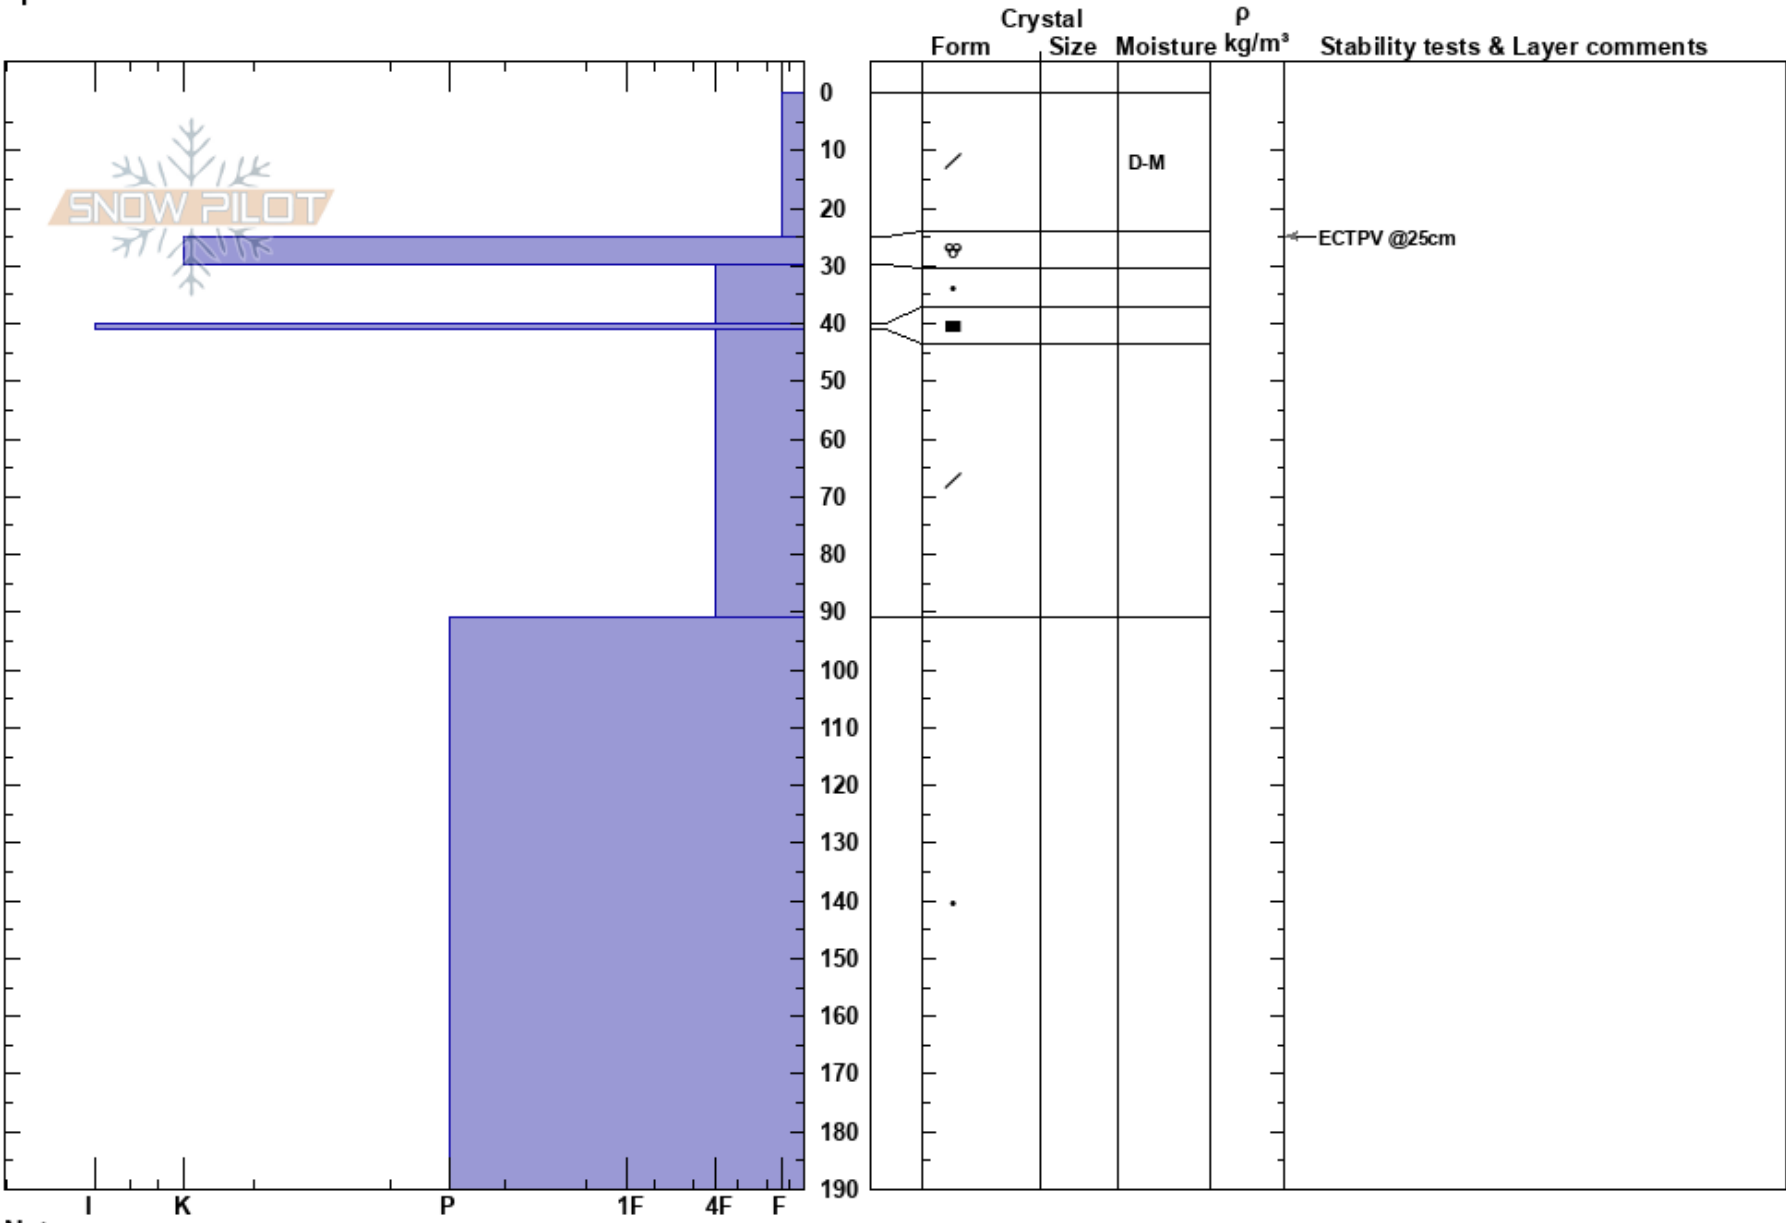

Litlknappstind  
 Vestvågøy, Lofoten  
 Norway  
 Elevation: 220 m  
 Aspect: N  
 Specifics:

Kyrre Buxrud  
 27/03/2018 - 11:00  
 Co-ord: 33W 433554E 7558947N  
 Slope Angle:  
 Wind Loading: yes

Stability:  
 Air Temperature: -0.3°C  
 Sky Cover: SCT  
 Precipitation: S5  
 Wind: NE Calm

HS:190  
 0-25cm: Problematic layer

Notes: