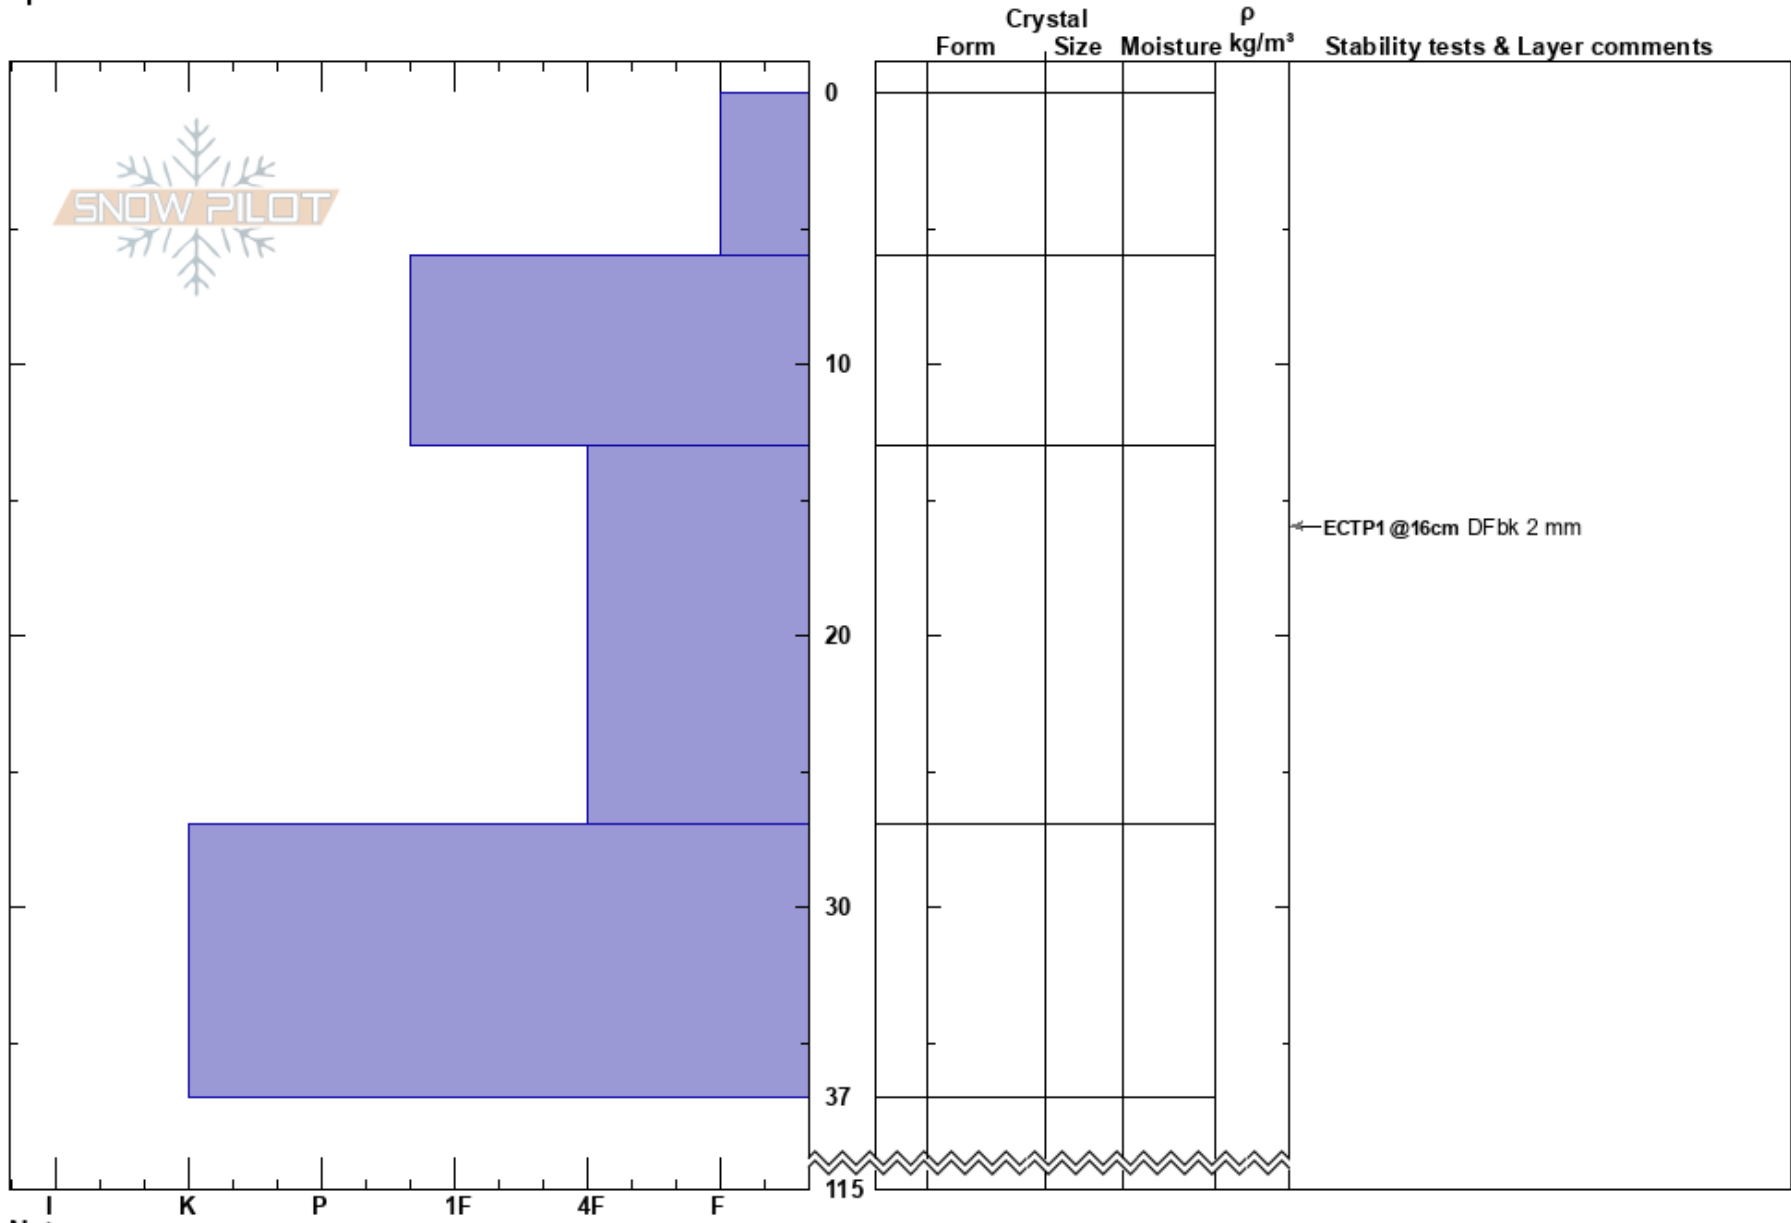

Kobåset
 Västra Vindelfjällen
 Sweden
Elevation: 1020 m
Aspect: 290°
Specifics:

Johan af Ekenstam
 27/03/2018 - 13:00
Co-ord: 65.85013N, 15.19022E
Slope Angle: 25°
Wind Loading: previous

Stability: HS:115
Air Temperature: PF:25 13-27cm:Problematic layer
Sky Cover: BKN
Precipitation: S-1
Wind: E Moderate