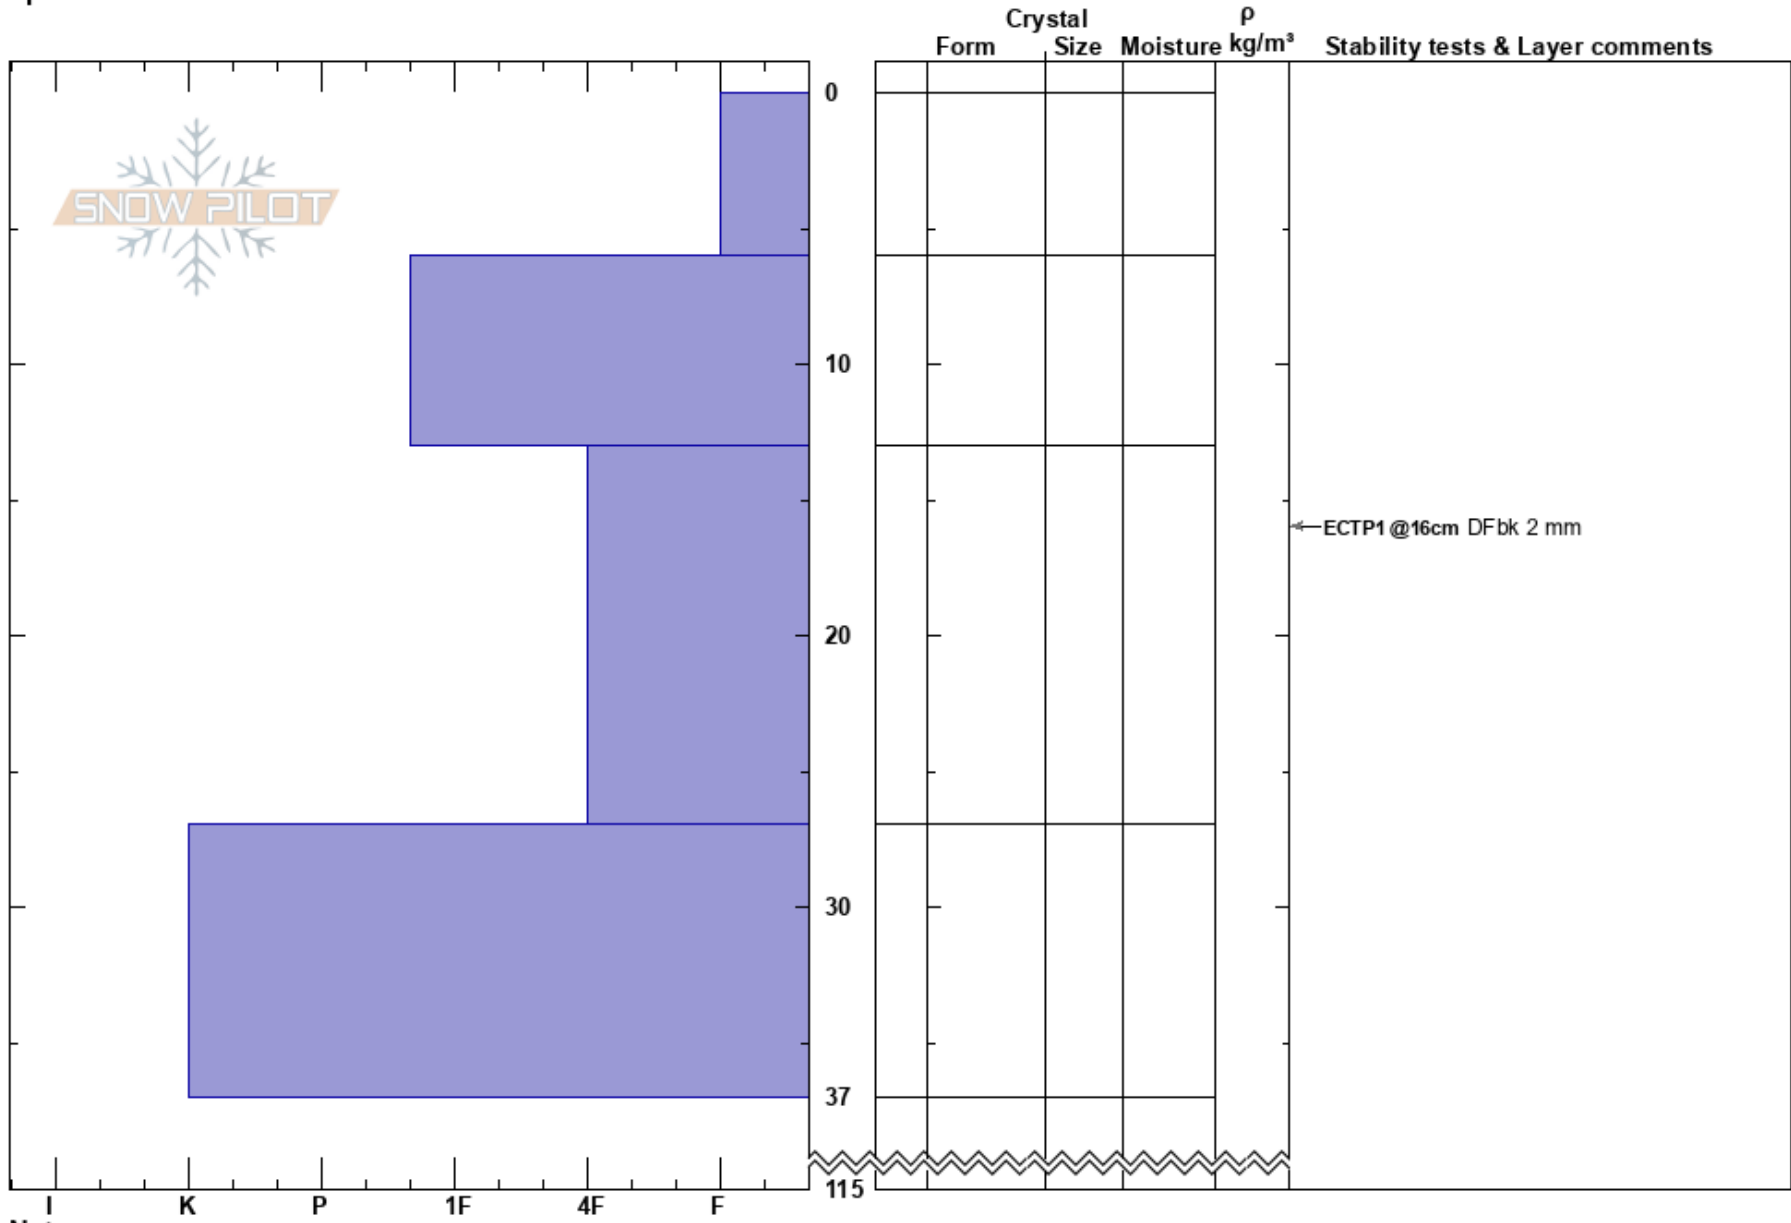

Kobäset
 Västra Vindelfjällen
 Sweden
Elevation: 1020 m
Aspect: 290°
Specifics:

Johan af Ekenstam
 27/03/2018 - 13:00
Co-ord: 65.85013N, 15.19022E
Slope Angle: 25°
Wind Loading: previous

Stability:
Air Temperature:
Sky Cover: BKN
Precipitation: S-1
Wind: E Moderate

HS:115
PF:25 13-27cm:Problematic layer

Notes: