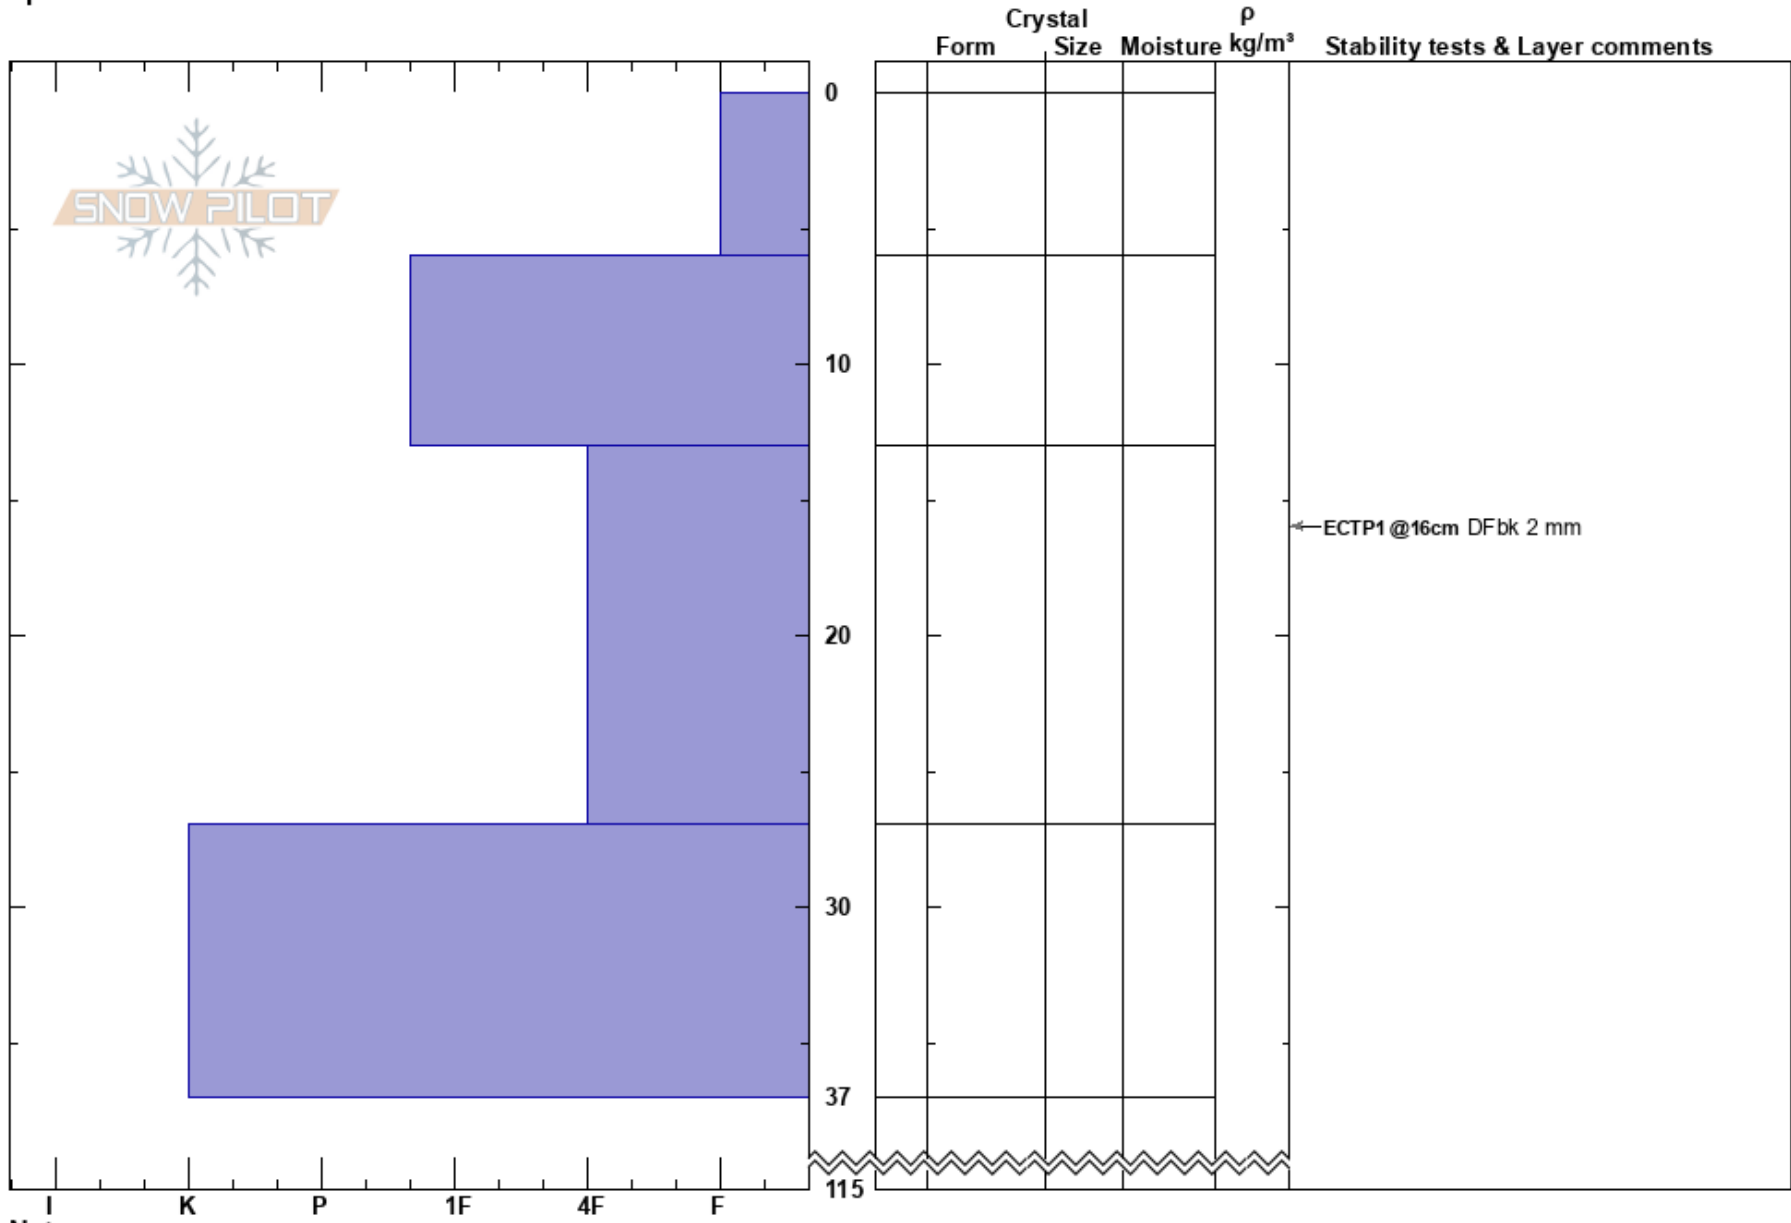

Kobäset
 Västra Vindelfjällen
 Sweden
Elevation: 1020 m
Aspect: 290°
Specifics:

Johan af Ekenstam
 27/03/2018 - 13:00
Co-ord: 65.85013N, 15.19022E
Slope Angle: 25°
Wind Loading: previous

Stability: HS:115
Air Temperature: PF:25 13-27cm:Problematic layer
Sky Cover: BKN
Precipitation: S-1
Wind: E Moderate