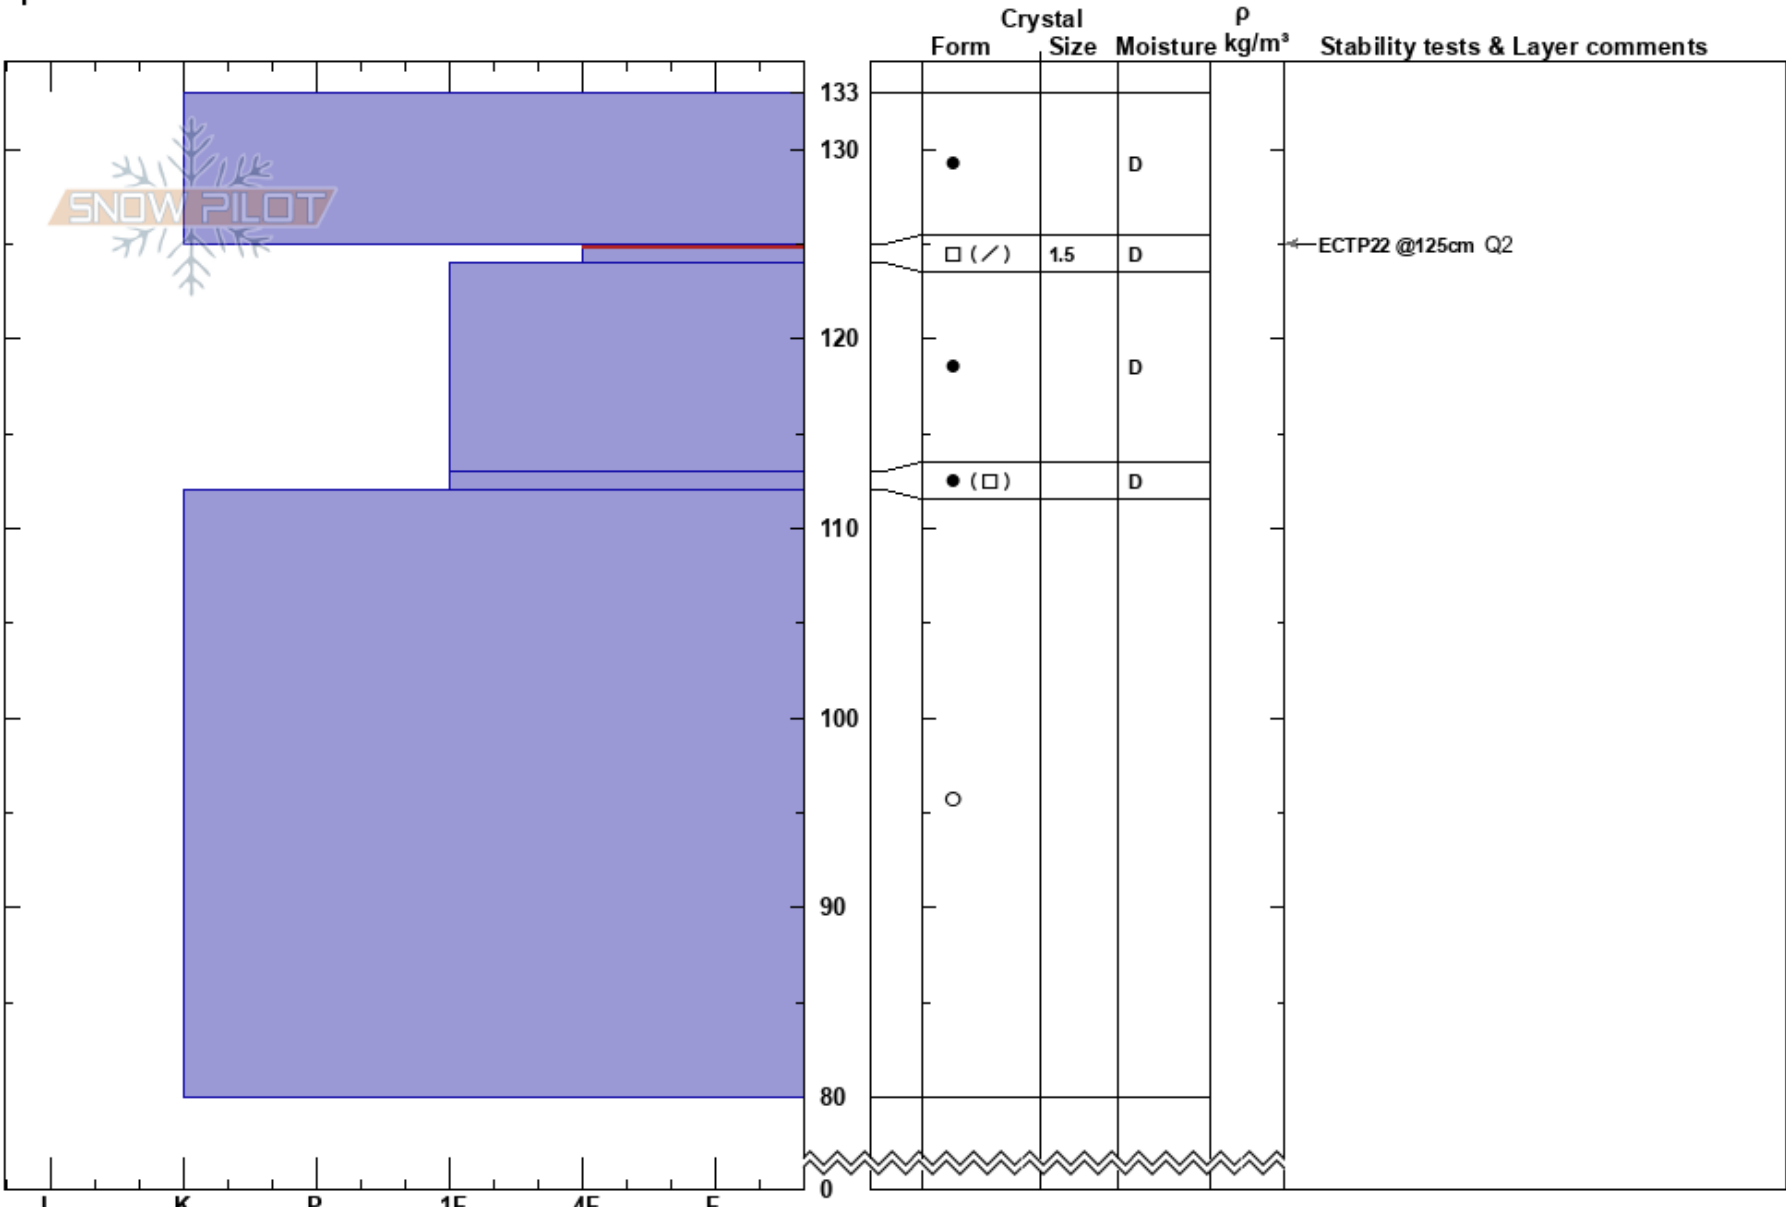

Lia 270318

Dag Fjeld
27/03/2018 - 11:00

Stability: **HS:133** **Layer Notes:**
Air Temperature: **PF:2** 125-124cm:Problematic layer

Svalbard
Elevation: 70 m
Aspect: N
Specifics:

Co-ord: 33X 515077E 8682049N
Slope Angle:
Wind Loading:

Sky Cover:
Precipitation:
Wind:

Notes: