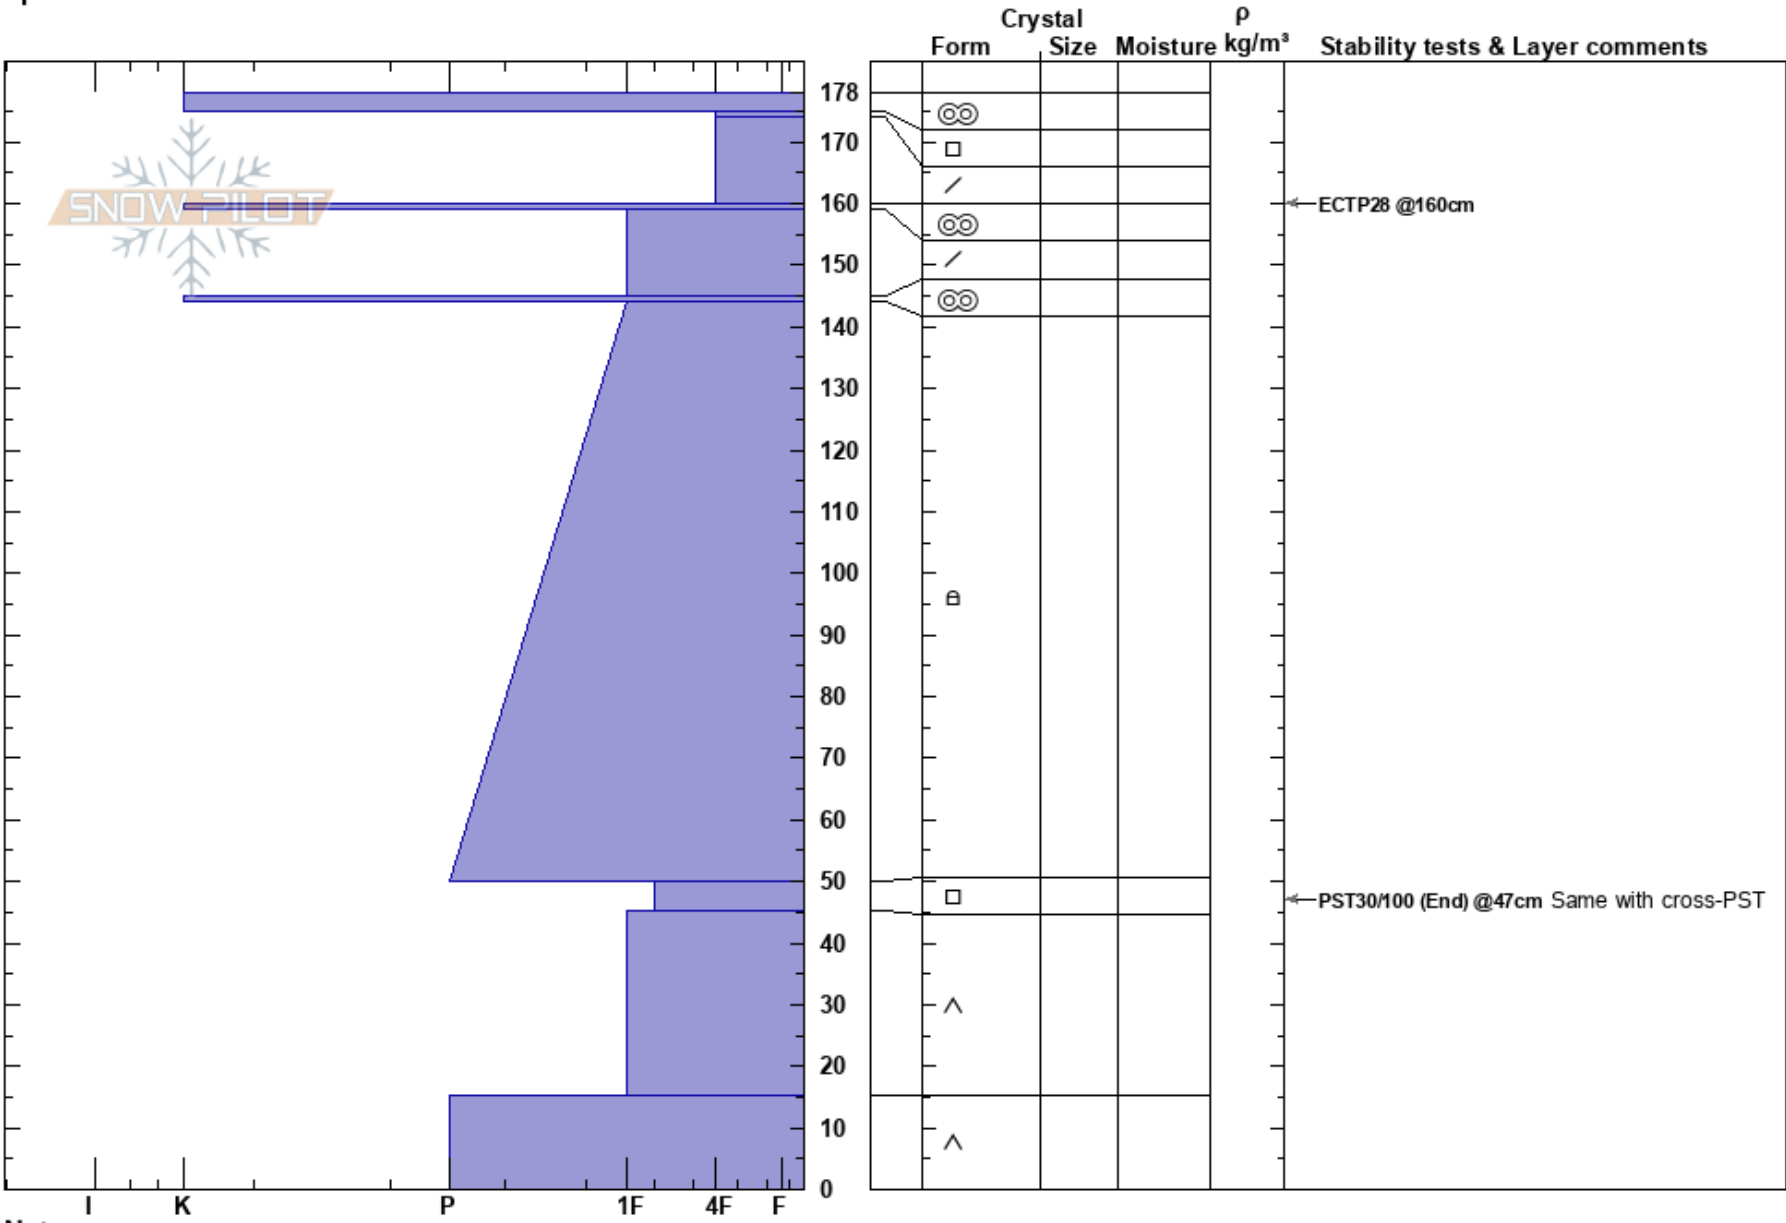

East Vail
 Gore Range
 CO
 Elevation: 11500 ft
 Aspect: 75°
 Specifics:

Jason Konigsberg
 03/26/2018 - 2:00pm
 Co-ord: 39.60110N, -106.29818W
 Slope Angle:
 Wind Loading:

Stability:
 Air Temperature:
 Sky Cover:
 Precipitation:
 Wind:

HS:178
 50-45cm:Problematic layer

Notes: