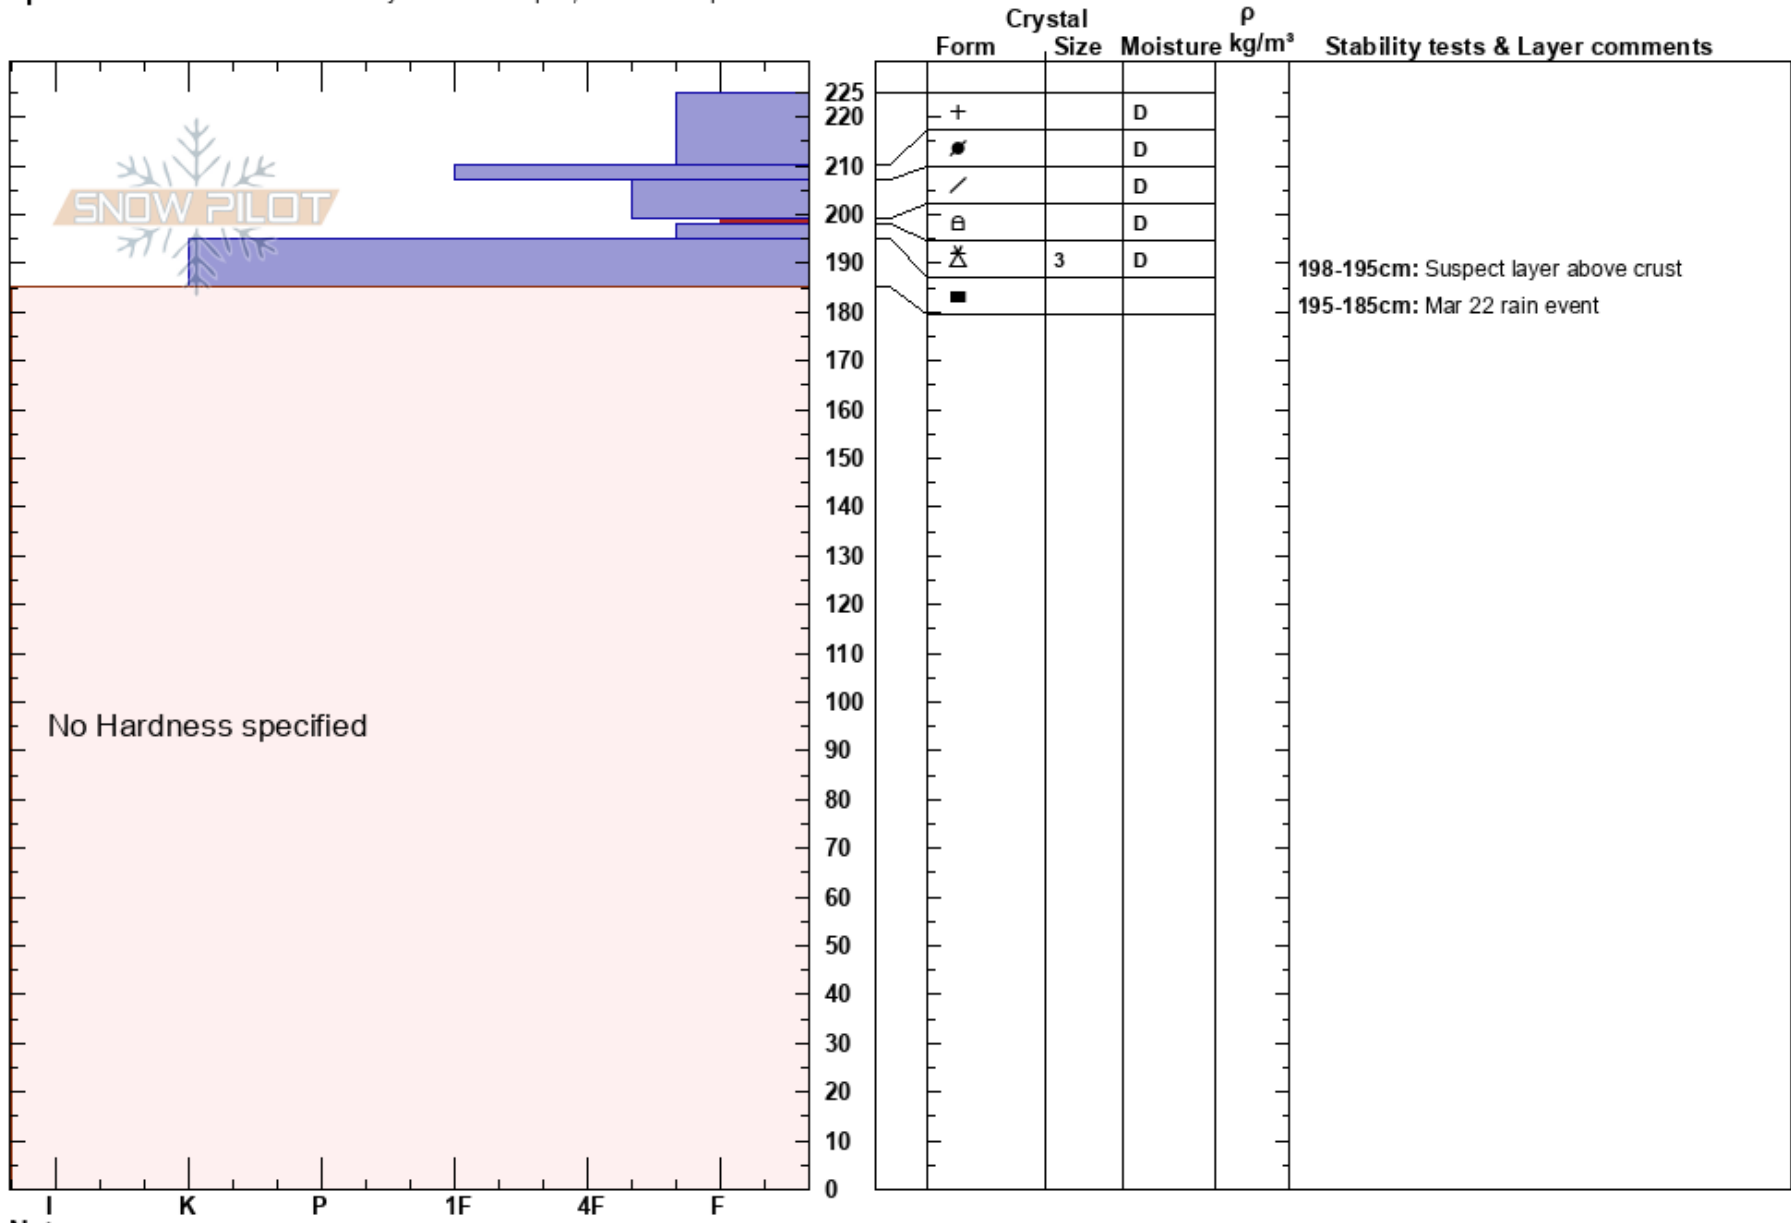

Lower Keyhole  
 Central Wasatch  
 UT  
 Elevation: 9900 ft  
 Aspect: 285°  
 Specifics: Recent avalanche activity on similar slopes; We skied slope

Drew Hardesty  
 03/26/2018 - 2:00pm  
 Co-ord:  
 Slope Angle:  
 Wind Loading: no

Stability: Very Good  
 Air Temperature: -9°C  
 Sky Cover: BKN  
 Precipitation: S-1  
 Wind: NW Light Breeze

HS:225  
 Layer Notes:  
 199-198cm: Problematic layer  
 198-195cm: Suspect layer above crust  
 195-185cm: Mar 22 rain event