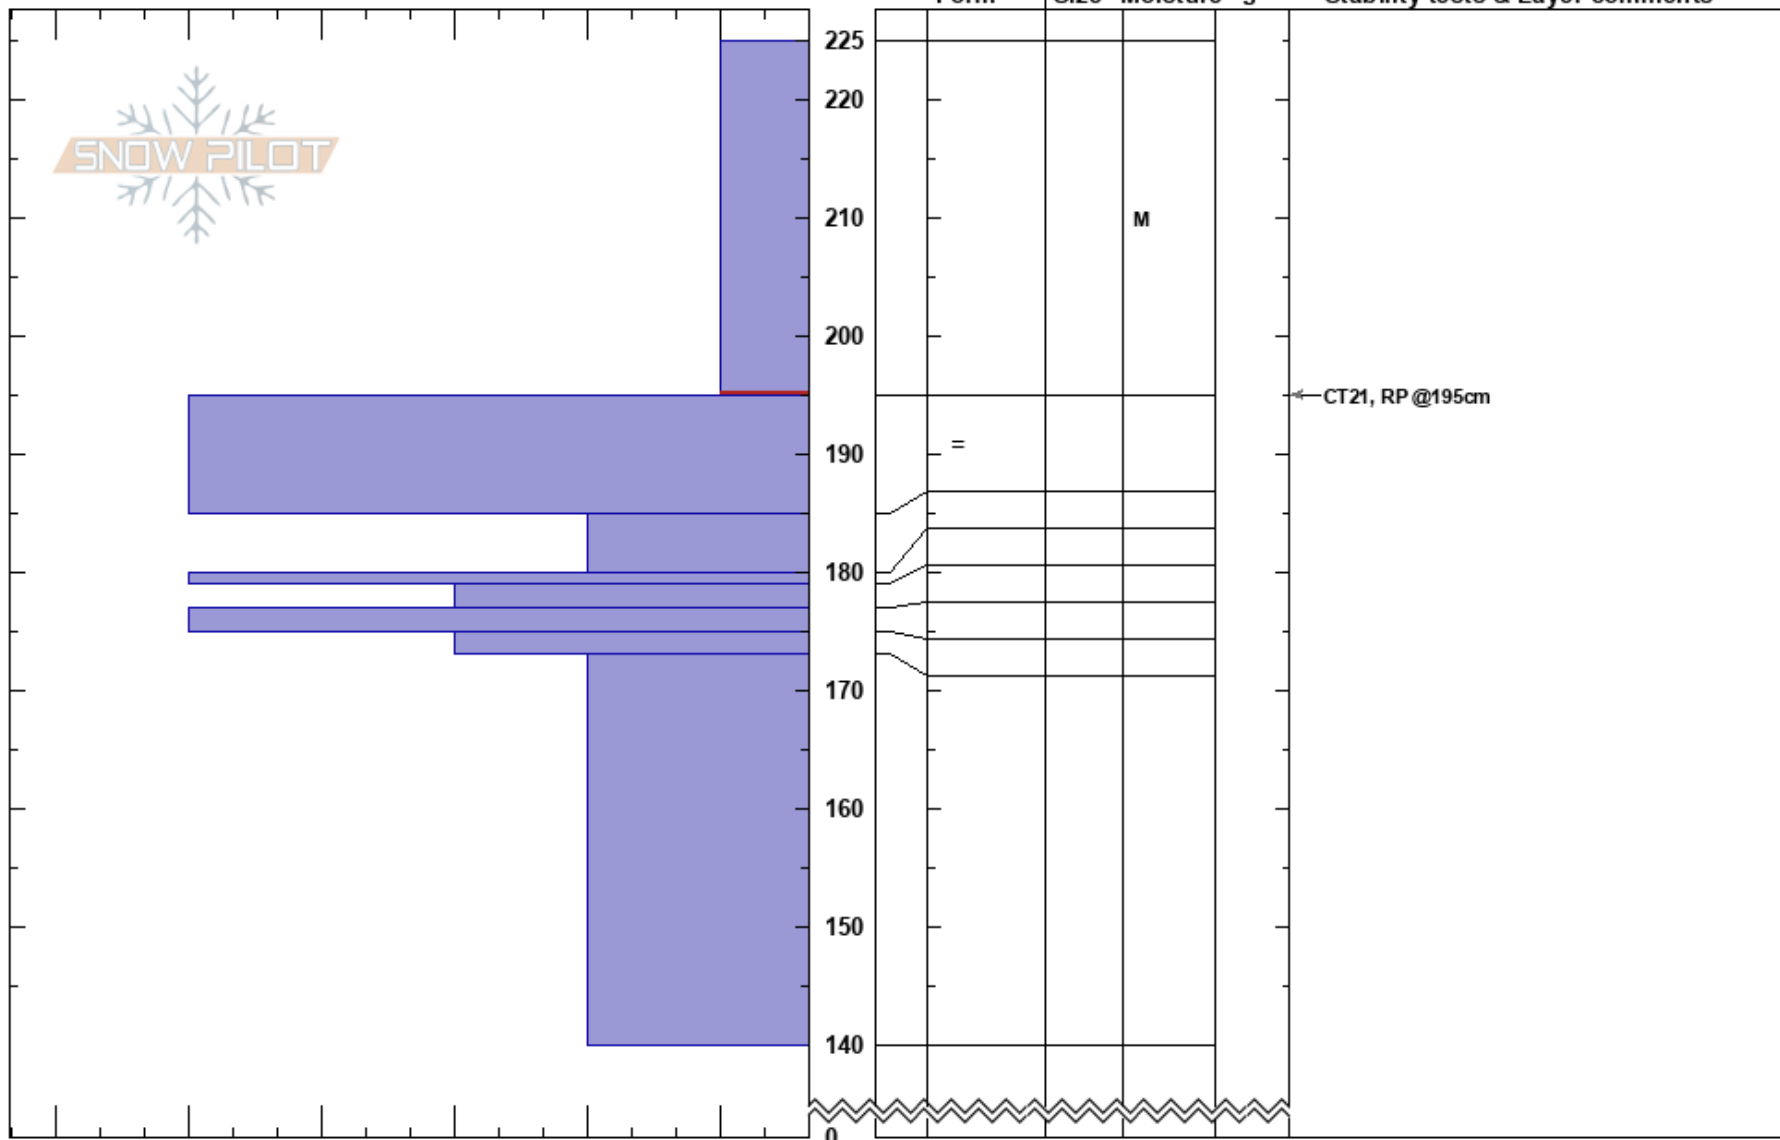

PF:35

225-195cm:Problematic layer

MT

Co-ord: 45.84447N, -110.93699E

Sky Cover: BKN

Elevation: 2334 m

Slope Angle:

Precipitation: NO

Aspect: E

Wind Loading: no

Wind: E Light Breeze

Specifics: Collapsing, localized; Recent avalanche activity on similar slopes; Recent avalanche activity on different slopes; Ski tracks on slope; We skied slope

Crystal Form, Size, Moisture ρ kg/m³, Stability tests & Layer comments

Notes: