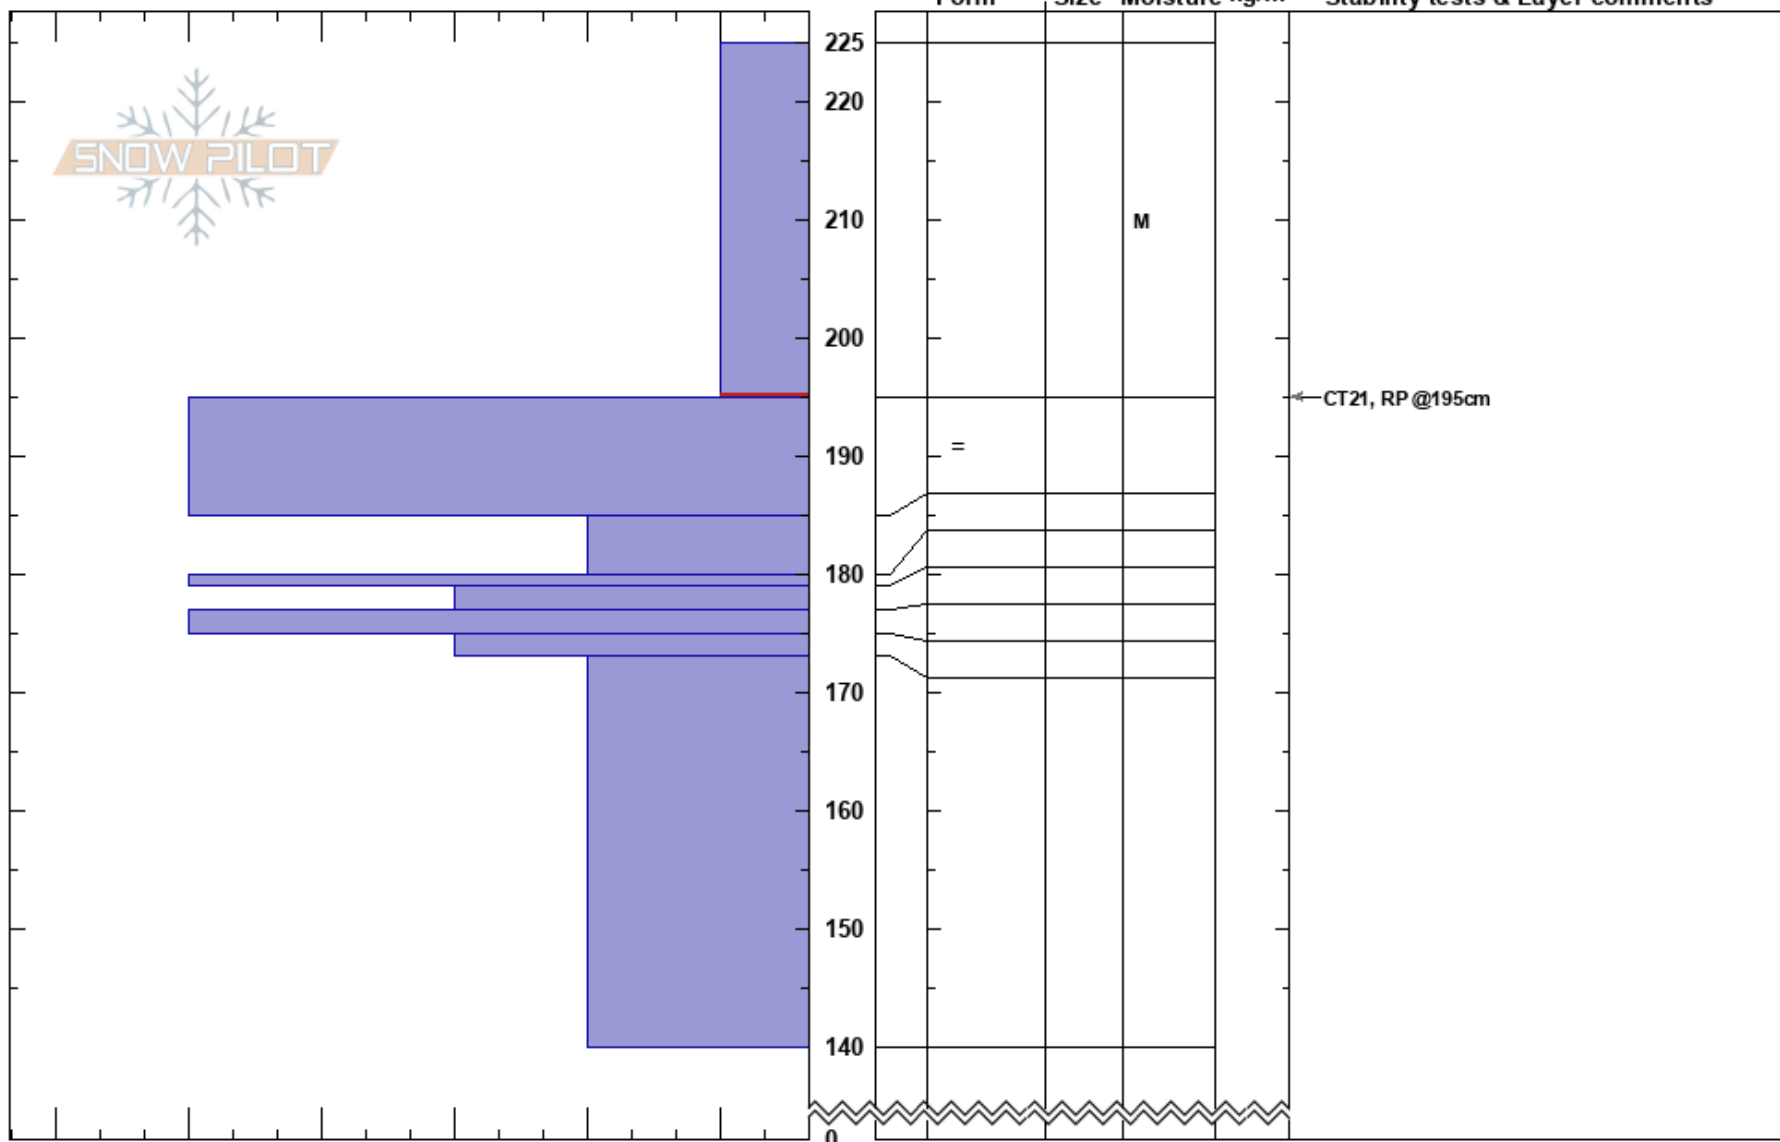

PF:35

225-195cm:Problematic layer

MT

Co-ord: 45.84447N, -110.93699E

Sky Cover: BKN

Elevation: 2334 m

Slope Angle:

Precipitation: NO

Aspect: E

Wind Loading: no

Wind: E Light Breeze

Specifics: Collapsing, localized; Recent avalanche activity on similar slopes; Recent avalanche activity on different slopes; Ski tracks on slope; We skied slope

Crystal Form, Size, Moisture  $\rho$ , Stability tests & Layer comments

Notes: