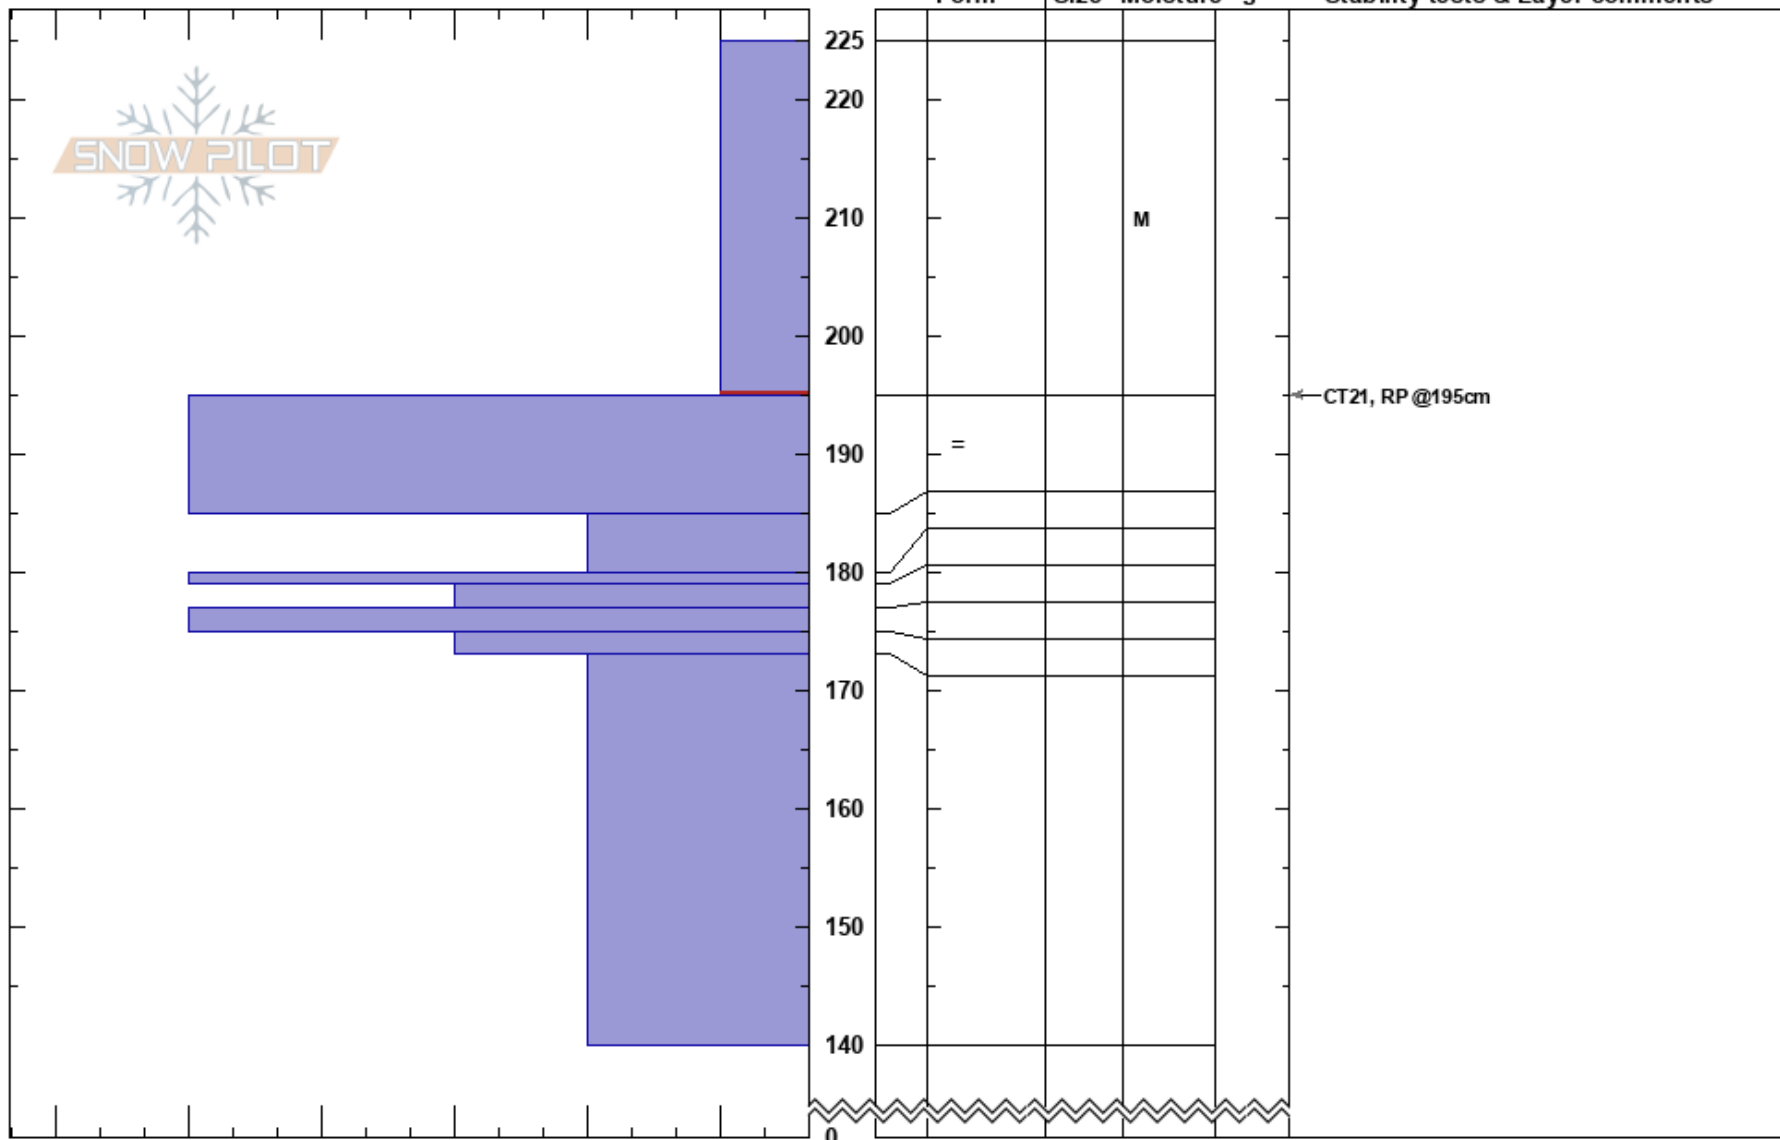

PF:35

225-195cm:Problematic layer

MT

Co-ord: 45.84447N, -110.93699E

Sky Cover: BKN

Elevation: 2334 m

Slope Angle:

Precipitation: NO

Aspect: E

Wind Loading: no

Wind: E Light Breeze

Specifics: Collapsing, localized; Recent avalanche activity on similar slopes; Recent avalanche activity on different slopes; Ski tracks on slope; We skied slope

Crystal Form, Size, Moisture ρ , Stability tests & Layer comments

Notes: