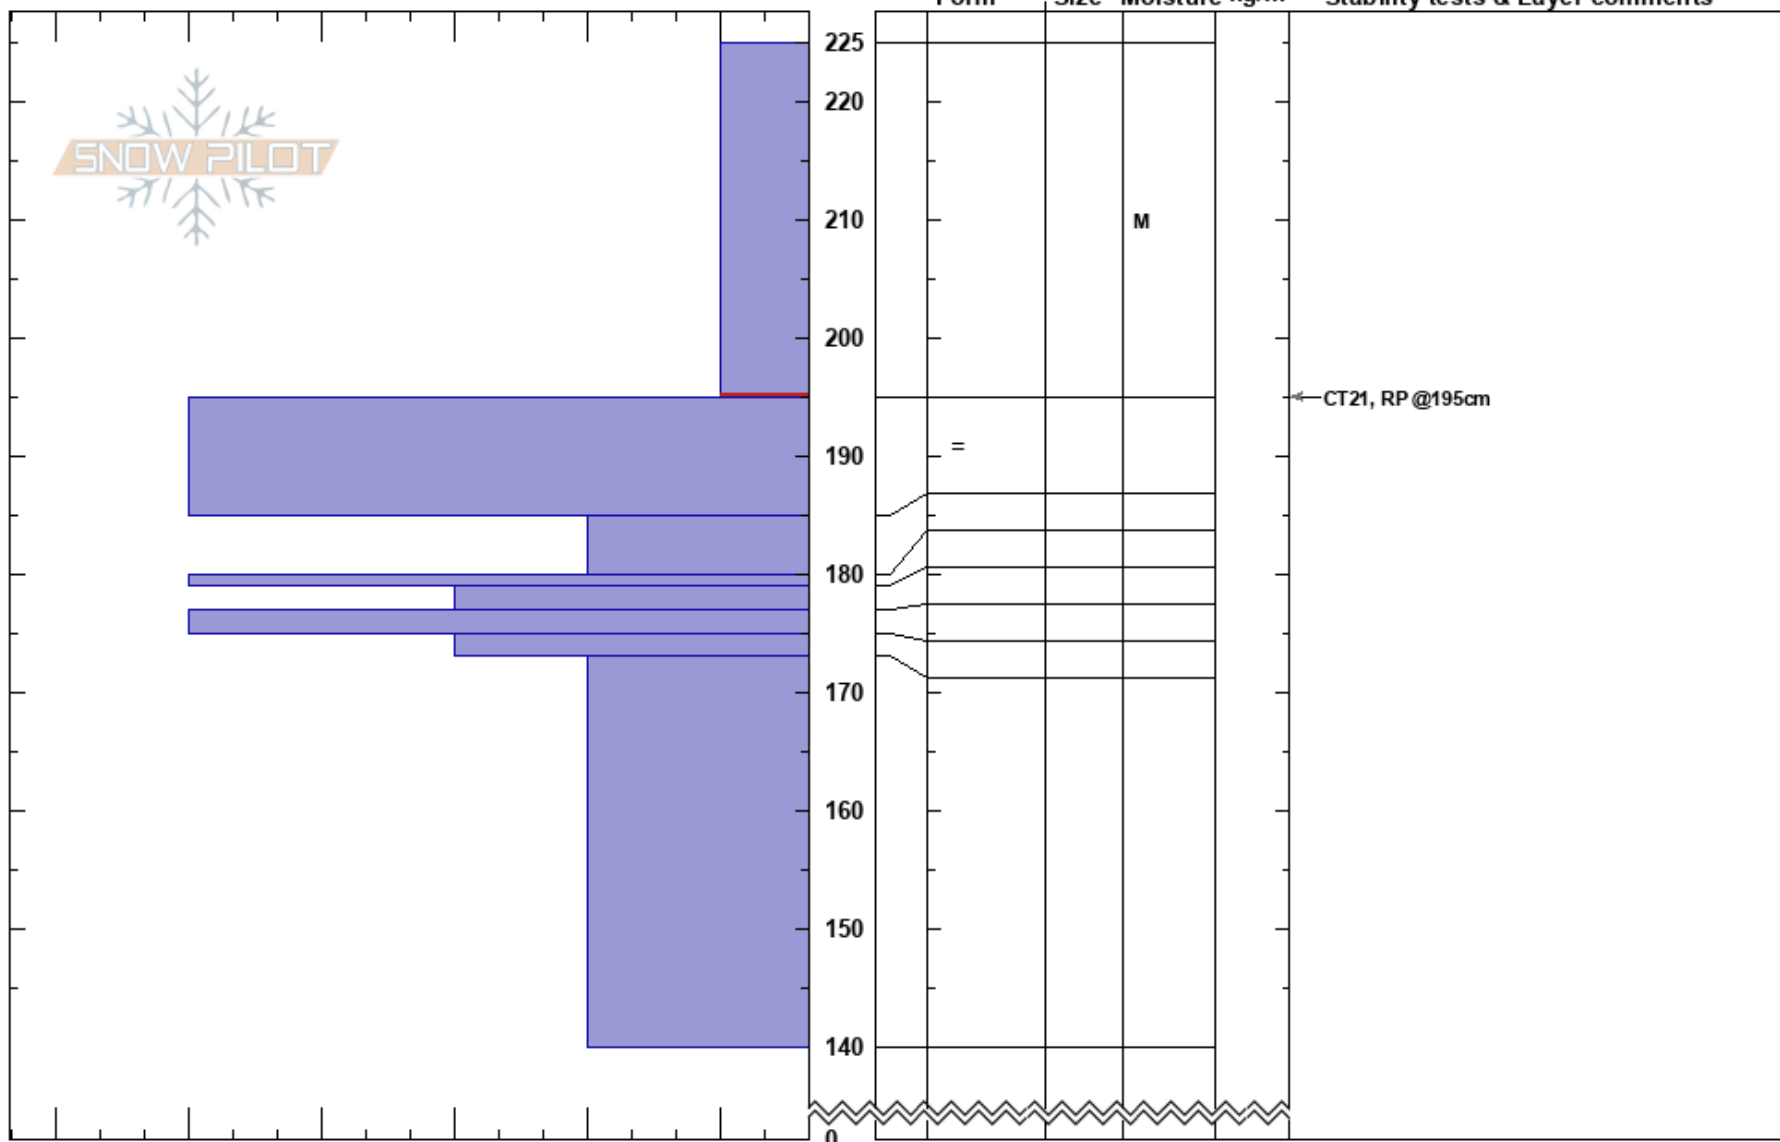

PF:35

225-195cm:Problematic layer

MT

Co-ord: 45.84447N, -110.93699E

Sky Cover: BKN

Elevation: 2334 m

Slope Angle:

Precipitation: NO

Aspect: E

Wind Loading: no

Wind: E Light Breeze

Specifics: Collapsing, localized; Recent avalanche activity on similar slopes; Recent avalanche activity on different slopes; Ski tracks on slope; We skied slope

Crystal Form, Size, Moisture ρ , Stability tests & Layer comments

Notes: