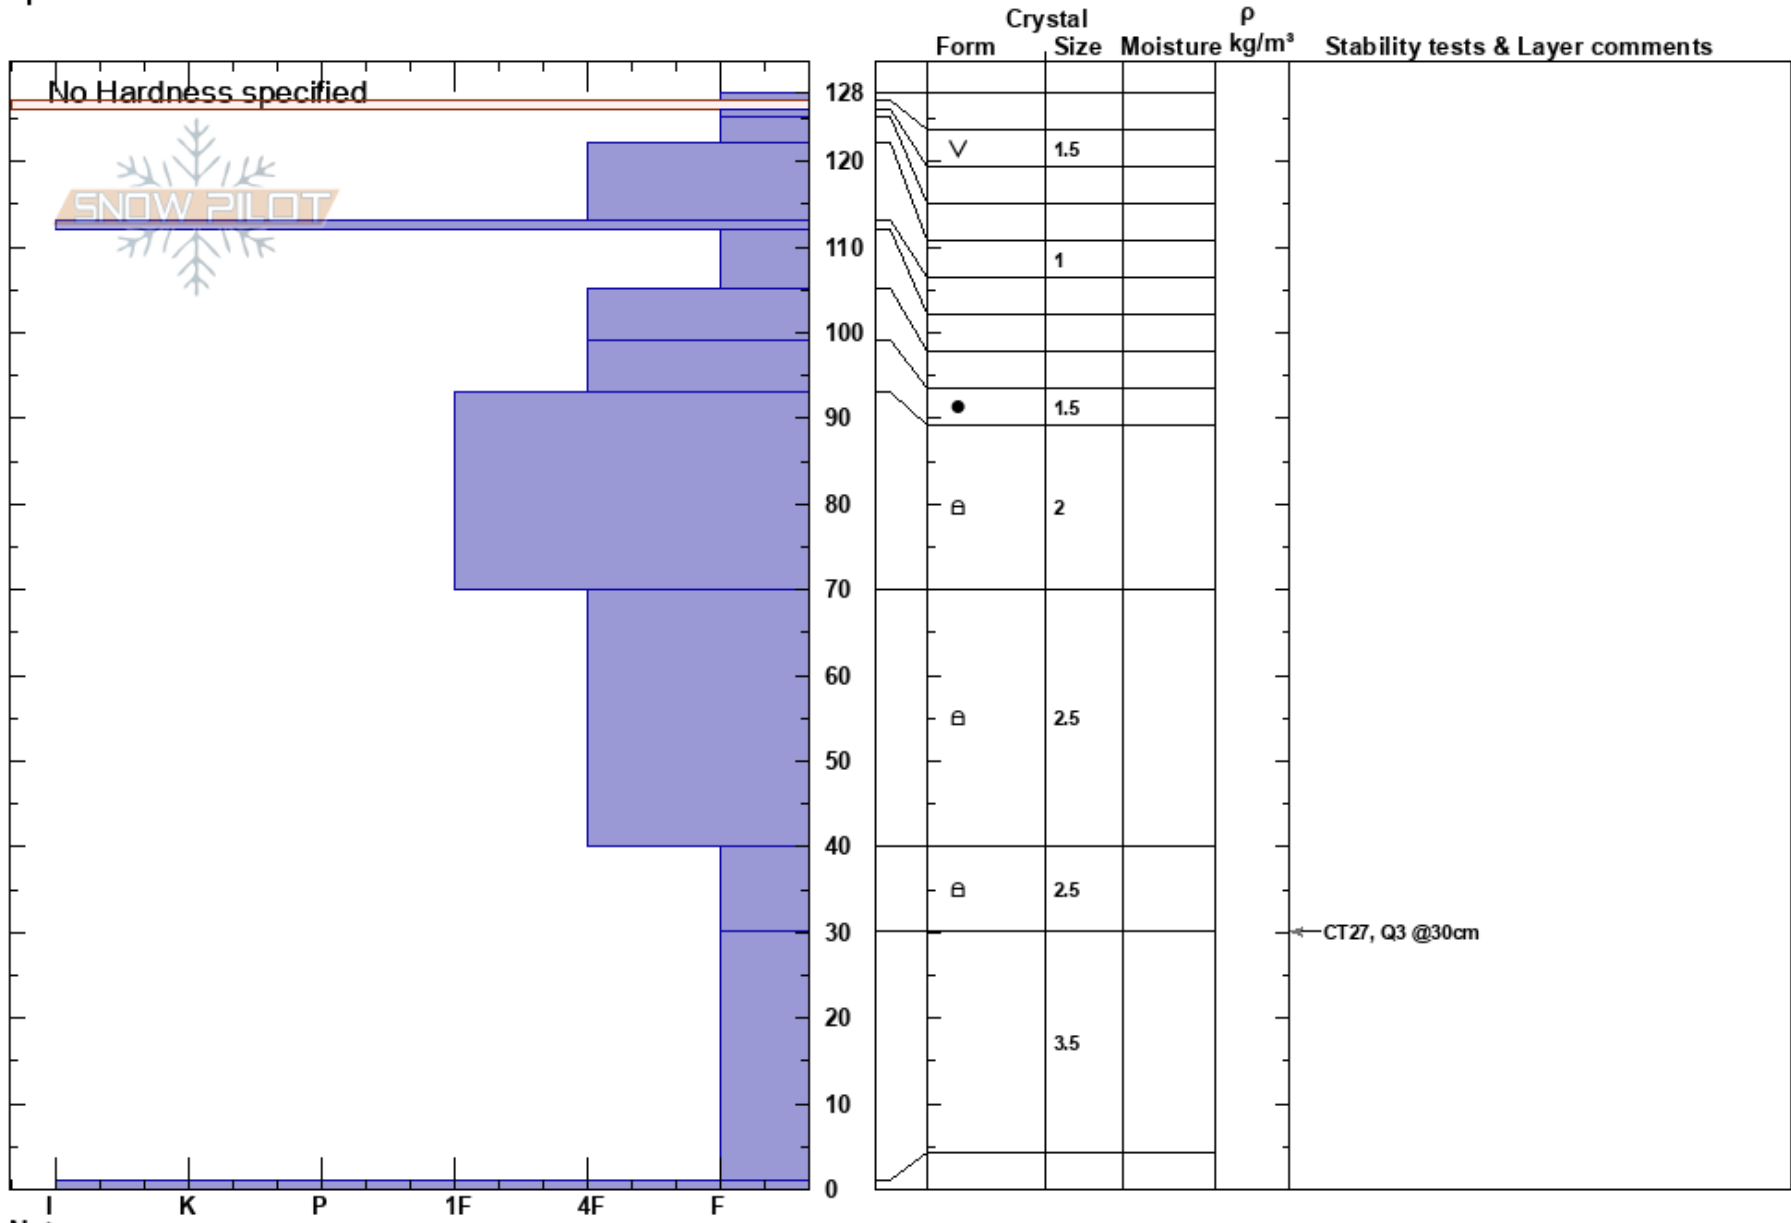

Avalanche II Class  
 Front Range  
 CO  
 Elevation: 11333 ft  
 Aspect: N  
 Specifics:

Aaron Wishart  
 03/25/2018 - 10:30am  
 Co-ord: 39.82421N, -105.78314W  
 Slope Angle: 2°  
 Wind Loading: no

Stability:  
 Air Temperature: 0°C  
 Sky Cover: FEW  
 Precipitation: NO  
 Wind: SW Calm

HS:128  
 PF:10  
 127-126cm:Problematic layer

Notes: