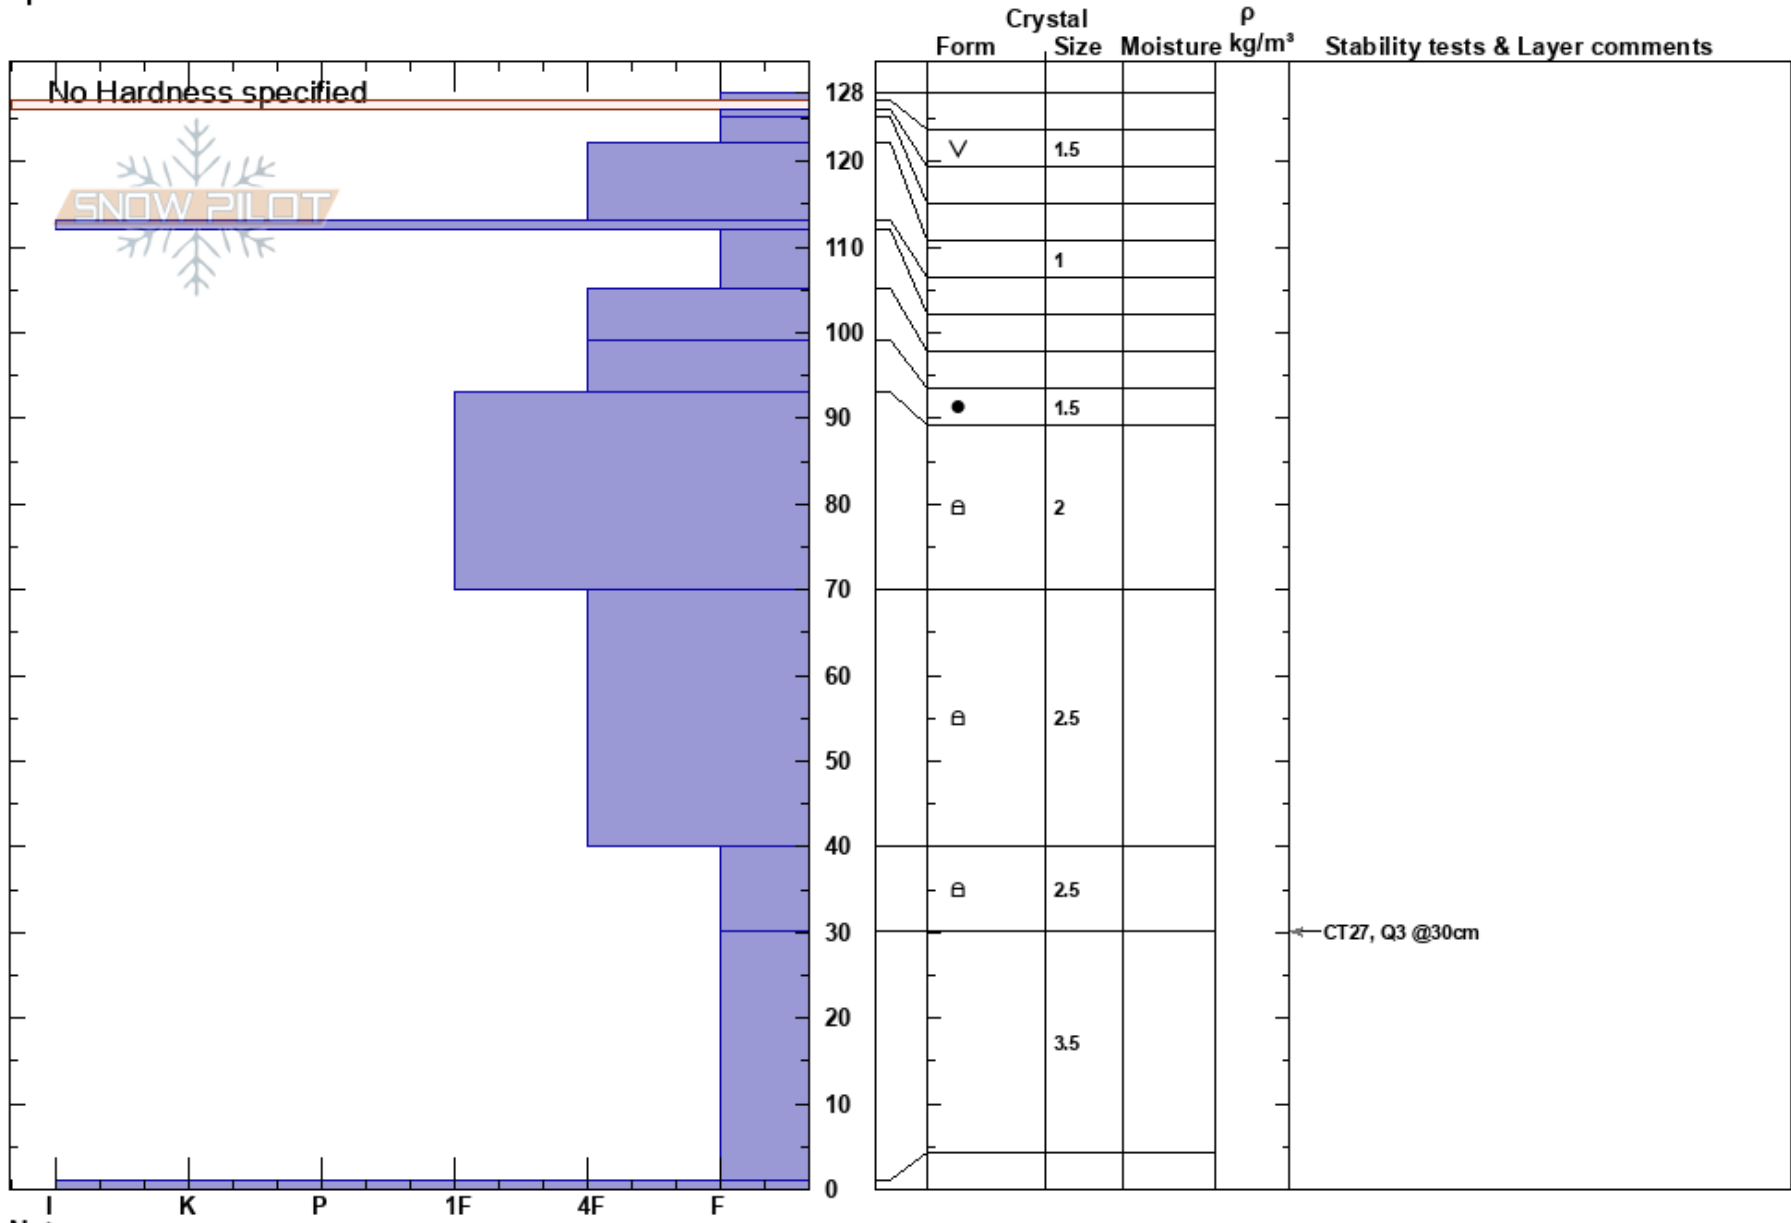

Avalanche II Class
 Front Range
 CO
 Elevation: 11333 ft
 Aspect: N
 Specifics:

Aaron Wishart
 03/25/2018 - 10:30am
 Co-ord: 39.82421N, -105.78314W
 Slope Angle: 2°
 Wind Loading: no

Stability:
 Air Temperature: 0°C
 Sky Cover: FEW
 Precipitation: NO
 Wind: SW Calm

HS:128
 PF:10
 127-126cm:Problematic layer

Notes:

I K P 1F 4F F