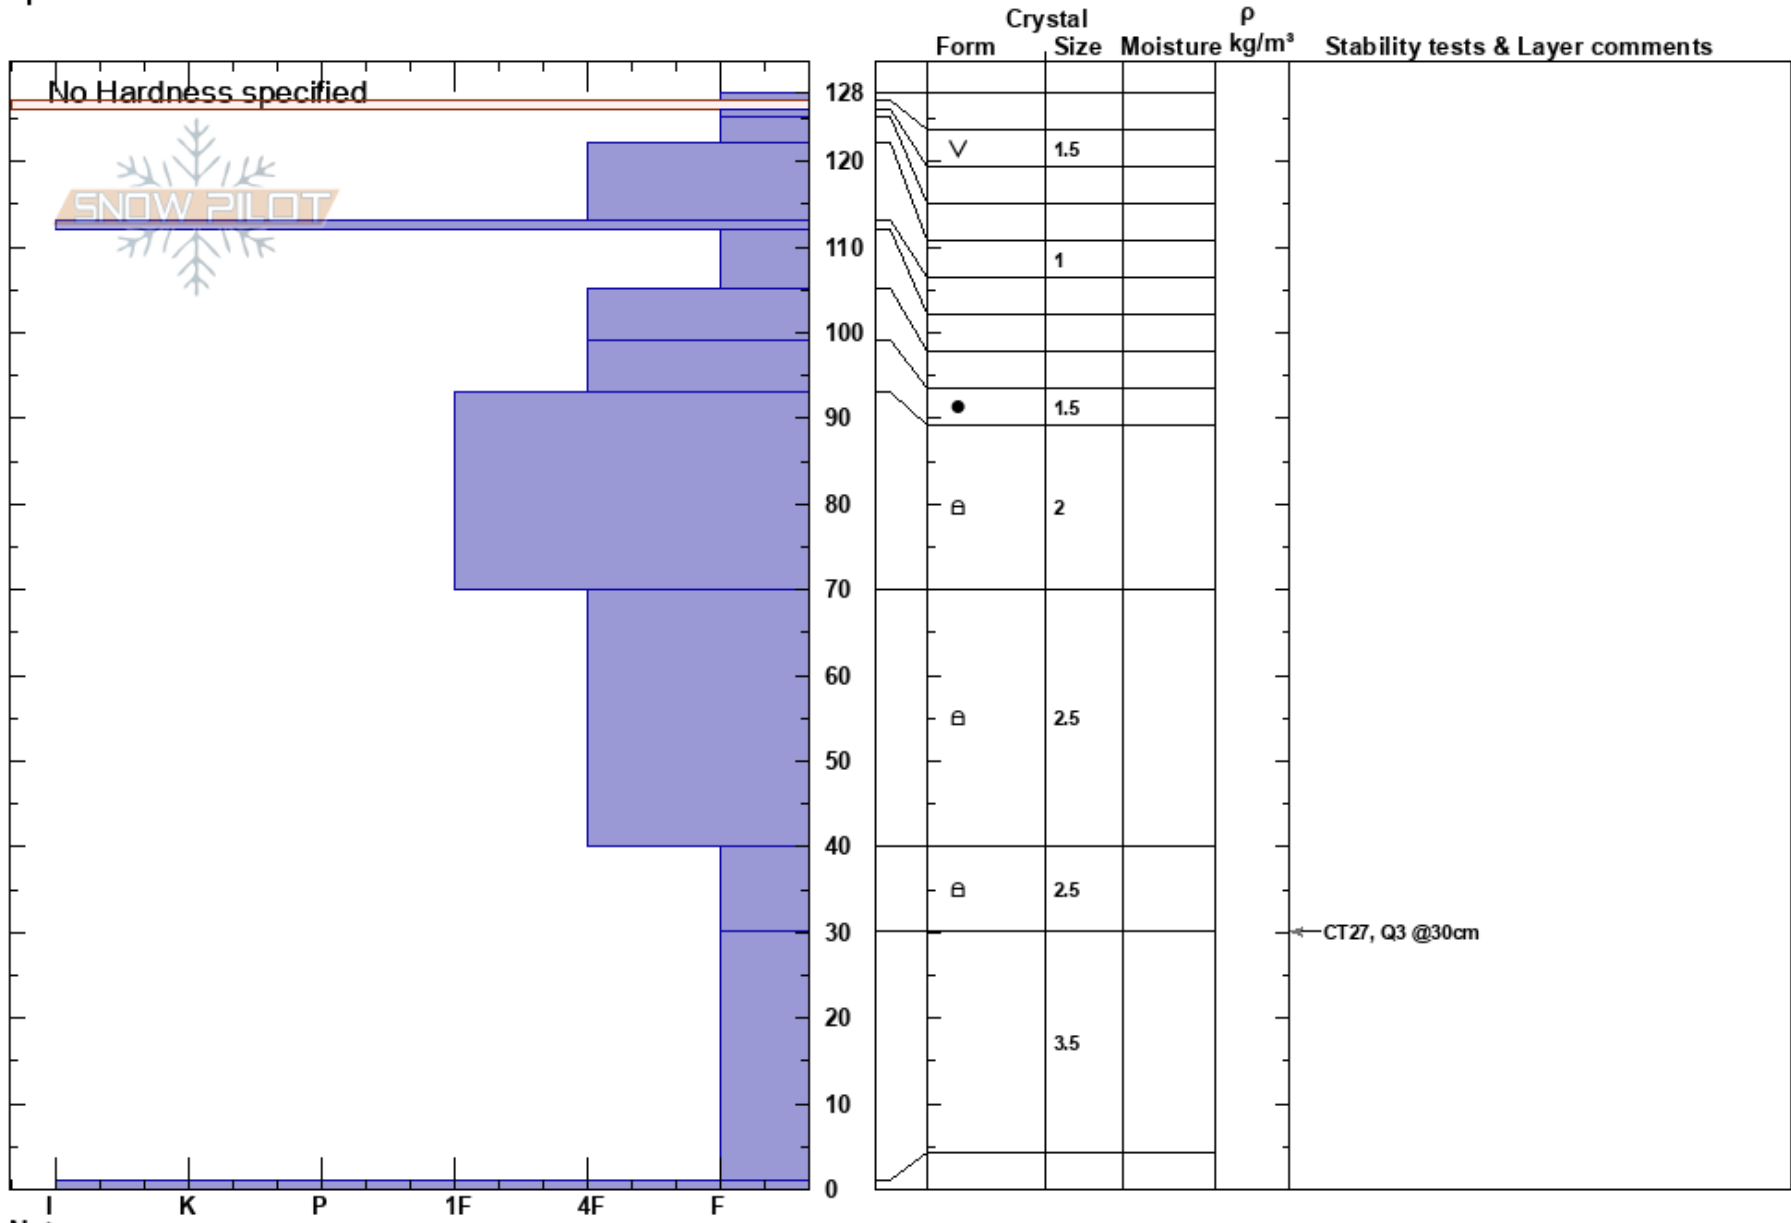

Avalanche II Class
 Front Range
 CO
 Elevation: 11333 ft
 Aspect: N
 Specifics:

Aaron Wishart
 03/25/2018 - 10:30am
 Co-ord: 39.82421N, -105.78314W
 Slope Angle: 2°
 Wind Loading: no

Stability:
 Air Temperature: 0°C
 Sky Cover: FEW
 Precipitation: NO
 Wind: SW Calm

HS:128
 PF:10
 127-126cm:Problematic layer

Notes: