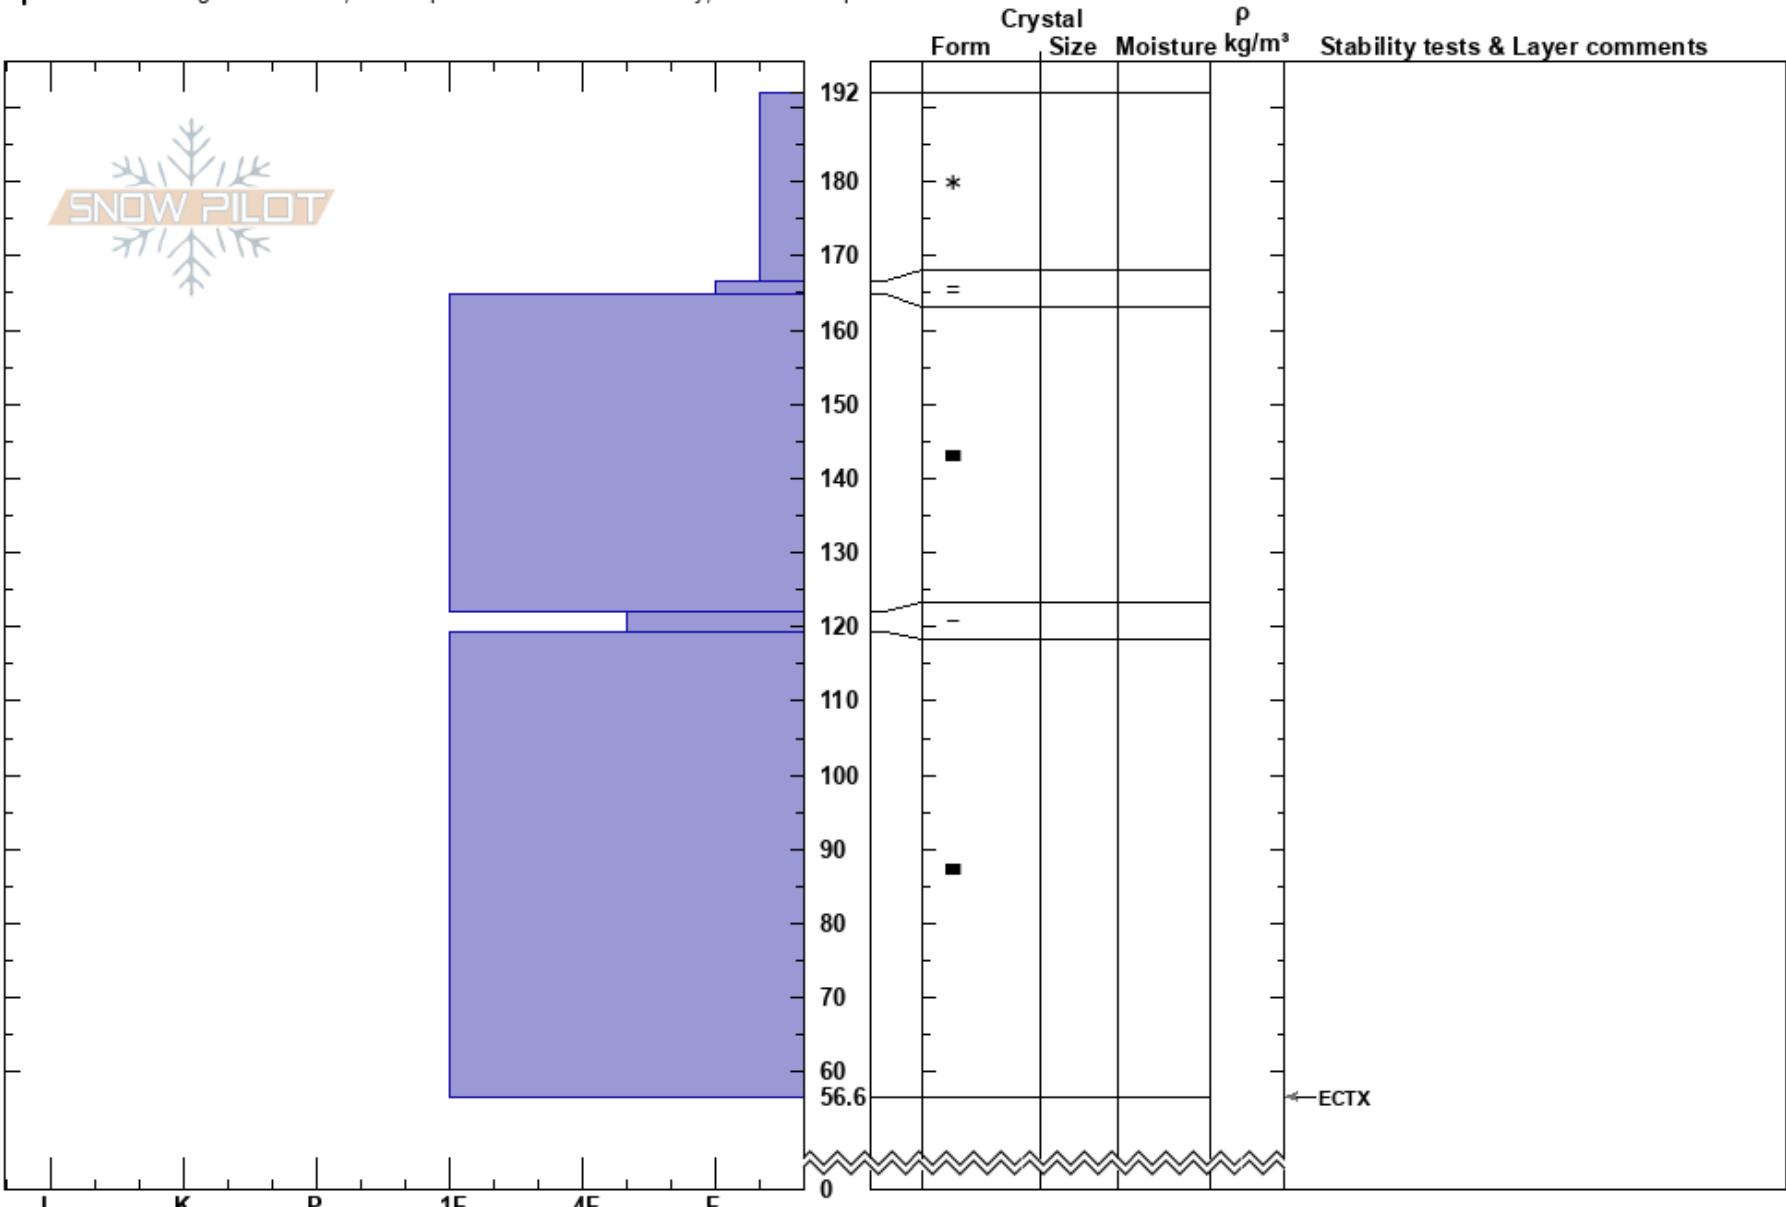

166.4-164.8cm:Problematic layer

Romania

Co-ord: 45.56977N, 25.56361E

Sky Cover: X

Elevation: 1684 m

Slope Angle: 26°

Precipitation: NO

Aspect: SE

Wind Loading: previous

Wind: Calm

Specifics: Pit dug in a Ski Area; Pit is representative of backcountry; We skied slope

Notes: