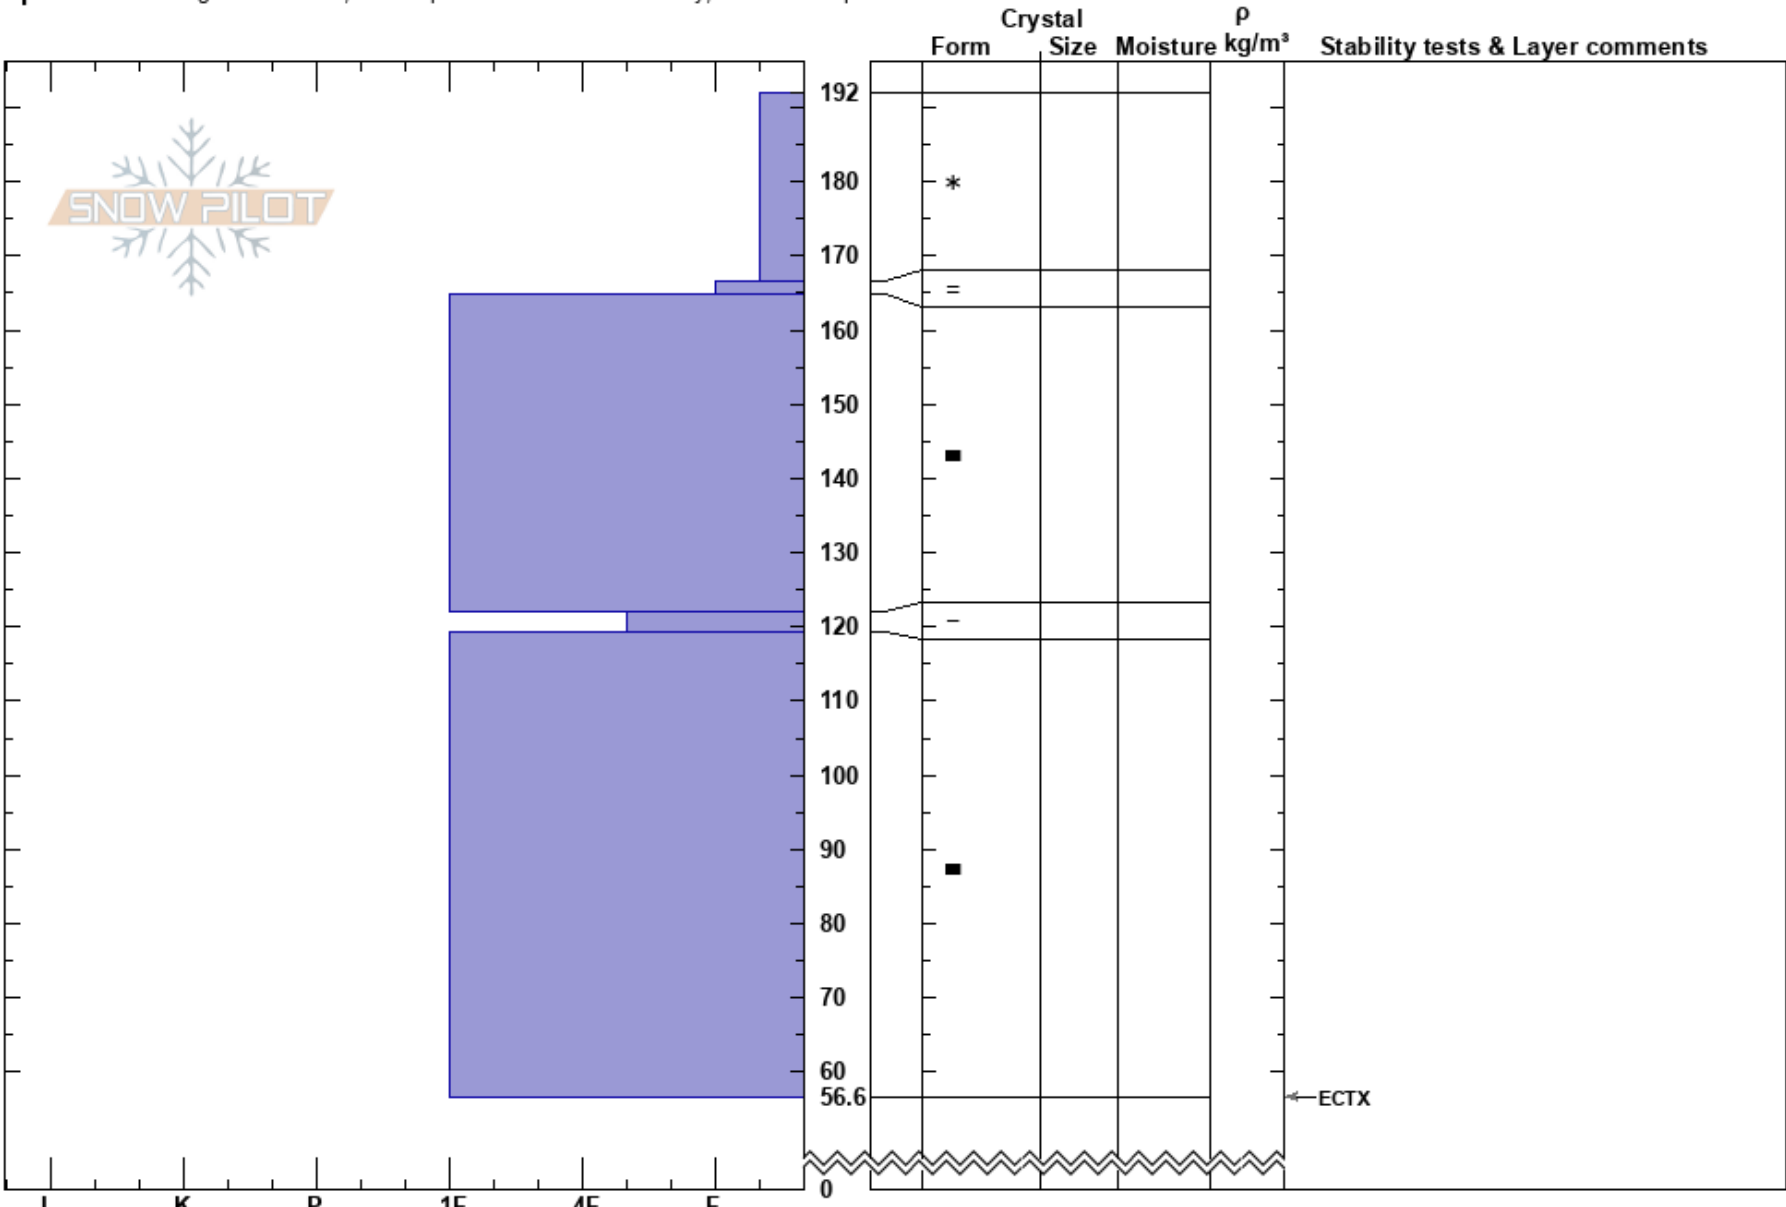

166.4-164.8cm: Problematic layer

Romania

Co-ord: 45.56977N, 25.56361E

Sky Cover: X

Elevation: 1684 m

Slope Angle: 26°

Precipitation: NO

Aspect: SE

Wind Loading: previous

Wind: Calm

Specifics: Pit dug in a Ski Area; Pit is representative of backcountry; We skied slope

Notes: