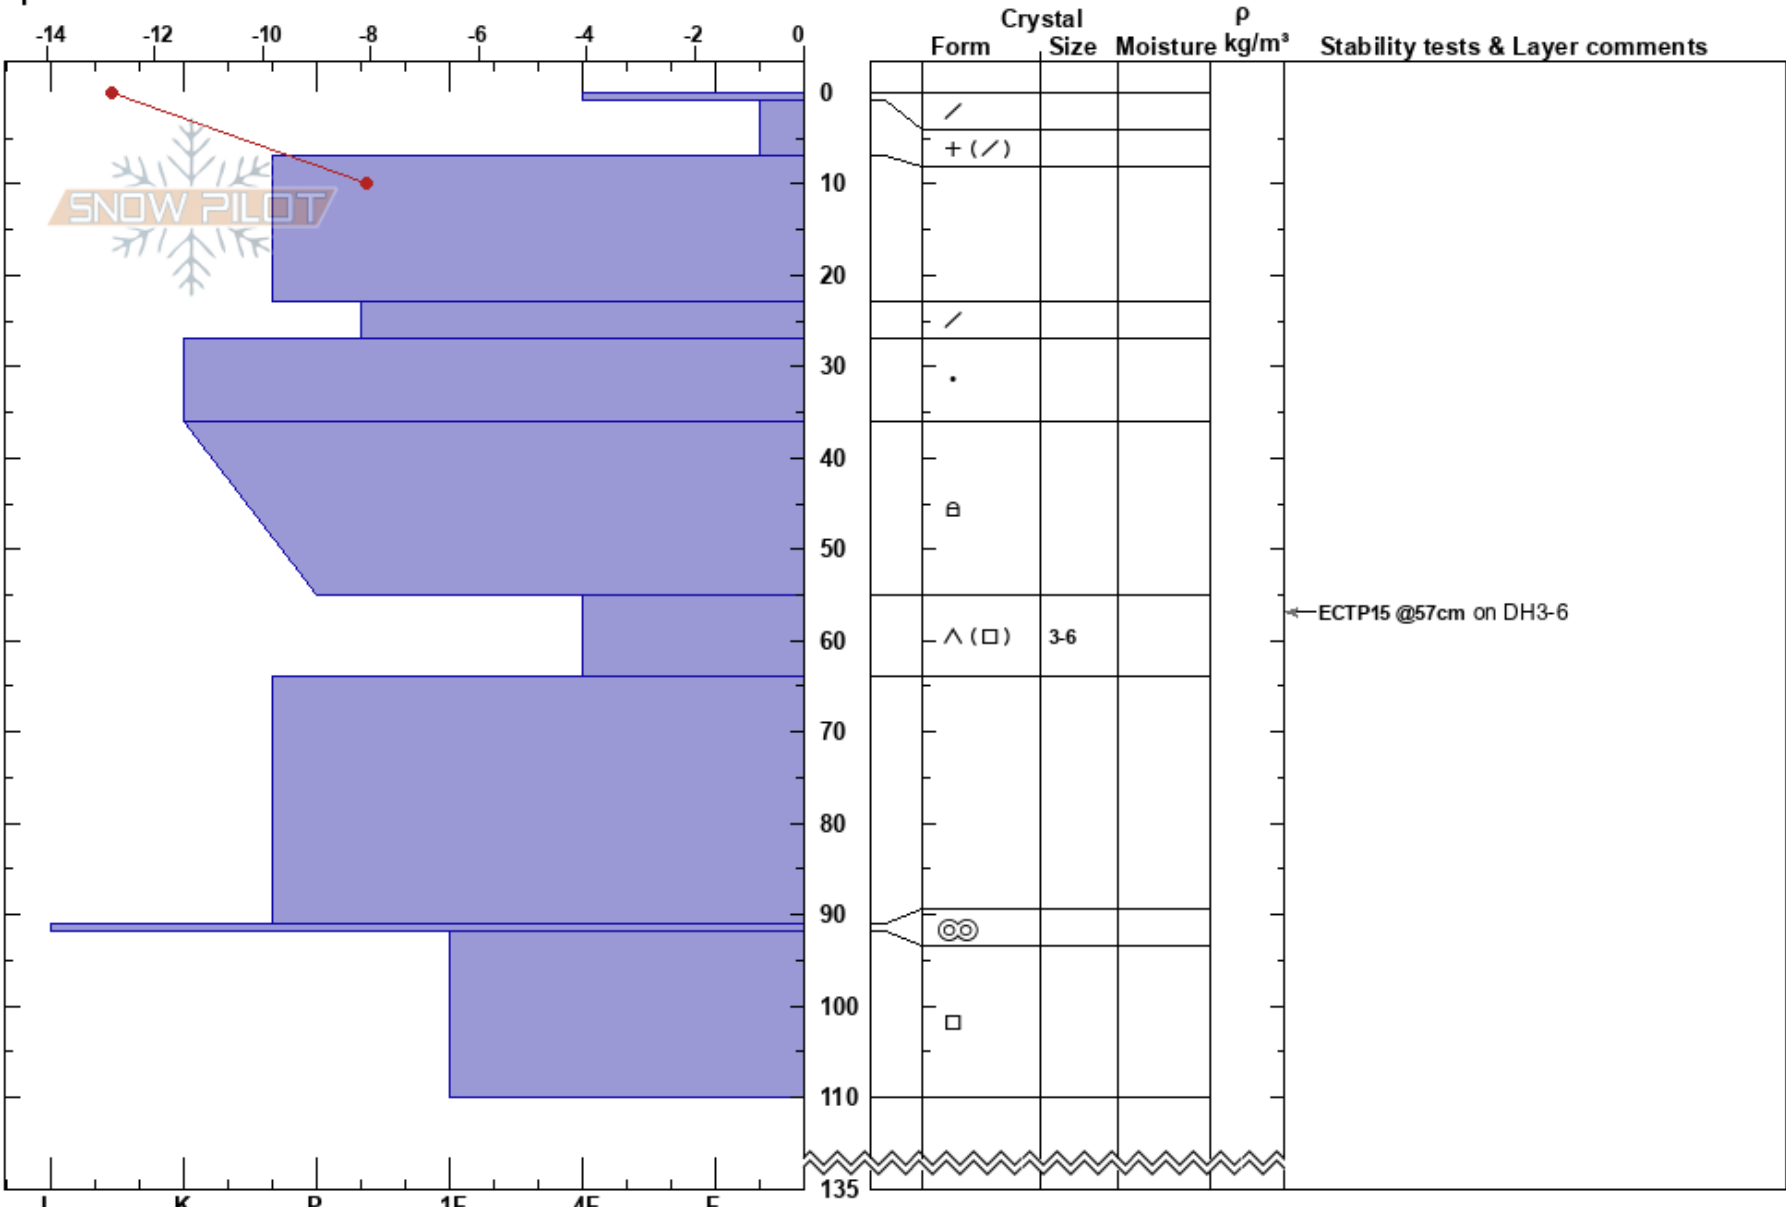

Skarta  
 Kebnekaise  
 Sweden  
 Elevation: 1110 m  
 Aspect: SE  
 Specifics:

Jenny Råghall  
 25/03/2018 - 11:59  
 Co-ord:  
 Slope Angle: 28°  
 Wind Loading: yes

Stability:  
 Air Temperature: -11.5°C PF:5  
 Sky Cover: CLR  
 Precipitation: NO  
 Wind: SW Light Breeze

Layer Notes:

Notes: ALP. Ovan SZ. Läslutning. Stenig mark. Drevade lite under tiden.