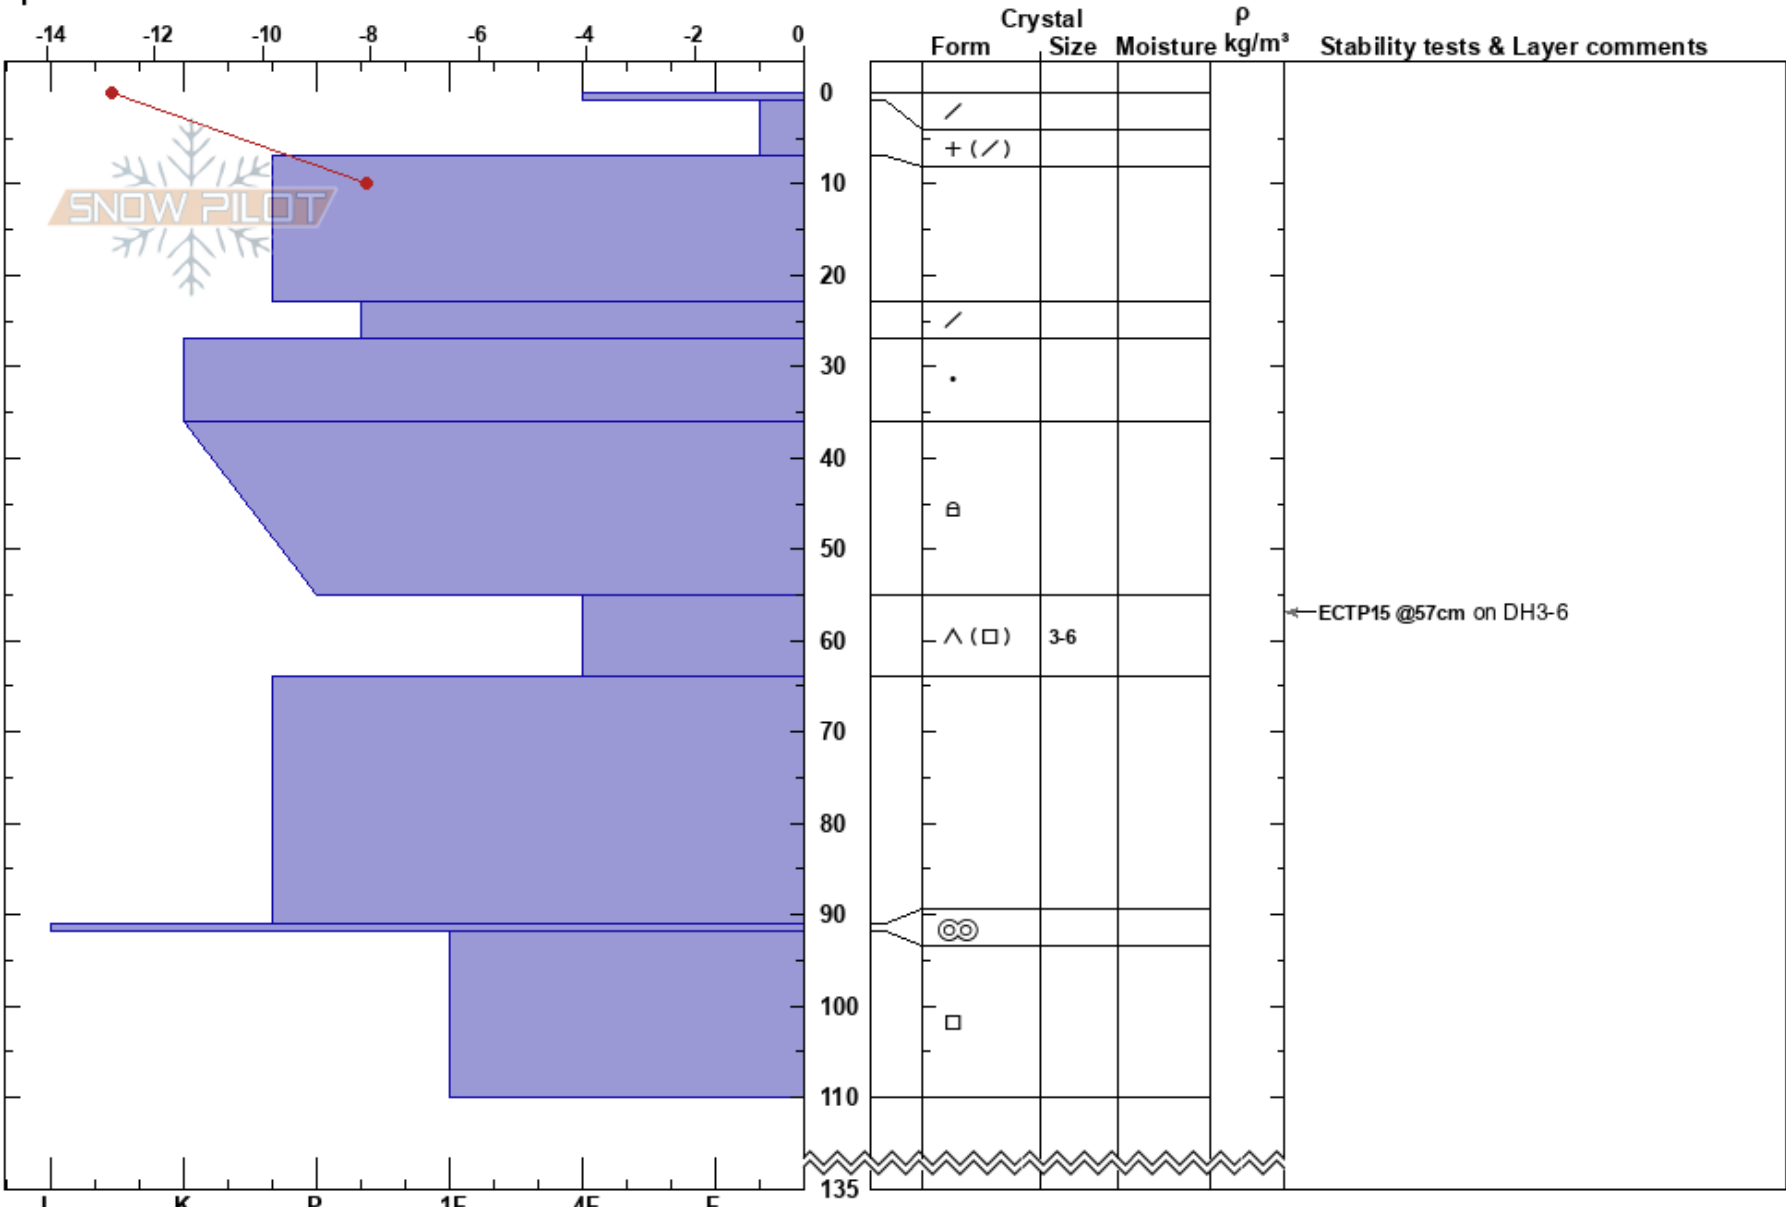

Skarta
 Kebnekaise
 Sweden
 Elevation: 1110 m
 Aspect: SE
 Specifics:

Jenny Råghall
 25/03/2018 - 11:59
 Co-ord:
 Slope Angle: 28°
 Wind Loading: yes

Stability:
 Air Temperature: -11.5°C PF:5
 Sky Cover: CLR
 Precipitation: NO
 Wind: SW Light Breeze

Layer Notes:

Notes: ALP. Ovan SZ. Läslutning. Stenig mark. Drevade lite under tiden.