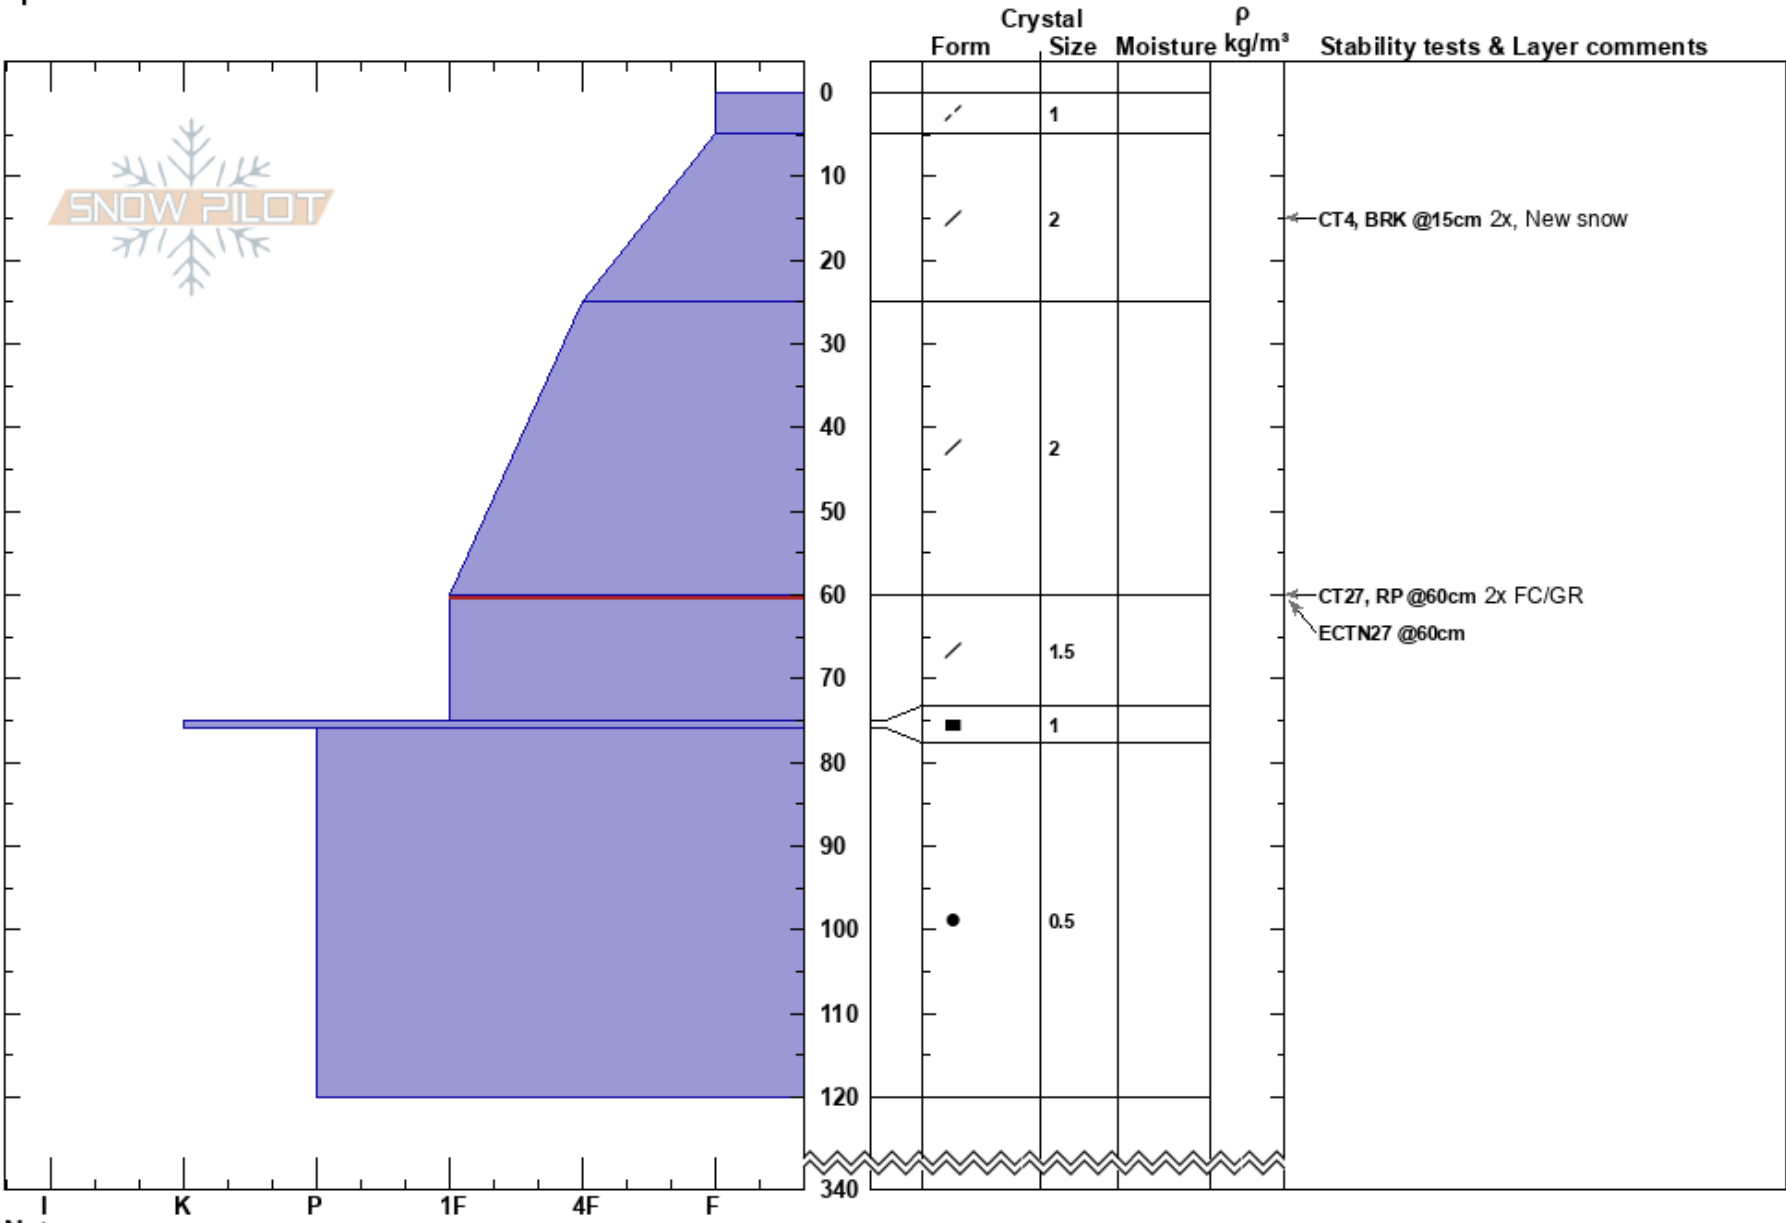

8302, Lick Creek  
 Payette National Forest  
 ID  
 Elevation: 7800 ft  
 Aspect: NE  
 Specifics:

Andy Keck  
 03/24/2018 - 1:00pm  
 Co-ord:  
 Slope Angle: 28°  
 Wind Loading: yes

Stability:  
 Air Temperature: -3°C  
 Sky Cover: BKN  
 Precipitation: NO  
 Wind: SW Moderate

HS:340  
 PS: 15 60-75cm:Problematic layer

Layer Notes:

Notes: