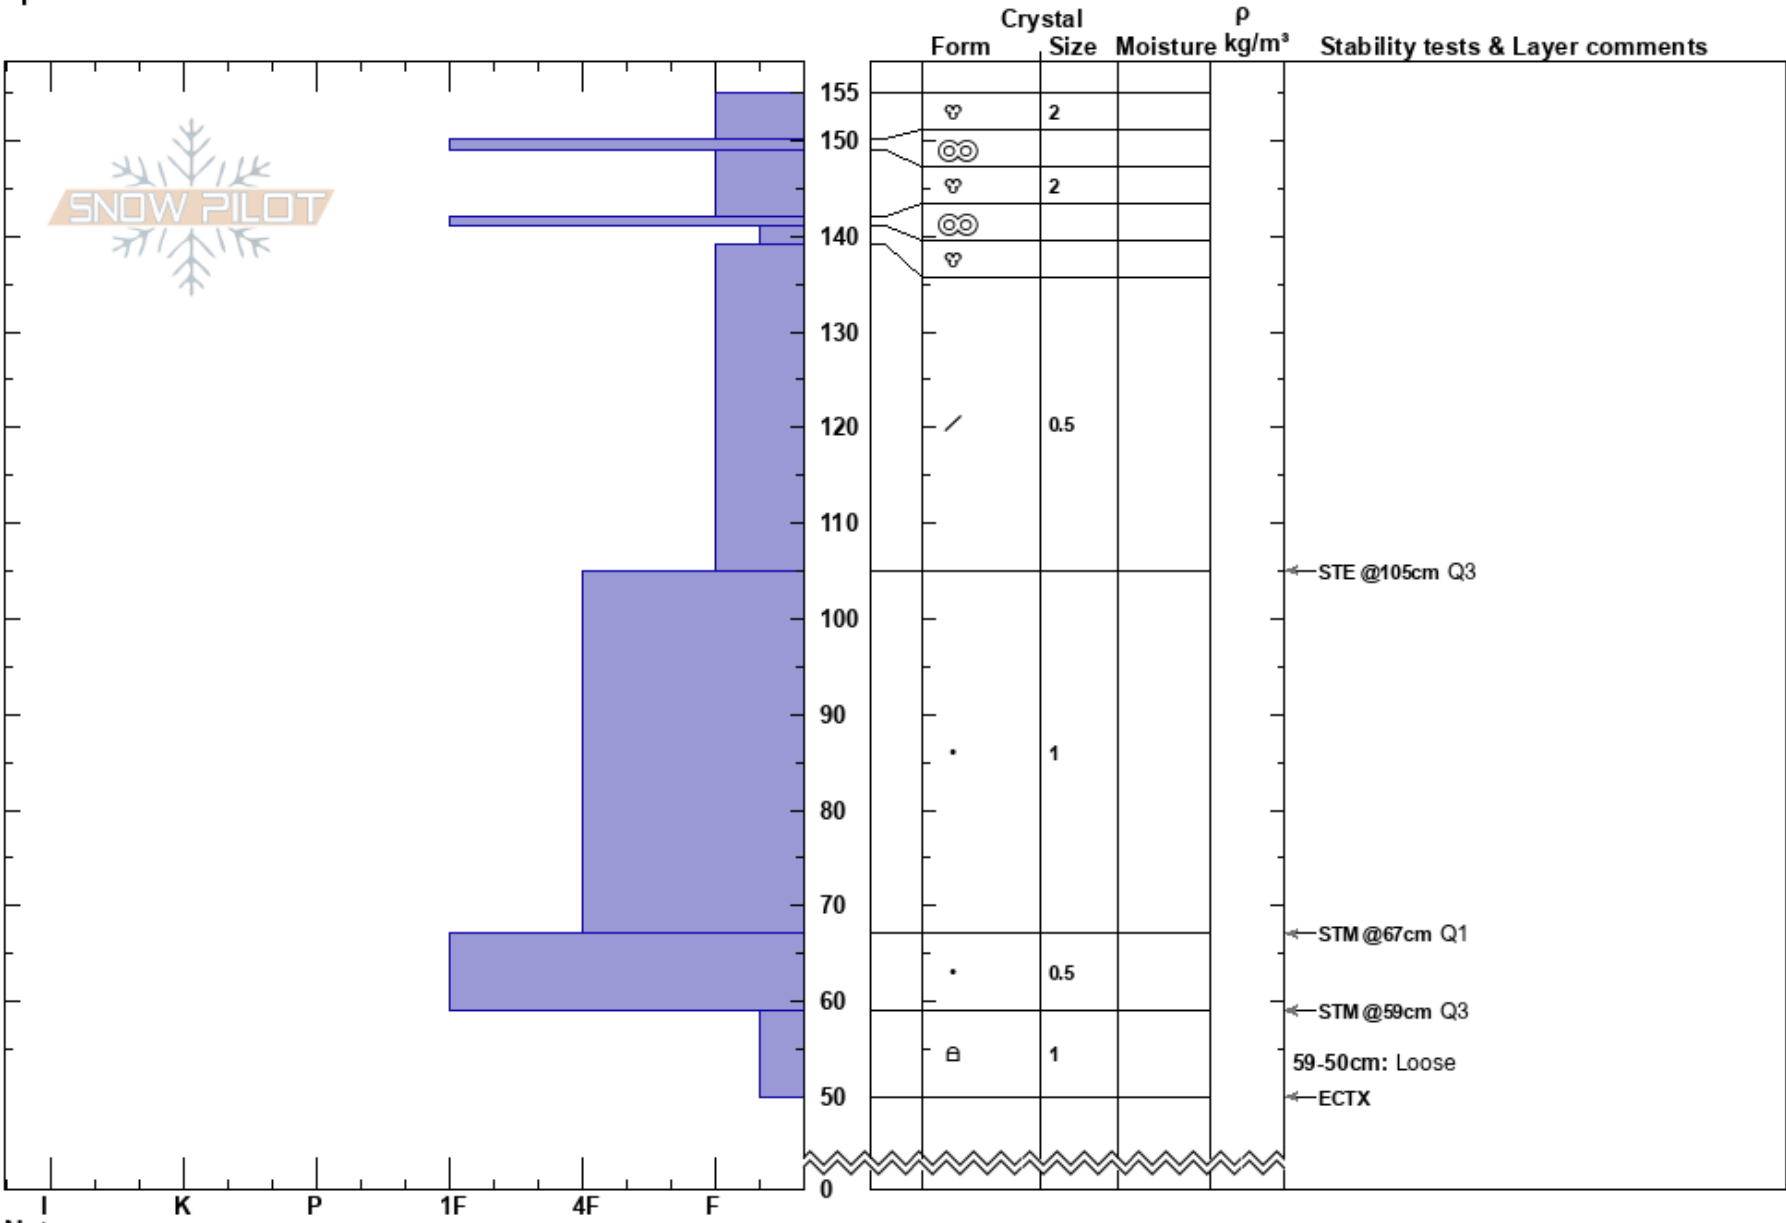

Gun Mount Rd
 Sierra Nevada
 CA
 Elevation: 7830 ft
 Aspect: N
 Specifics:

Jeff Brees
 03/12/2018 - 4:00pm
 Co-ord: 38.70000N, -120.09000W
 Slope Angle: 33°
 Wind Loading:

Stability:
 Air Temperature:
 Sky Cover: SCT
 Precipitation: NO
 Wind: Calm

HS:155
 PF:30
 141-139cm: Problematic layer
 59-50cm: Loose

Notes: Pit dug adjacent to Gunmount Rd.