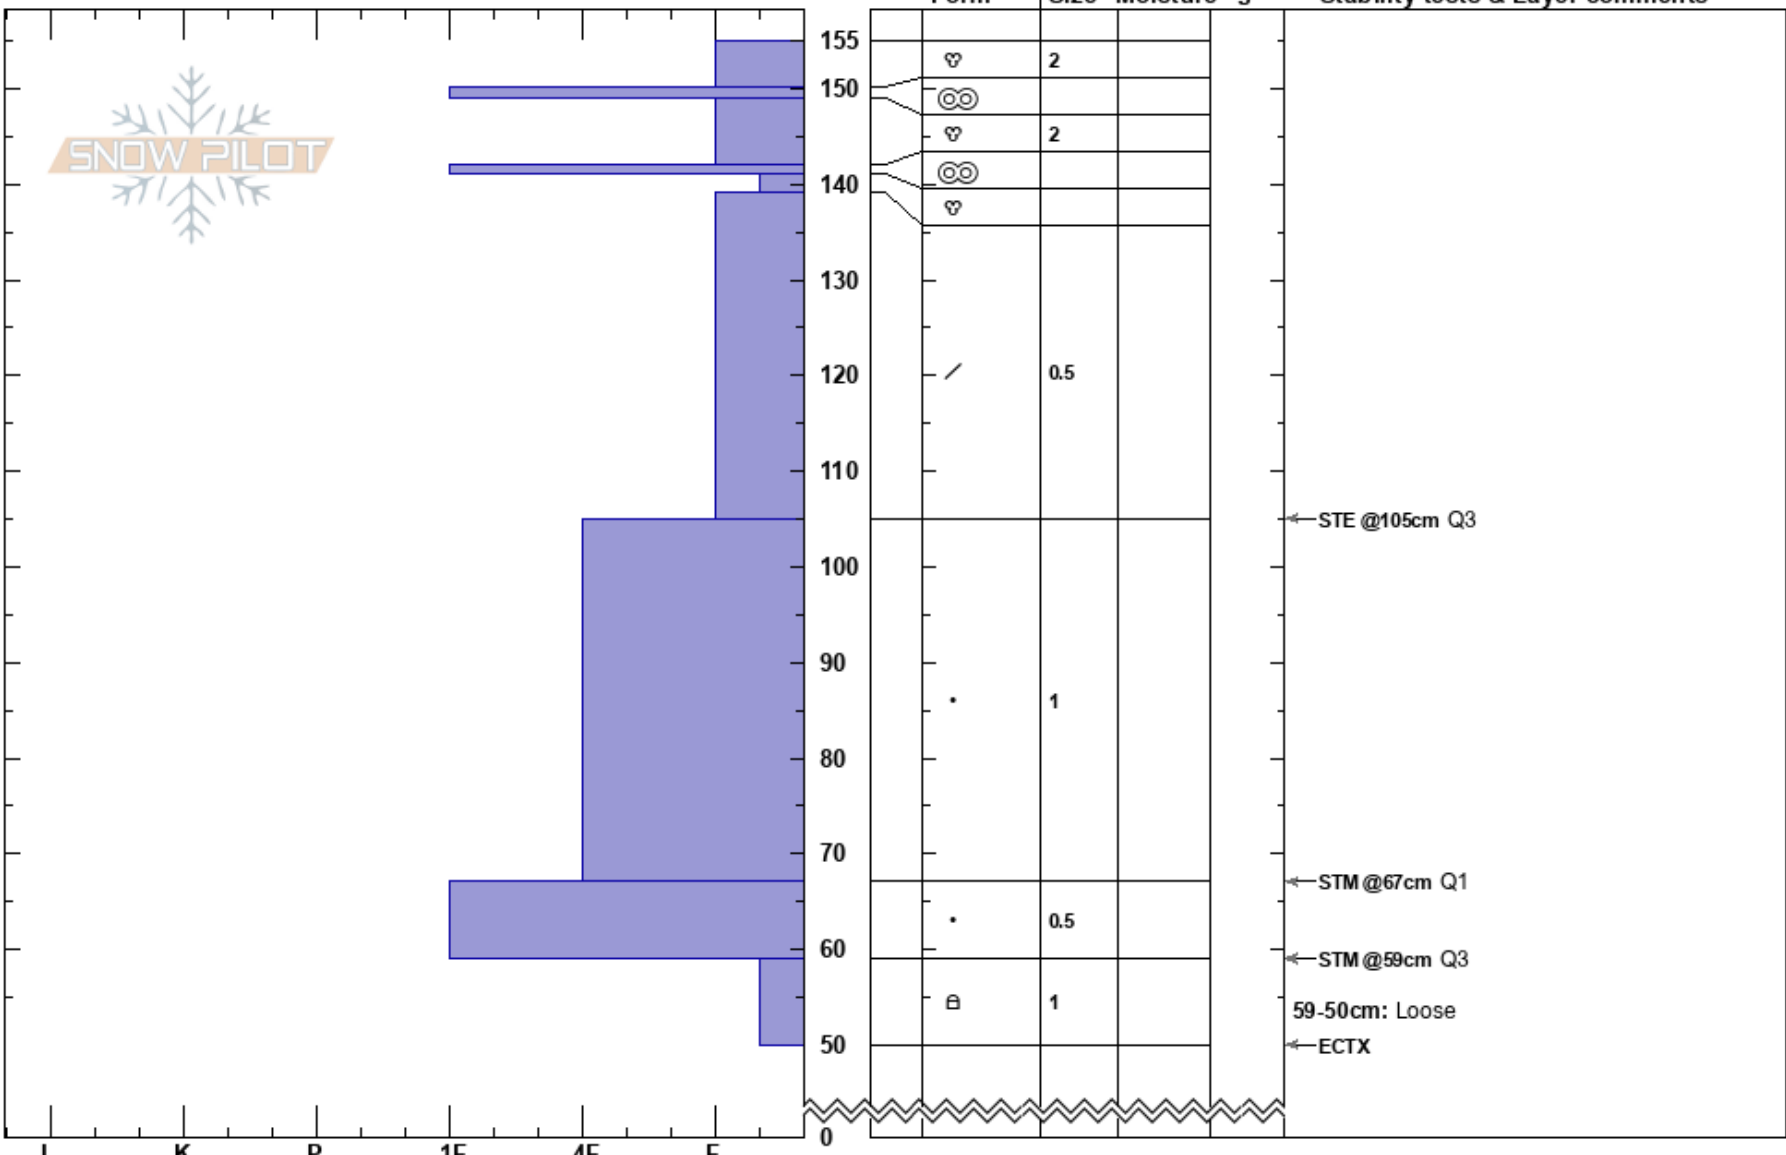

Gun Mount Rd
 Sierra Nevada
 CA
 Elevation: 7830 ft
 Aspect: N
 Specifics:

Jeff Brees
 03/12/2018 - 4:00pm
 Co-ord: 38.70000N, -120.09000W
 Slope Angle: 33°
 Wind Loading:

Stability:
 Air Temperature:
 Sky Cover: SCT
 Precipitation: NO
 Wind: Calm

HS:155
 PF:30
 Layer Notes:
 141-139cm: Problematic layer
 59-50cm: Loose

Notes: Pit dug adjacent to Gunmount Rd.