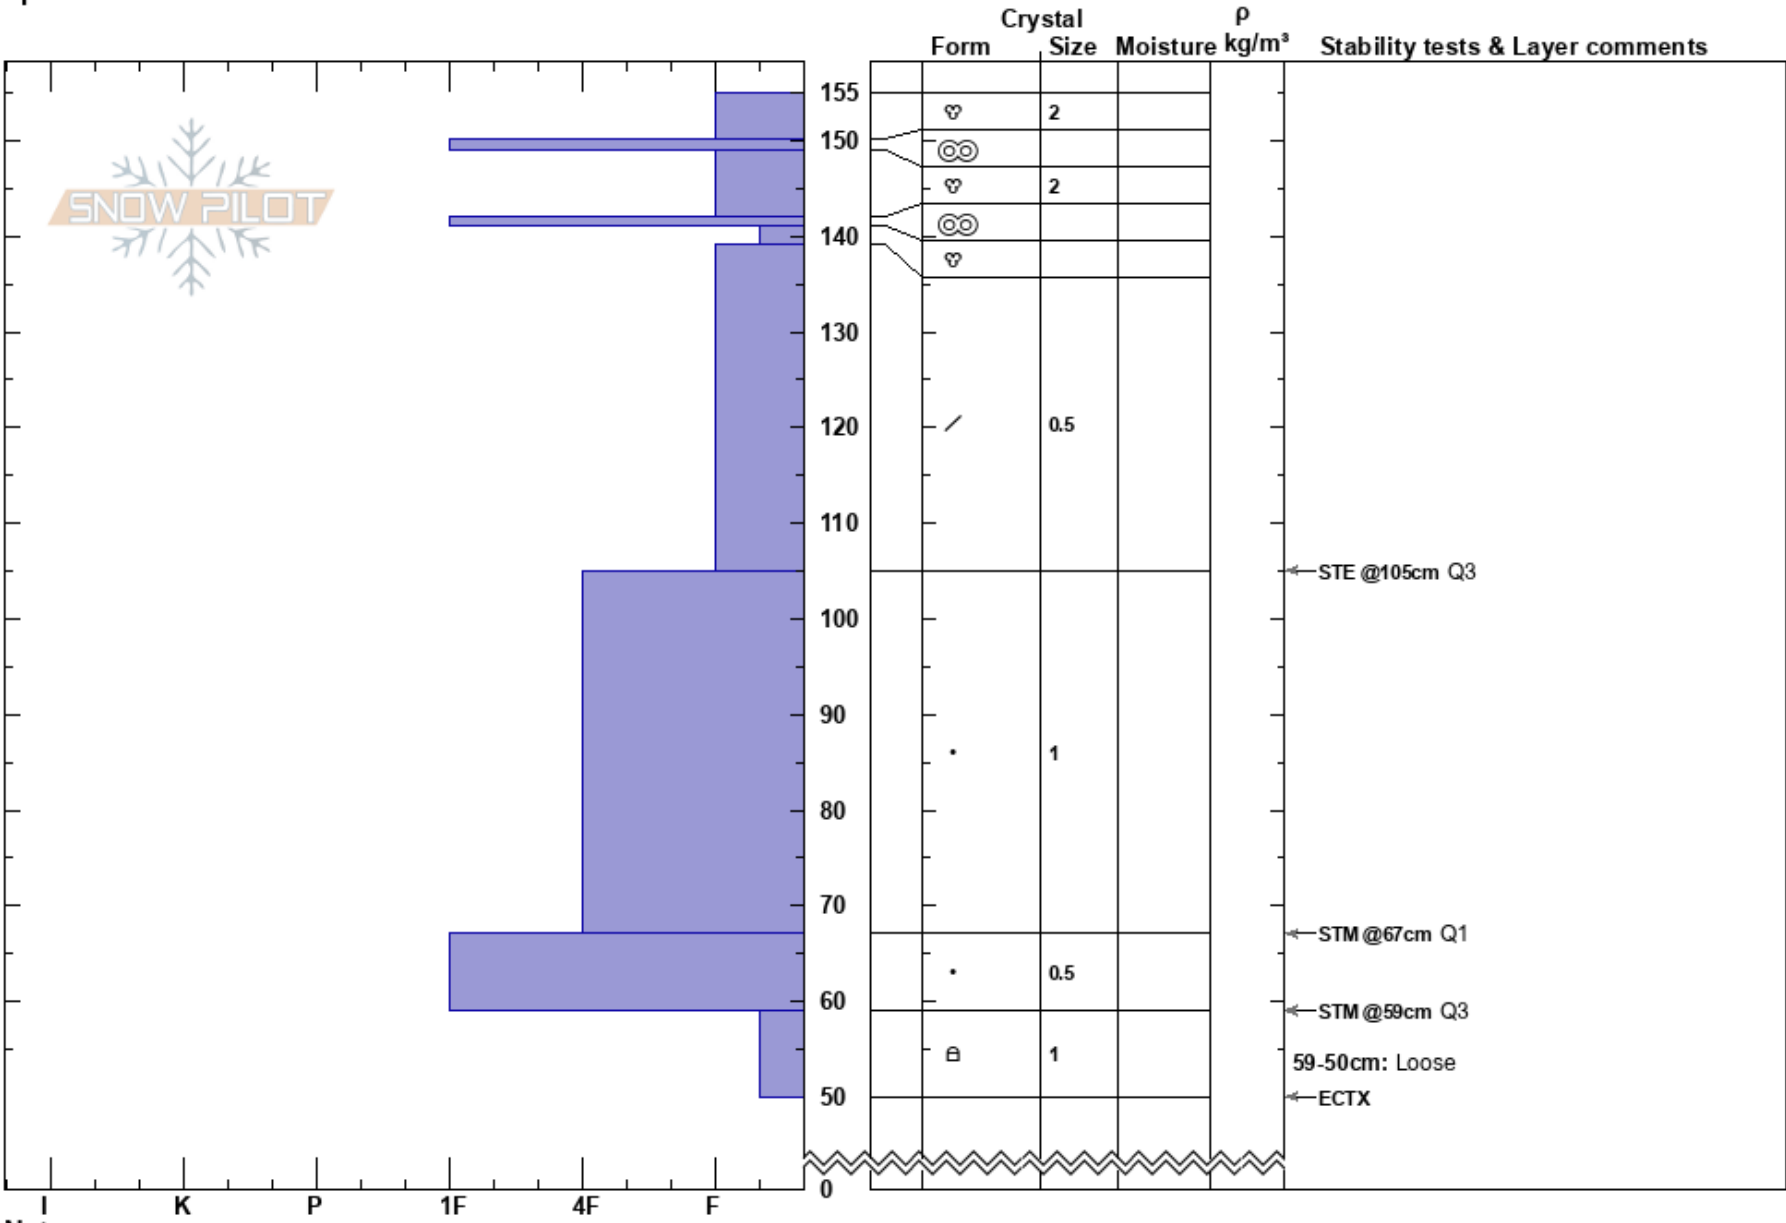

Gun Mount Rd
 Sierra Nevada
 CA
 Elevation: 7830 ft
 Aspect: N
 Specifics:

Jeff Brees
 03/12/2018 - 4:00pm
 Co-ord: 38.70000N, -120.09000W
 Slope Angle: 33°
 Wind Loading:

Stability:
 Air Temperature:
 Sky Cover: SCT
 Precipitation: NO
 Wind: Calm

HS:155
 PF:30
 Layer Notes:
 141-139cm: Problematic layer
 59-50cm: Loose

Notes: Pit dug adjacent to Gunmount Rd.