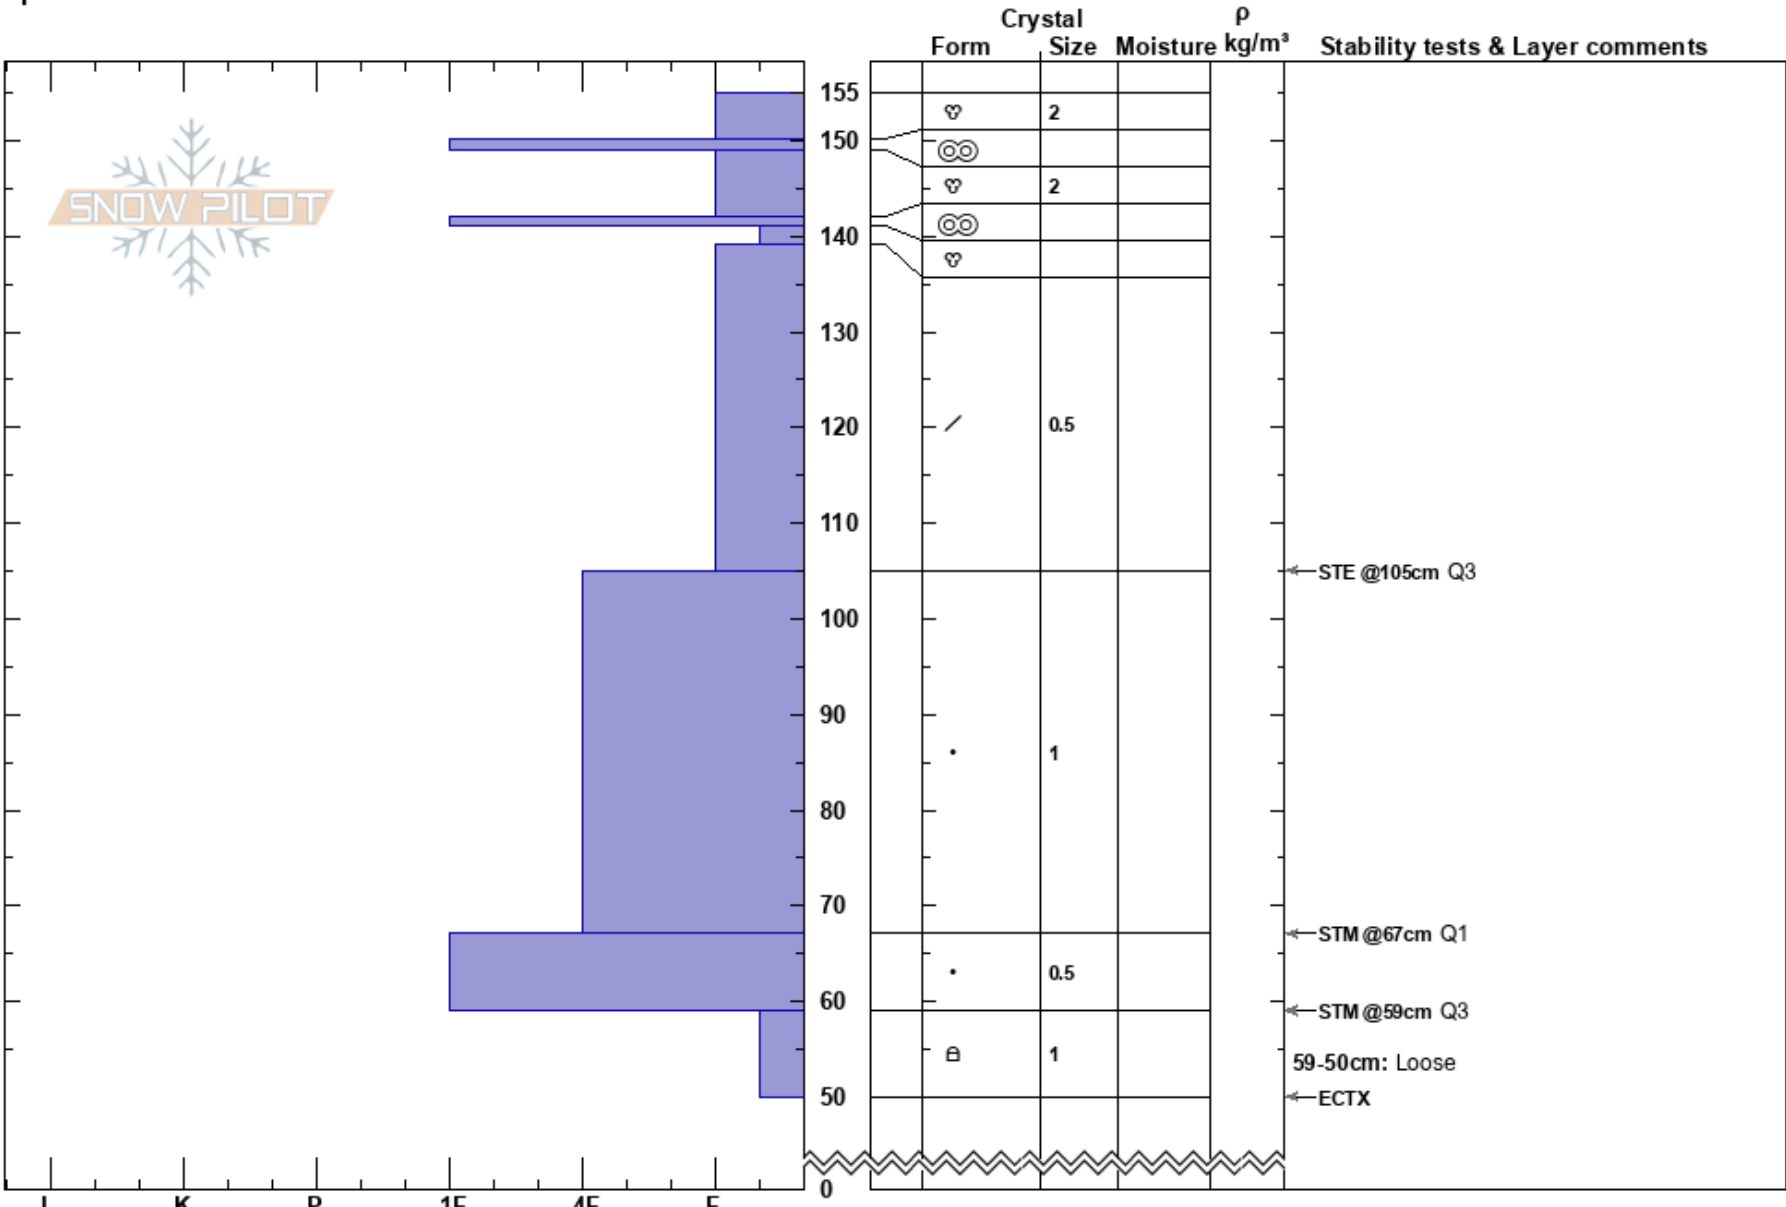

Gun Mount Rd
 Sierra Nevada
 CA
 Elevation: 7830 ft
 Aspect: N
 Specifics:

Jeff Brees
 03/12/2018 - 4:00pm
 Co-ord: 38.70000N, -120.09000W
 Slope Angle: 33°
 Wind Loading:

Stability:
 Air Temperature:
 Sky Cover: SCT
 Precipitation: NO
 Wind: Calm

HS:155
 PF:30
 141-139cm: Problematic layer
 59-50cm: Loose

Notes: Pit dug adjacent to Gunmount Rd.