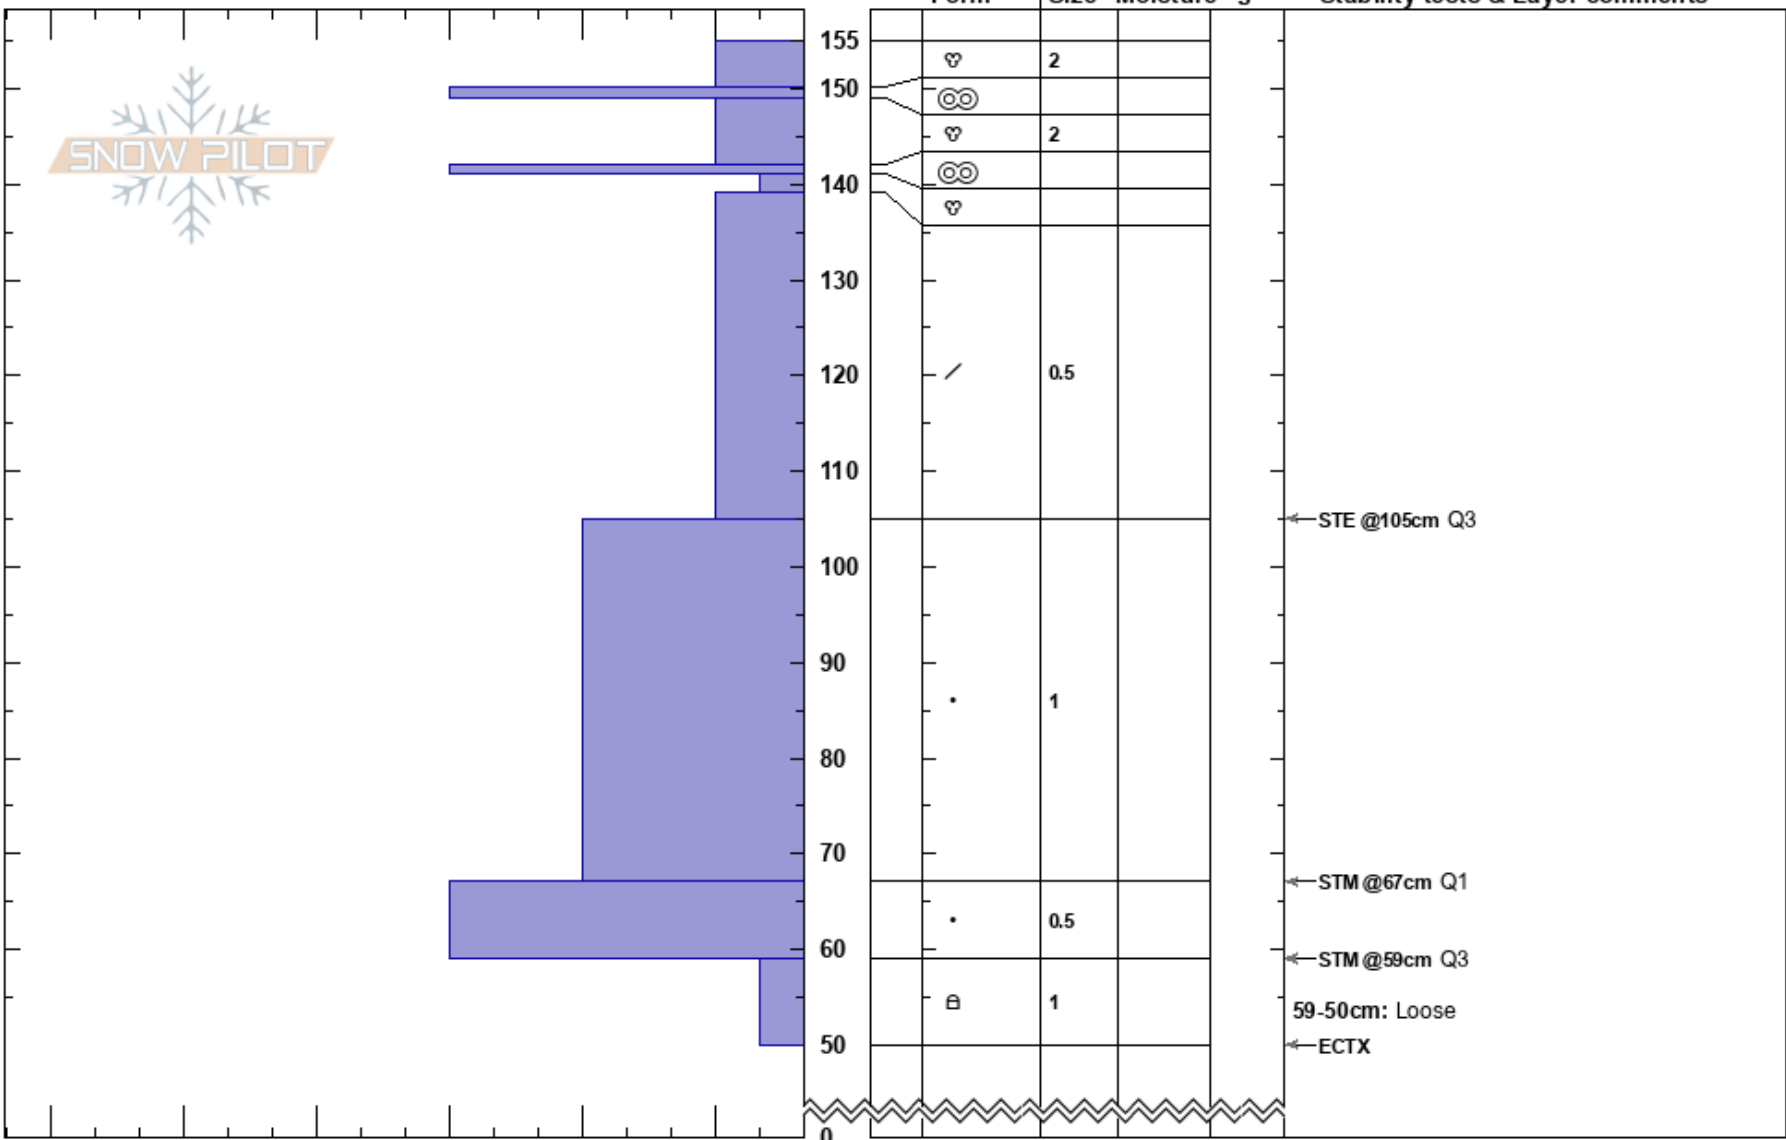

Gun Mount Rd
 Sierra Nevada
 CA
 Elevation: 7830 ft
 Aspect: N
 Specifics:

Jeff Brees
 03/12/2018 - 4:00pm
 Co-ord: 38.70000N, -120.09000W
 Slope Angle: 33°
 Wind Loading:

Stability:
 Air Temperature:
 Sky Cover: SCT
 Precipitation: NO
 Wind: Calm

HS:155
 PF:30
 Layer Notes:
 141-139cm: Problematic layer
 59-50cm: Loose

Notes: Pit dug adjacent to Gunmount Rd.