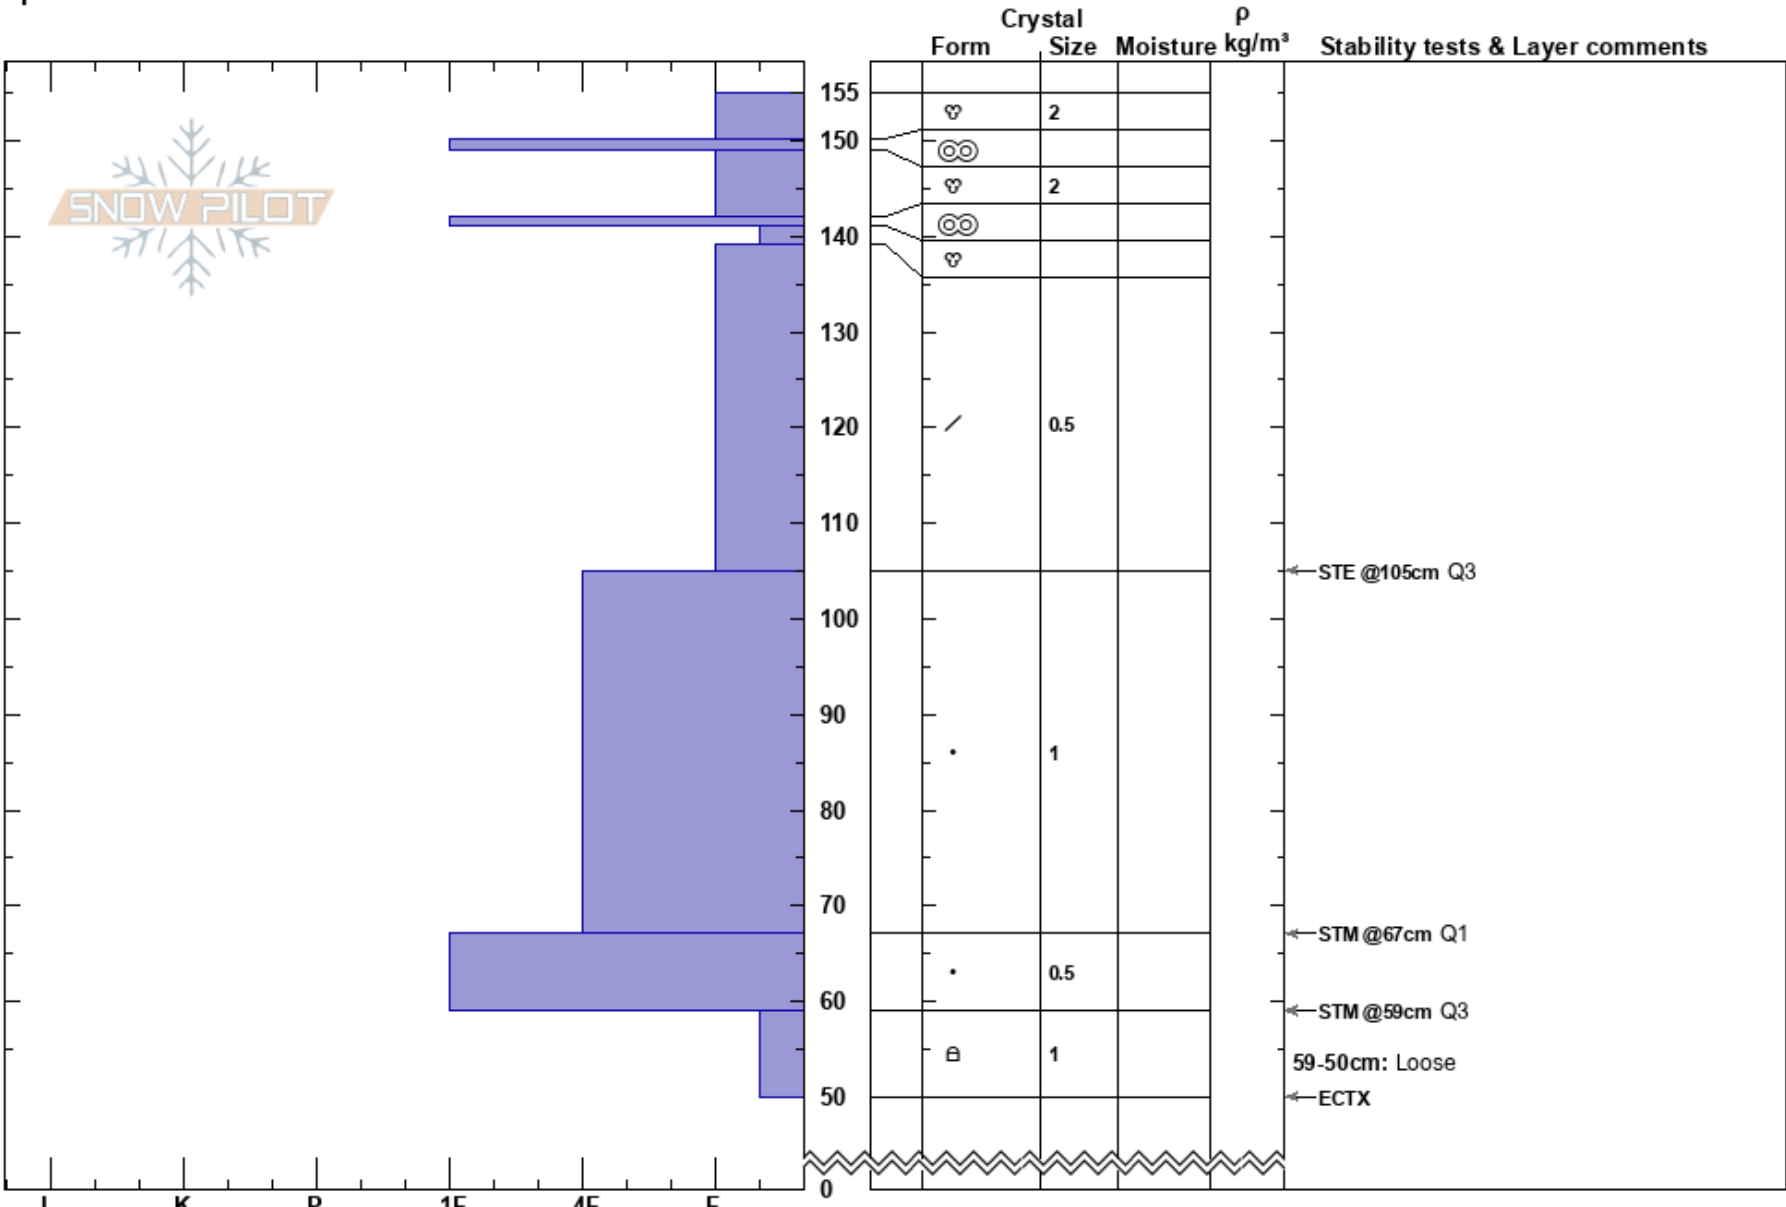

Gun Mount Rd  
 Sierra Nevada  
 CA  
 Elevation: 7830 ft  
 Aspect: N  
 Specifics:

Jeff Brees  
 03/12/2018 - 4:00pm  
 Co-ord: 38.70000N, -120.09000W  
 Slope Angle: 33°  
 Wind Loading:

Stability: **HS:155**  
 Air Temperature: **PF:30**  
 Sky Cover: SCT  
 Precipitation: NO  
 Wind: Calm  
 Layer Notes:  
 141-139cm: Problematic layer  
 59-50cm: Loose

Notes: Pit dug adjacent to Gunmount Rd.