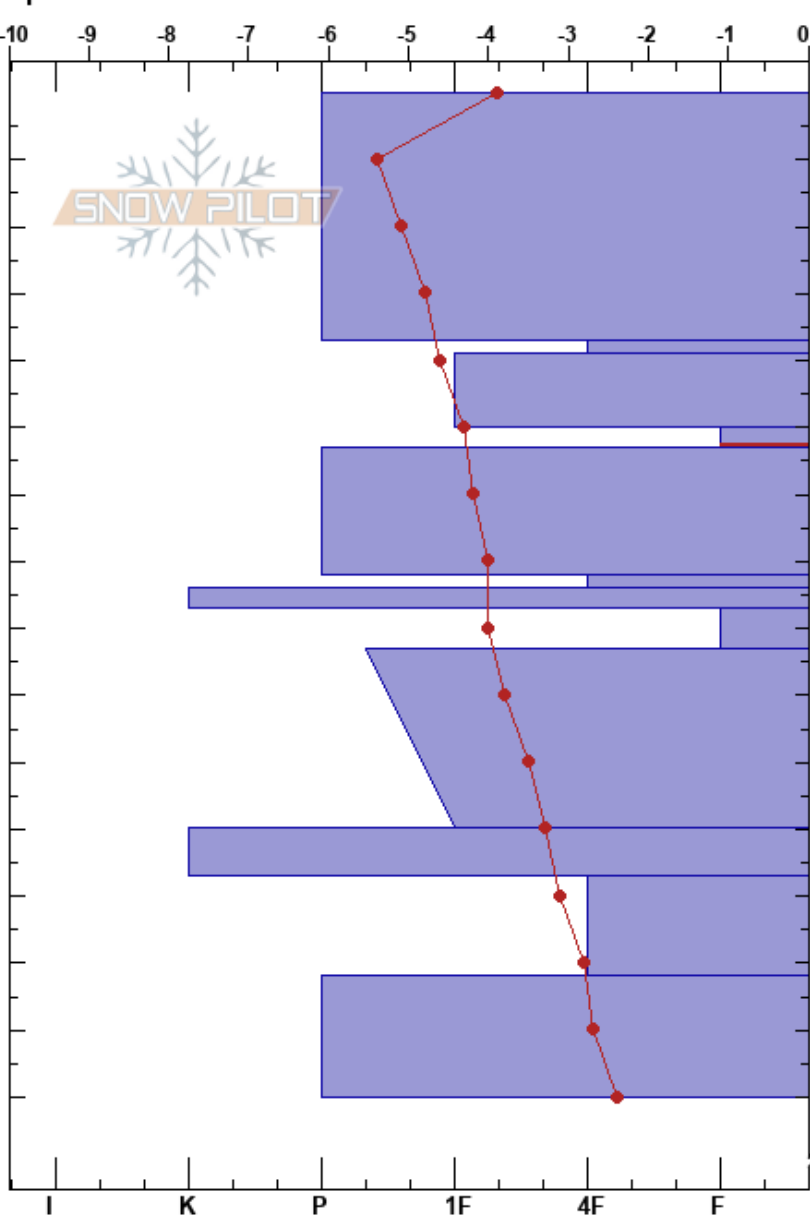

180324Brk Mittåklåppen
 Funäsfjällen
 Sweden
 Elevation: 1100 m
 Aspect: S
 Specifics:

Fredrik Norberg
 24/03/2018 - 10:00
 Co-ord: 62.72442N, 12.45874W
 Slope Angle: 30°
 Wind Loading: yes

Stability: HS:300
 Air Temperature: -4°C PF:5 50-53cm:Problematic layer
 Sky Cover: FEW
 Precipitation: NO
 Wind: NW Moderate

Crystal Form	Crystal Size	Moisture	ρ kg/m ³	Stability tests & Layer comments
	0.5	D		←ECTN4 @15cm brister i flaket
□	1	D		
•	0.5	D		
∨	2.5	D		←ECTP12 @52cm
•	0.5	D		
⊖	1.5	D		
■		D		
△	5	D		
• (⊖)		D		
=		D		
□	3	D		
⊙		D		