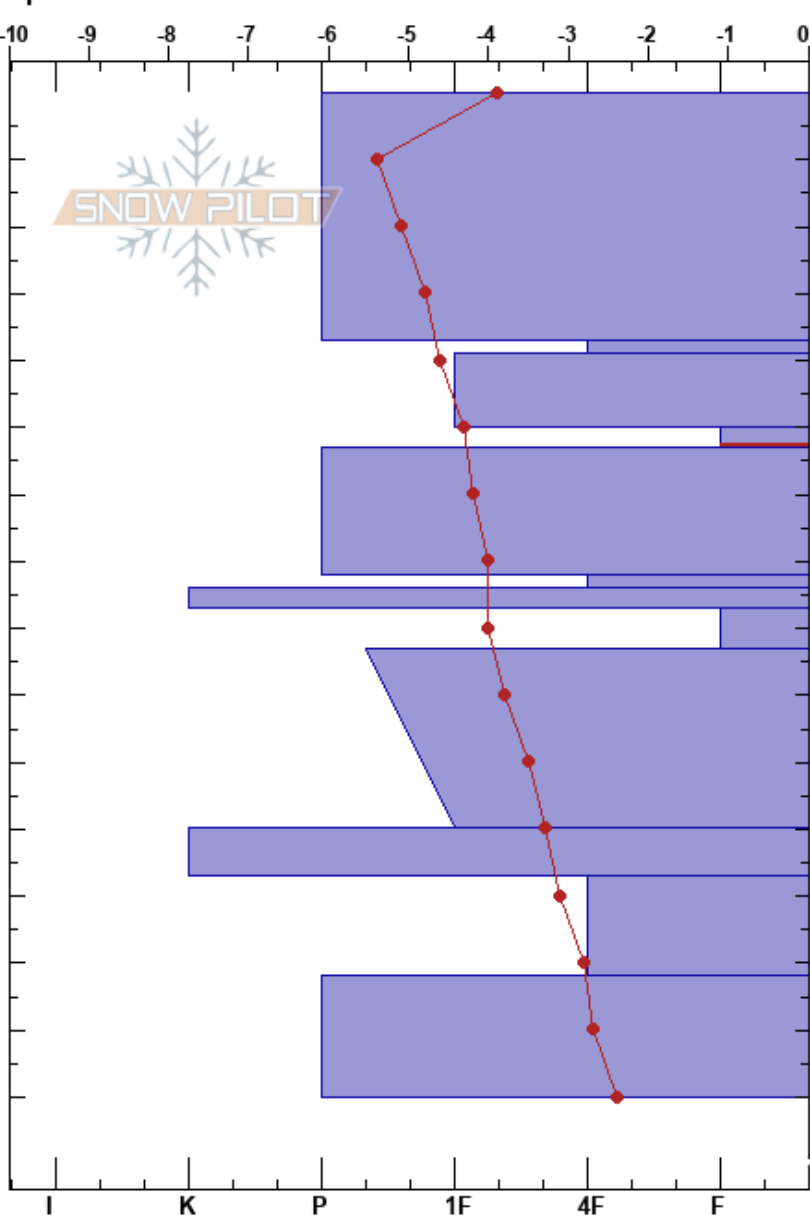

180324Brk Mittåklåppen
 Funäsfjällen
 Sweden
 Elevation: 1100 m
 Aspect: S
 Specifics:

Fredrik Norberg
 24/03/2018 - 10:00
 Co-ord: 62.72442N, 12.45874W
 Slope Angle: 30°
 Wind Loading: yes

Stability: HS:300
 Air Temperature: -4°C PF:5 50-53cm:Problematic layer
 Sky Cover: FEW
 Precipitation: NO
 Wind: NW Moderate

Form	Crystal		ρ kg/m ³	Stability tests & Layer comments
	Size	Moisture		
		0.5	D	←ECTN4 @15cm brister i flaket
□	1	D		
•	0.5	D		
∨	2.5	D		←ECTP12 @52cm
•	0.5	D		
⊖	1.5	D		
■		D		
△	5	D		
• (⊖)		D		
=		D		
□	3	D		
⊙		D		