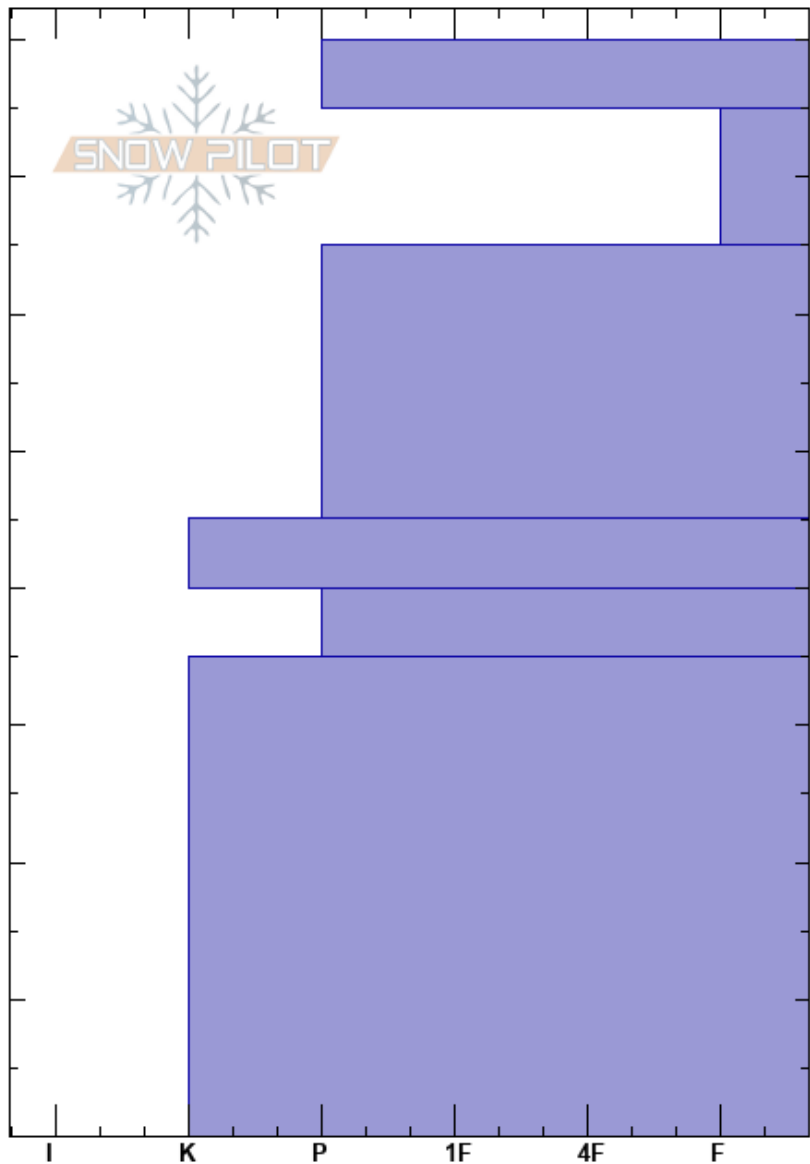

South Fork Pit
 Chugach Range
 AK
 Elevation: 3600 ft
 Aspect: N

Owen Alfonso
 03/23/2018 - 12:30pm
 Co-ord:
 Slope Angle: 30°
 Wind Loading: previous

Stability:
 Air Temperature: 0°C
 Sky Cover: CLR
 Precipitation: NO
 Wind: SW Light Breeze

HS:80
 PF:5
 75-65cm: Near Surface Facets
 75-65cm: Problematic layer

Specifics: Recent avalanche activity on similar slopes; Recent avalanche activity on different slopes

Crystal Form	Crystal Size	Moisture	ρ kg/m ³	Stability tests & Layer comments
•	1			← CT14, RP @75cm ← ECTN13 @75cm 75-65cm: Near Surface Facets
◻	1			
•	1			
⊙⊙	1			
◻	1			
^	2			