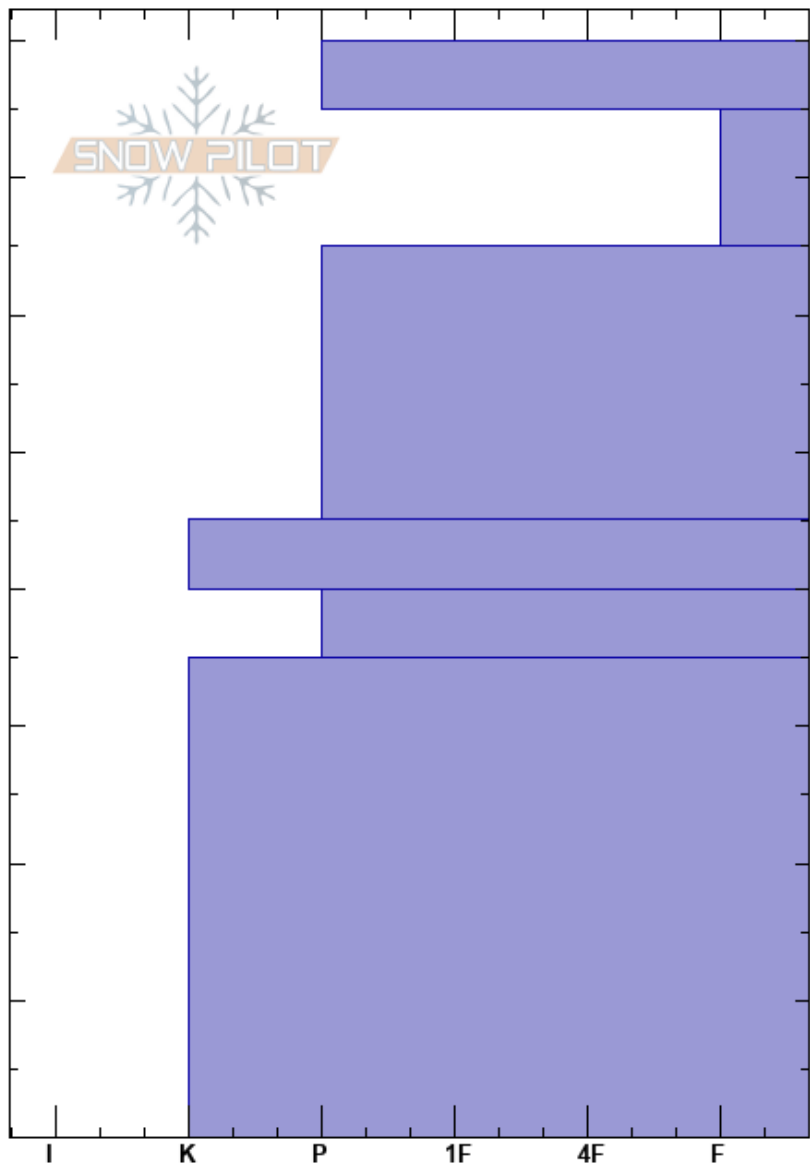

South Fork Pit
 Chugach Range
 AK
 Elevation: 3600 ft
 Aspect: N

Owen Alfonso
 03/23/2018 - 12:30pm
 Co-ord:
 Slope Angle: 30°
 Wind Loading: previous

Stability:
 Air Temperature: 0°C
 Sky Cover: CLR
 Precipitation: NO
 Wind: SW Light Breeze

HS:80
 PF:5
 75-65cm: Near Surface Facets
 75-65cm: Problematic layer

Specifics: Recent avalanche activity on similar slopes; Recent avalanche activity on different slopes

Crystal Form	Crystal Size	Moisture	ρ kg/m ³	Stability tests & Layer comments
•	1			← CT14, RP @75cm ← ECTN13 @75cm 75-65cm: Near Surface Facets
◻	1			
•	1			
⊙⊙	1			
◻	1			
^	2			