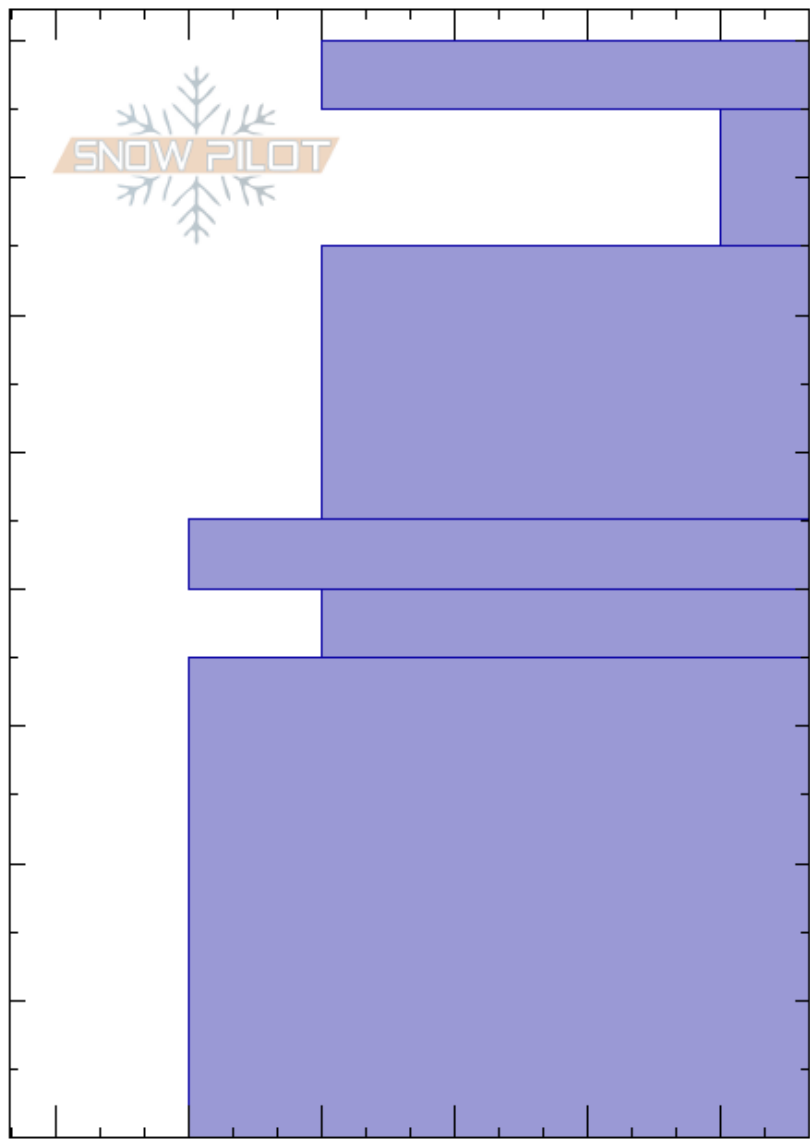

South Fork Pit
 Chugach Range
 AK
 Elevation: 3600 ft
 Aspect: N

Owen Alfonso
 03/23/2018 - 12:30pm
 Co-ord:
 Slope Angle: 30°
 Wind Loading: previous

Stability:
 Air Temperature: 0°C
 Sky Cover: CLR
 Precipitation: NO
 Wind: SW Light Breeze

HS:80
 PF:5
 75-65cm: Near Surface Facets
 75-65cm: Problematic layer

Specifics: Recent avalanche activity on similar slopes; Recent avalanche activity on different slopes

Crystal Form	Crystal Size	Moisture	ρ kg/m ³	Stability tests & Layer comments
•	1			← CT14, RP @75cm ← ECTN13 @75cm 75-65cm: Near Surface Facets
◻	1			
•	1			
⊙⊙	1			
◻	1			
^	2			