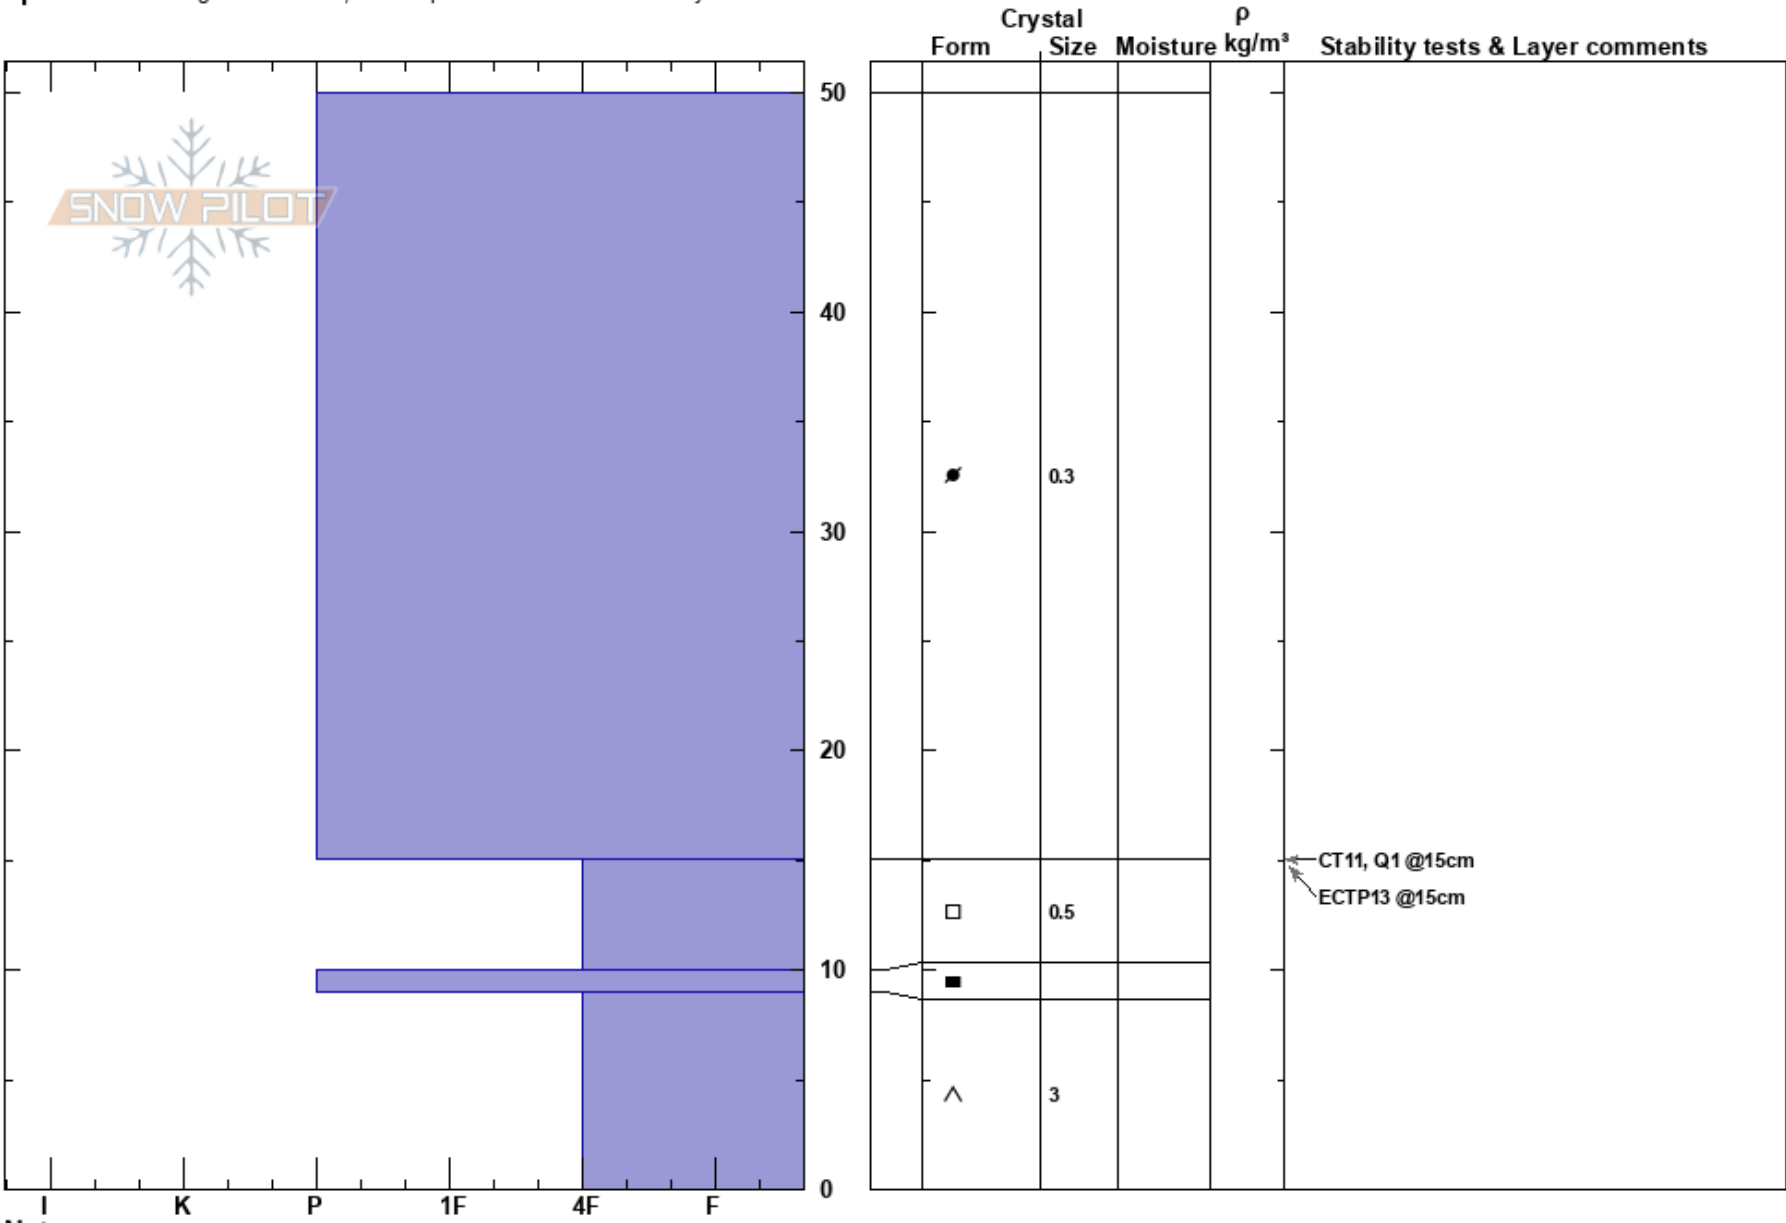

South Fork Pit
 Chugach Range
 AK
 Elevation: 3820 ft
 Aspect: SW
 Specifics: Pit dug in a Ski Area; Pit is representative of backcountry

Russell Wong
 03/23/2018 - 1:35pm
 Co-ord:
 Slope Angle: 32°
 Wind Loading: previous

Stability: HS:50
 Air Temperature: -0.3°C PF:1
 Sky Cover: CLR
 Precipitation: NO
 Wind: SW Light Breeze
 Layer Notes: 15-10cm: Problematic layer

Notes: