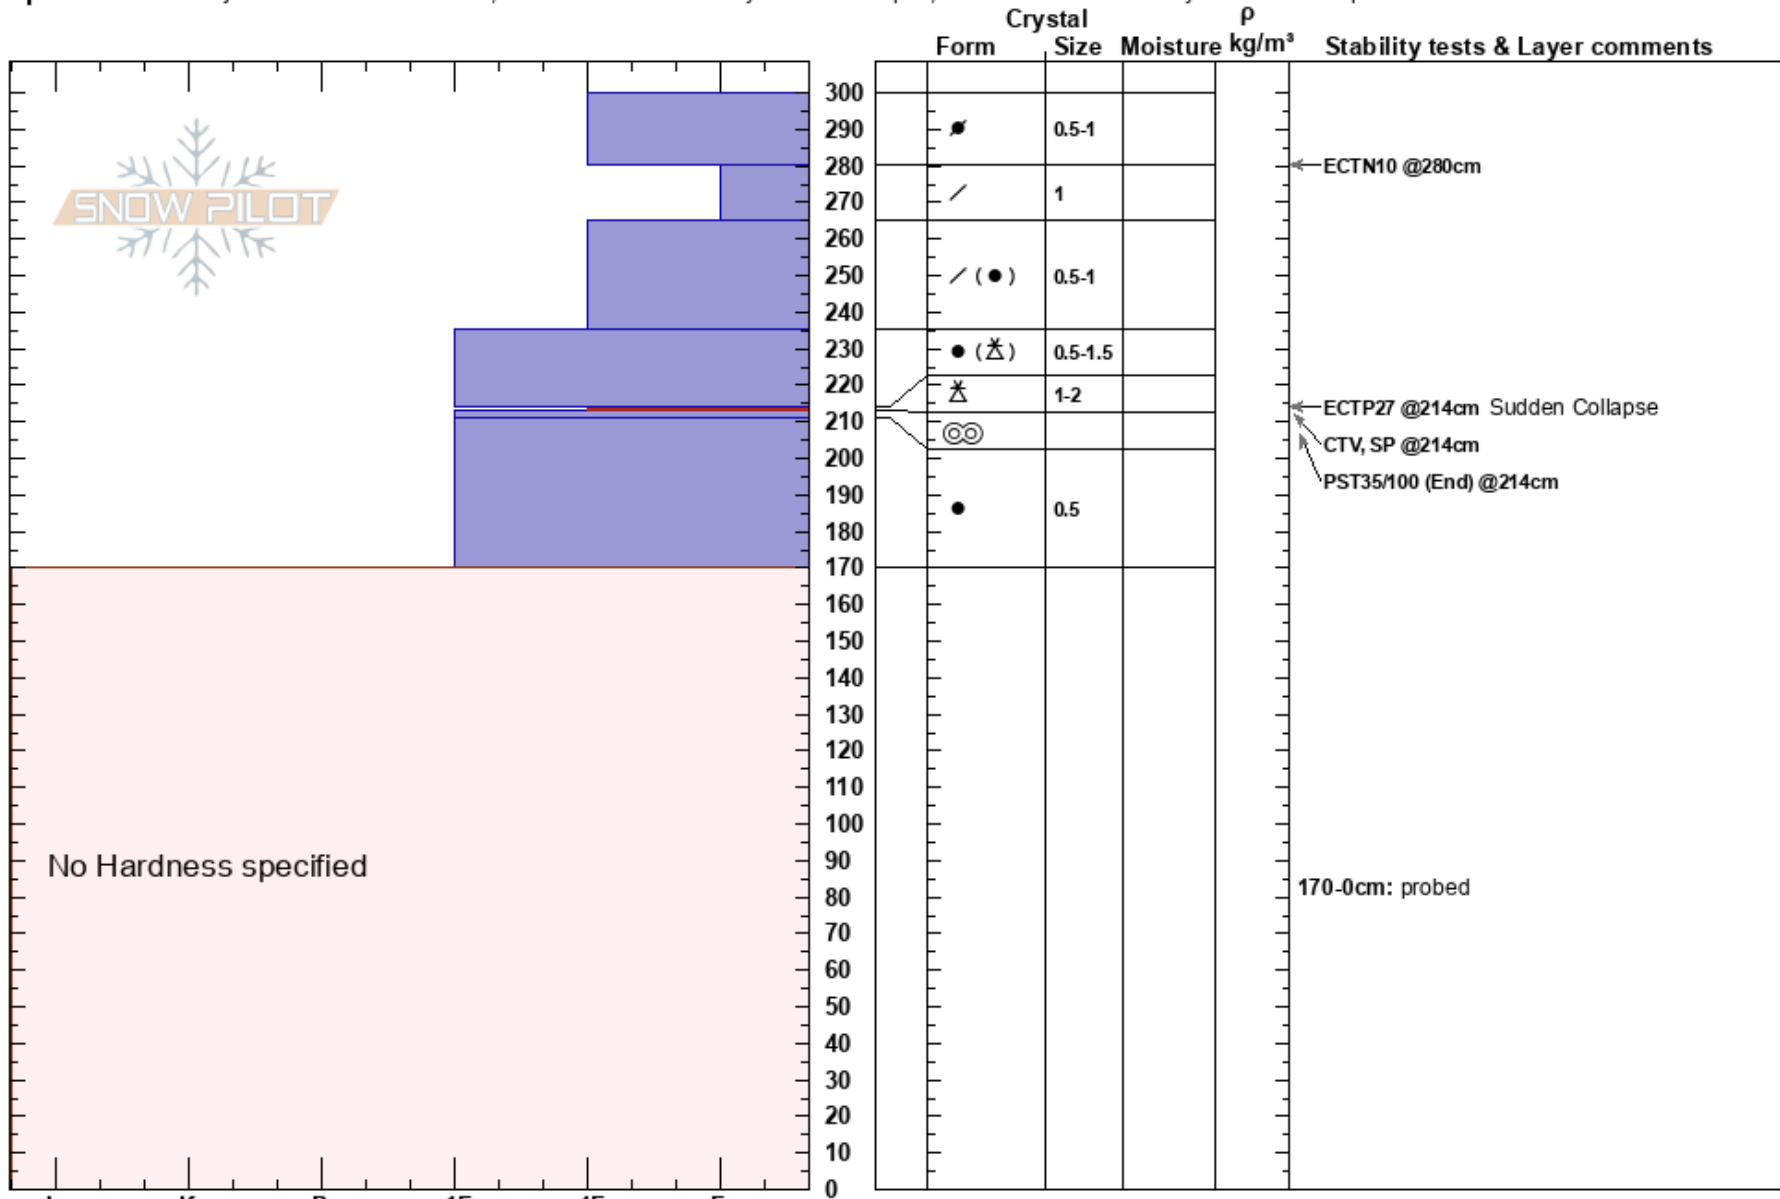

Proletariat
 Carson Range
 NV
 Elevation: 9680 ft
 Aspect: 100°

Andy Anderson
 03/23/2018 - 11:45am
 Co-ord: 39.31752N, -119.91744W
 Slope Angle: 35°
 Wind Loading: yes

Stability: Fair Unstable HS:300
 Air Temperature: 214-213cm: Problematic layer
 Sky Cover: CLR 170-0cm: probed
 Precipitation: NO
 Wind: SW Strong

Specifics: Pit is adjacent to avalanche: crown; Recent avalanche activity on similar slopes; Recent avalanche activity on different slopes

Notes: Pit at crown of avalanche that happened sometime yesterday. The crown had about 12 inches of new snow on it.