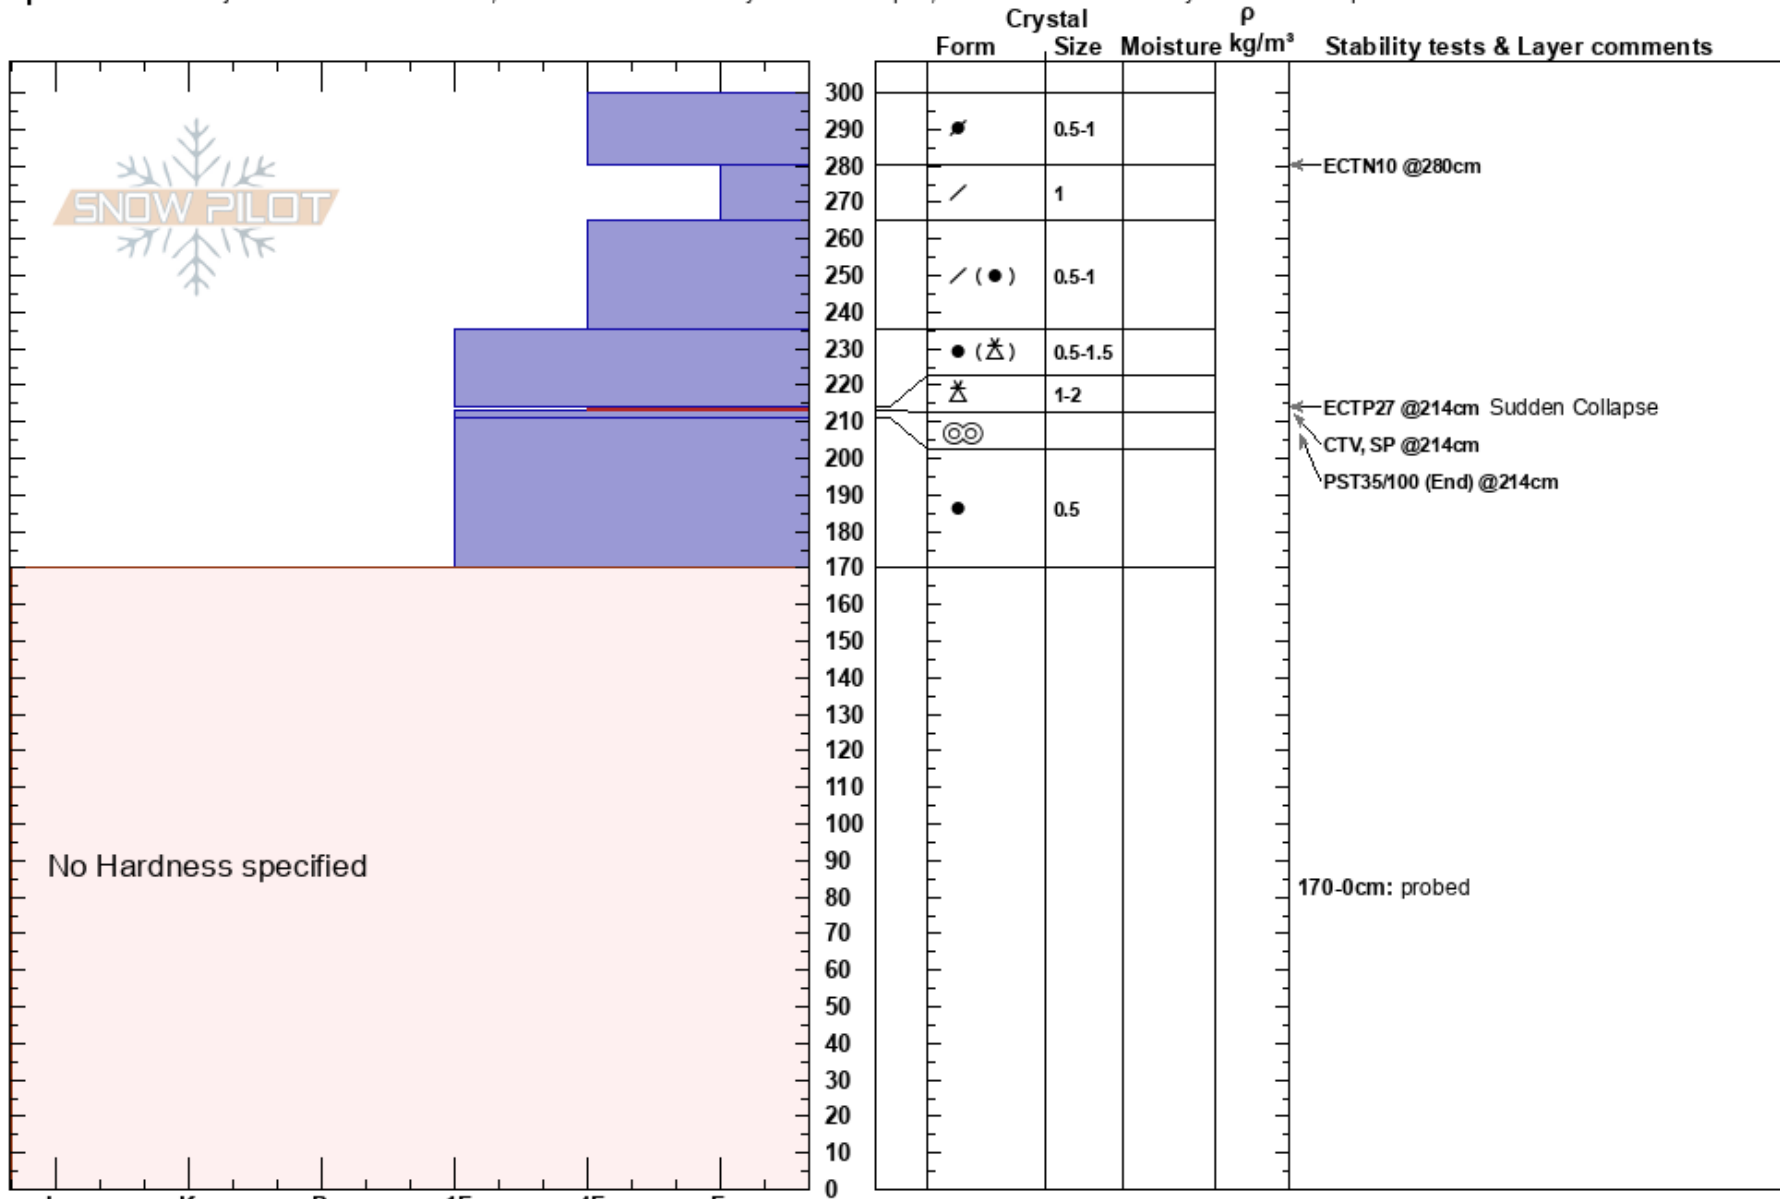

Proletariat
 Carson Range
 NV
 Elevation: 9680 ft
 Aspect: 100°

Andy Anderson
 03/23/2018 - 11:45am
 Co-ord: 39.31752N, -119.91744W
 Slope Angle: 35°
 Wind Loading: yes

Stability: Fair Unstable
 Air Temperature:
 Sky Cover: CLR
 Precipitation: NO
 Wind: SW Strong

HS:300
 214-213cm: Problematic layer
 170-0cm: probed

Specifics: Pit is adjacent to avalanche: crown; Recent avalanche activity on similar slopes; Recent avalanche activity on different slopes

Notes: Pit at crown of avalanche that happened sometime yesterday. The crown had about 12 inches of new snow on it.