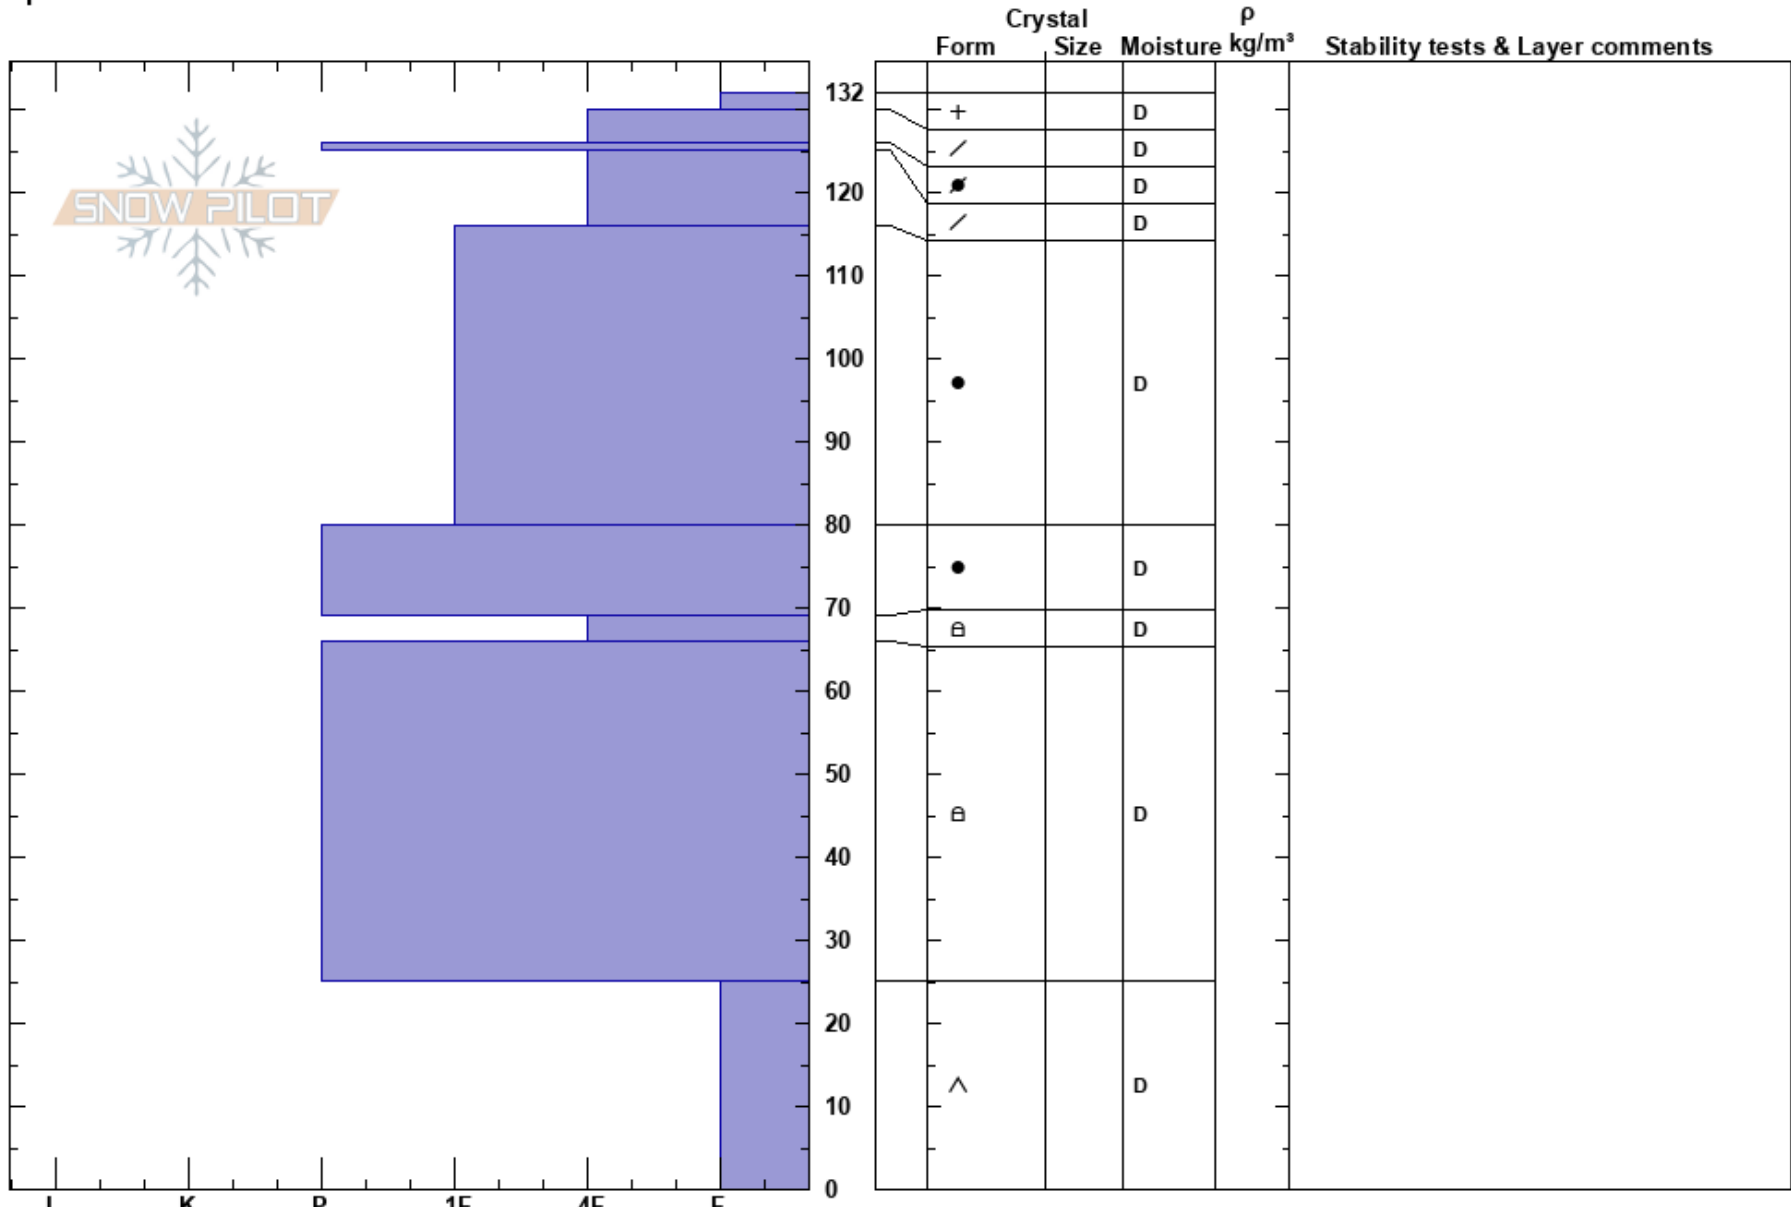

CO

Co-ord: 39.66737N, -105.88931W

Sky Cover: OVC

Elevation: 11876 ft

Slope Angle: 27°

Precipitation: S2

Aspect: N

Wind Loading: yes

Wind: SW Moderate

Specifics:

Notes: Dug directly uphill of exploder in Sister 6. Area likely has not cleaned out with control.