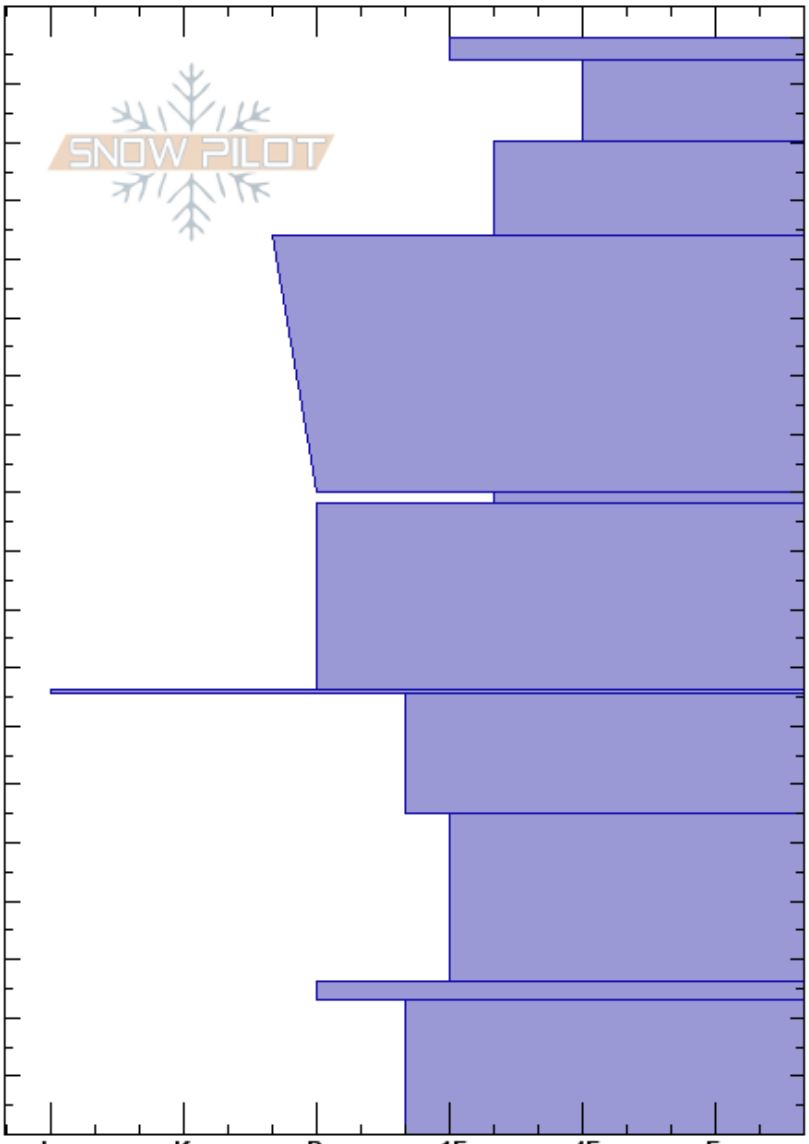

2018032380's
 Front Range
 CO
 Elevation: 11059 ft
 Aspect: 9°
 Specifics:

Ron Simenhois
 03/23/2018 - 9:30am
 Co-ord: 13S 106W 40N
 Slope Angle: 35°
 Wind Loading:

Stability: Good
 Air Temperature:
 Sky Cover: OVC
 Precipitation: S-1
 Wind: Calm

Layer Notes:

Elevation (ft)	Crystal		ρ kg/m ³	Stability tests & Layer comments
	Form	Size		
188	⊙⊙	0.5	D-M	
180	/	0.5		
170				
160	•	0.3		
150				
140				
130	•	0.3		
120				
110	⊖	1		← ECTN23 @109cm
100				
90	⊖	1-1.5		
80				
70	■			
60	⊖	2		
50				
40	^	3-4		
30				
20	⊙⊙	1	D	
10	^	4		
0				