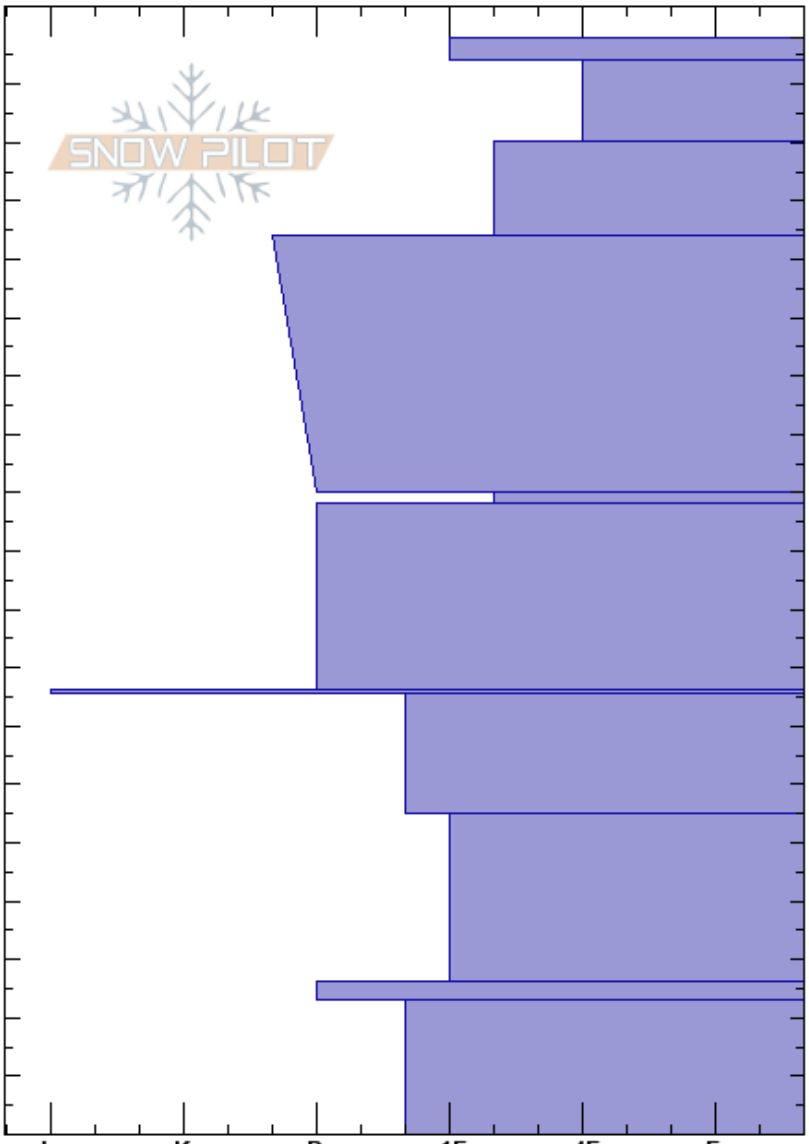

2018032380's
 Front Range
 CO
 Elevation: 11059 ft
 Aspect: 9°
 Specifics:

Ron Simenhois
 03/23/2018 - 9:30am
 Co-ord: 13S 106W 40N
 Slope Angle: 35°
 Wind Loading:

Stability: Good
 Air Temperature:
 Sky Cover: OVC
 Precipitation: S-1
 Wind: Calm

Layer Notes:

Elevation (ft)	Crystal		ρ kg/m ³	Stability tests & Layer comments
	Form	Size		
188	⊙⊙	0.5	D-M	
180	/	0.5		
170	•	0.3		
160	•	0.3		
150	•	0.3		
140				
130	•	0.3		
120				
110	⊖	1		← ECTN23 @109cm
100	⊖	1-1.5		
90				
80	■			
70	⊖	2		
60				
50	^	3-4		
40				
30	⊙⊙	1	D	
20	^	4		
10				
0				