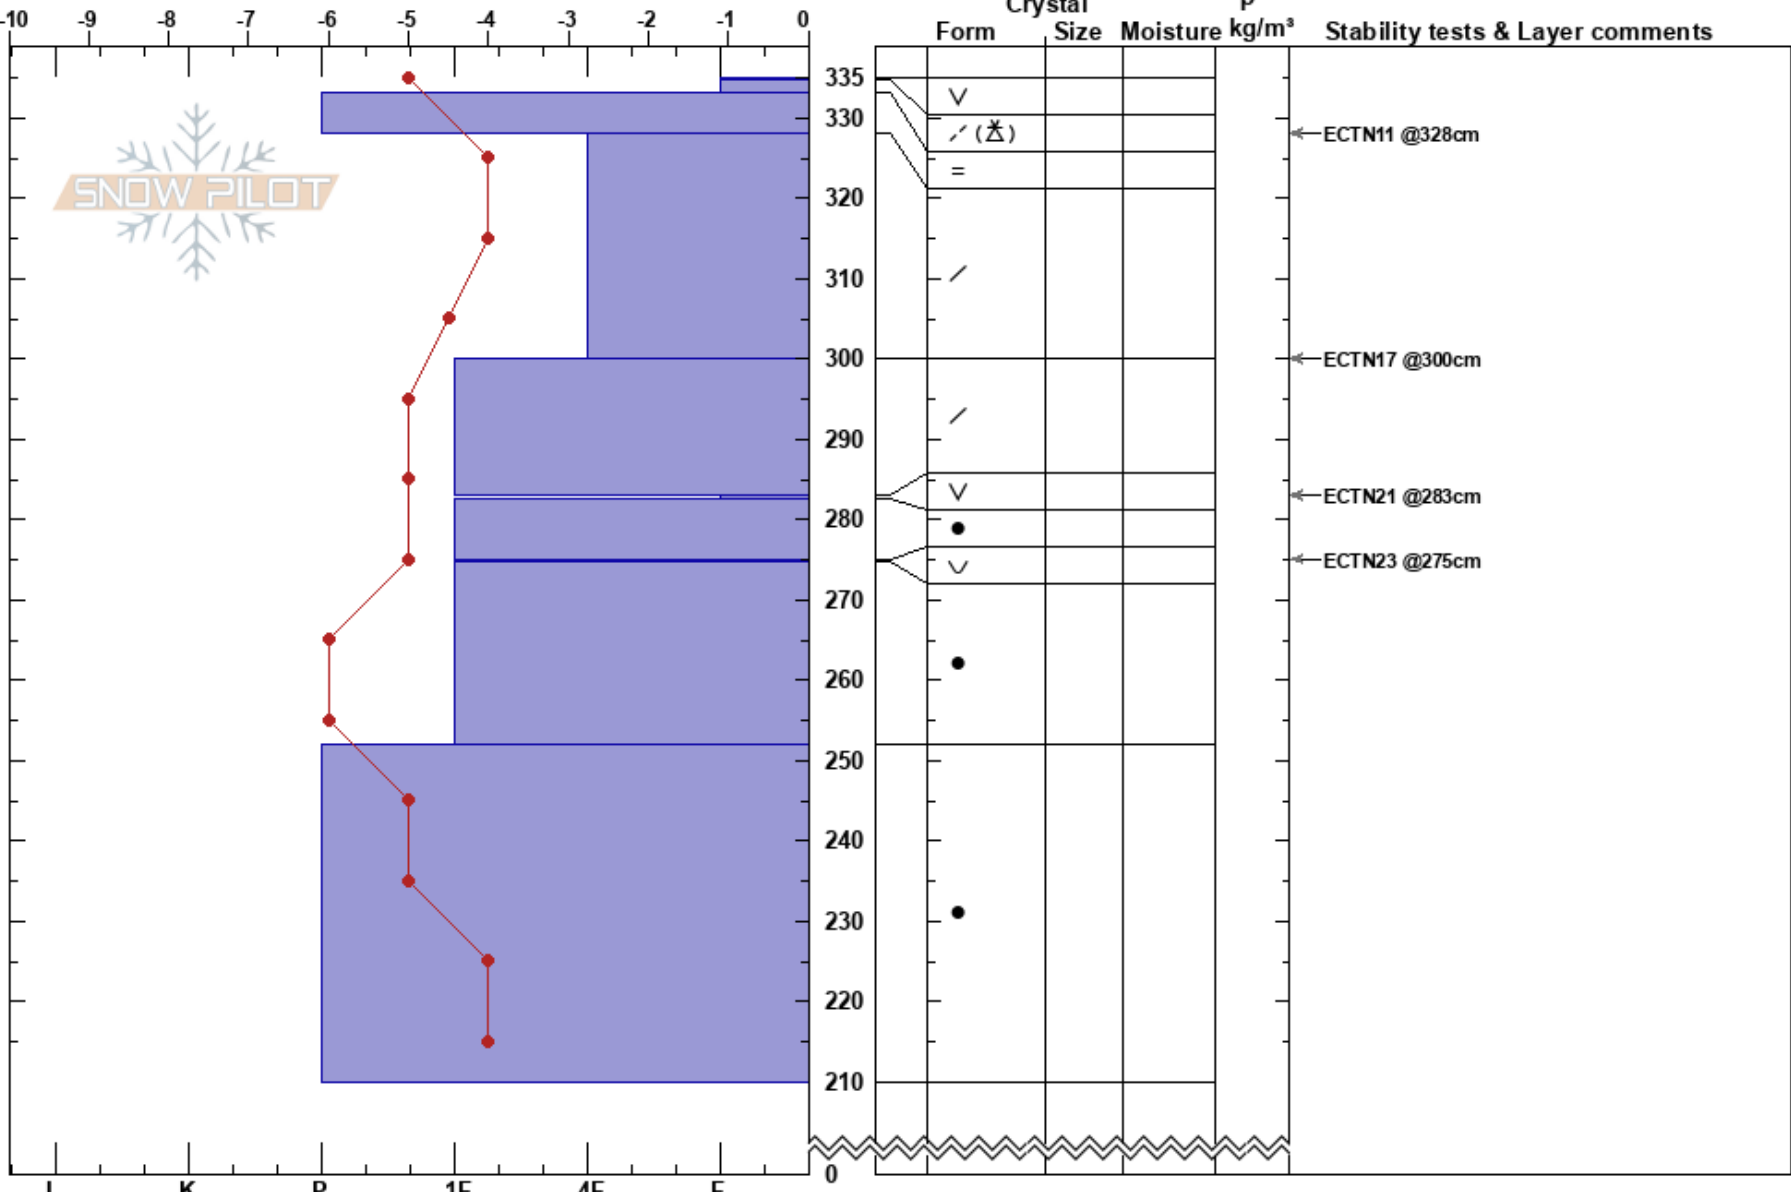

Stateline Ridge Corner
 Bitterroot
 MT
 Elevation: 8100 ft
 Aspect: 27°

Logan King
 03/23/2018 - 10:45am
 Co-ord: 45.70294N, -113.97252W
 Slope Angle: 24°
 Wind Loading: no

Stability: Good
 Air Temperature: 1°C
 Sky Cover: FEW
 Precipitation: NO
 Wind: S Strong

HS:335
 PF:32
 283-282.5cm:Problematic layer

Specifics: Cracking; Recent avalanche activity on different slopes

Notes: