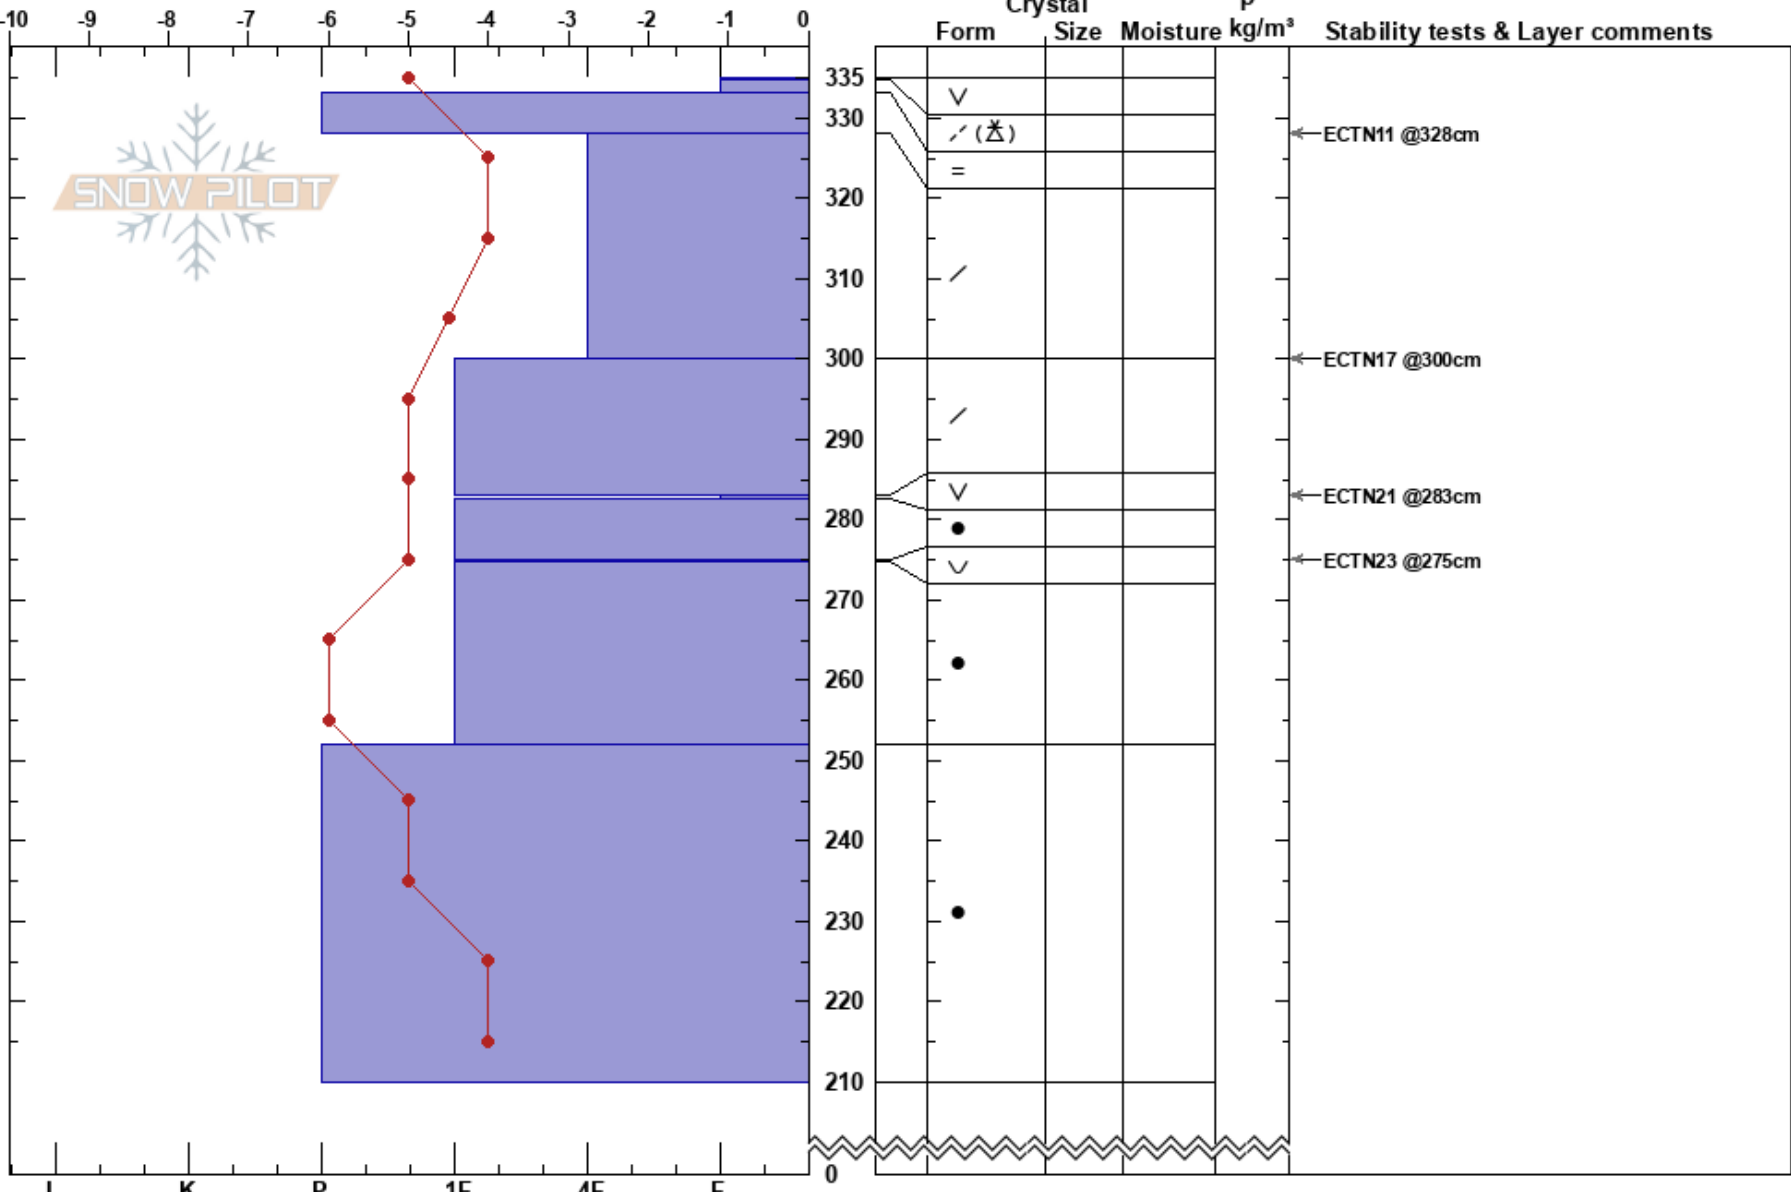

Stataline Ridge Corner  
 Bitterroot  
 MT  
 Elevation: 8100 ft  
 Aspect: 27°

Logan King  
 03/23/2018 - 10:45am  
 Co-ord: 45.70294N, -113.97252W  
 Slope Angle: 24°  
 Wind Loading: no

Stability: Good  
 Air Temperature: 1°C  
 Sky Cover: FEW  
 Precipitation: NO  
 Wind: S Strong

HS:335  
 PF:32  
 283-282.5cm:Problematic layer

Specifics: Cracking; Recent avalanche activity on different slopes

Notes: