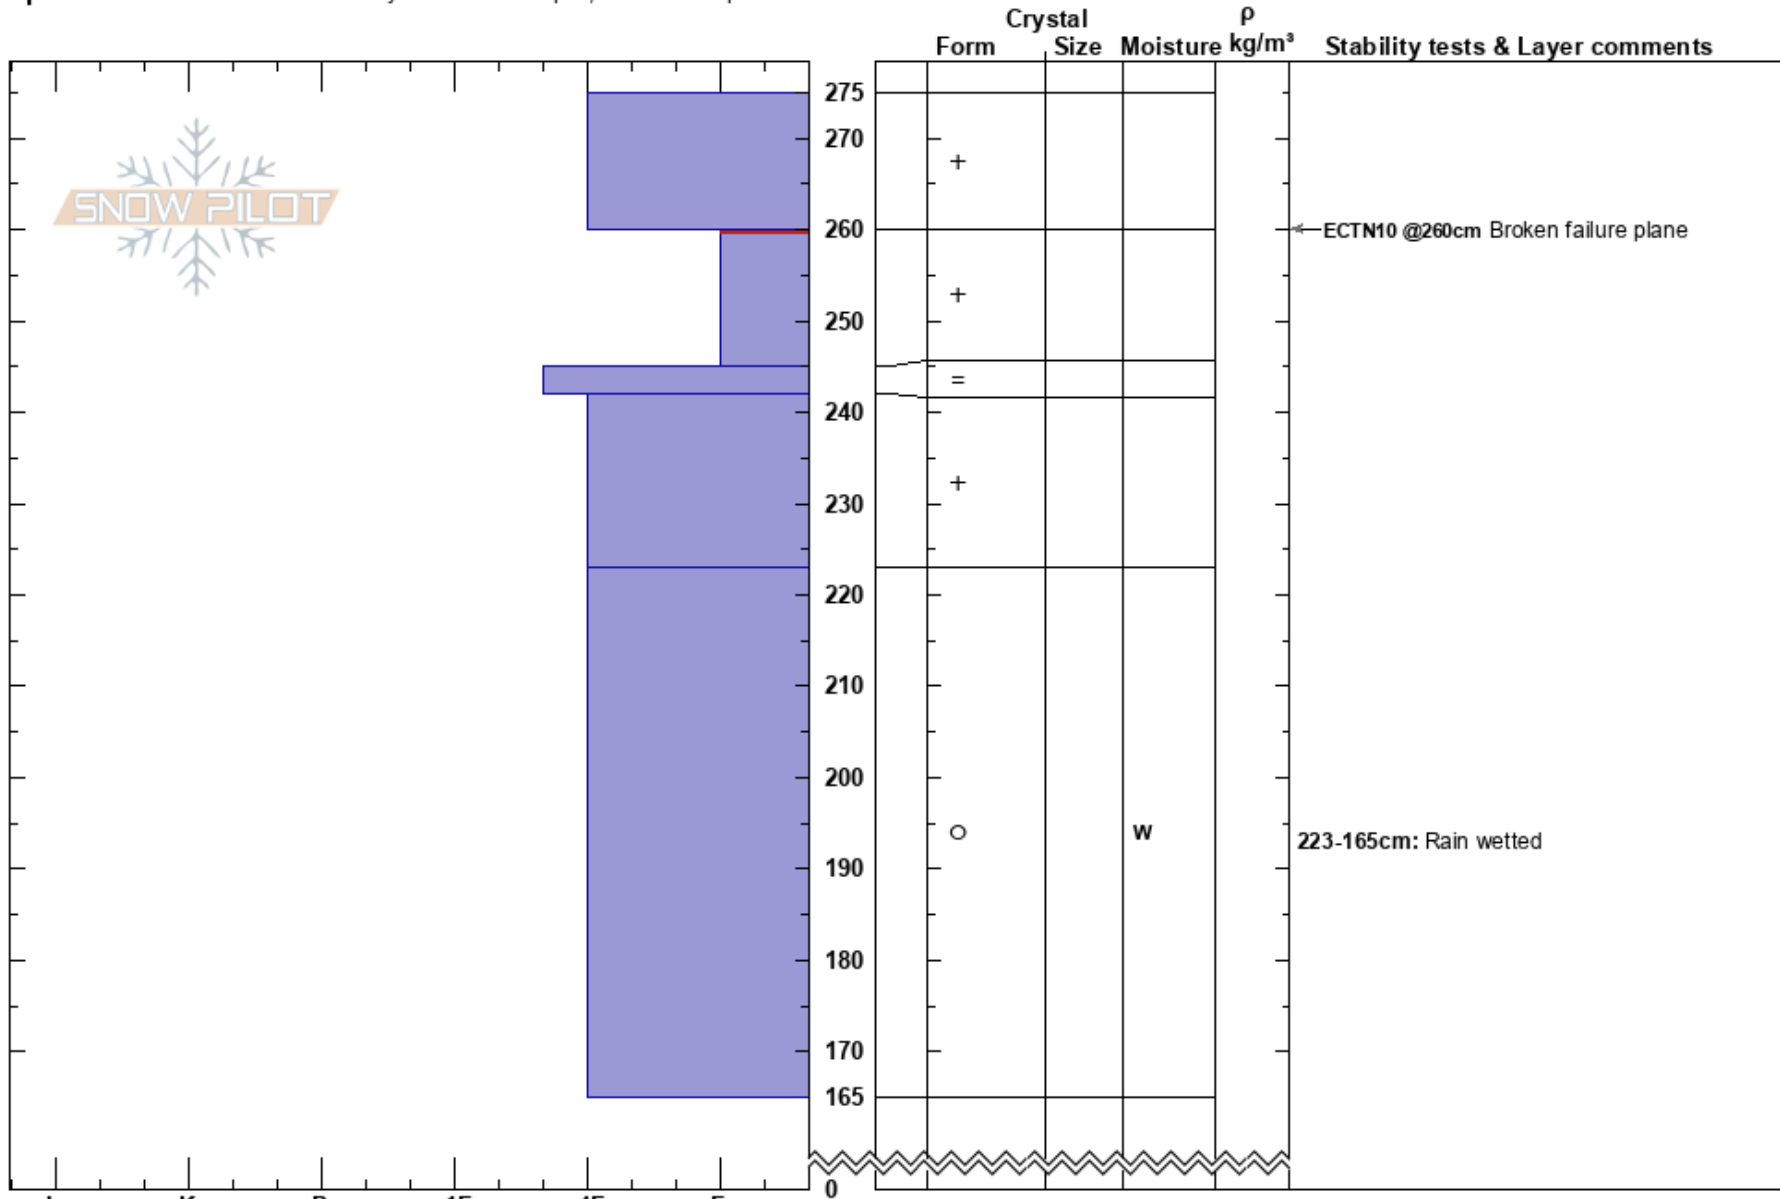

Hidden Peak  
 Central Sierra  
 CA  
 Elevation: 8150 ft  
 Aspect: 42°

Brandon Schwartz  
 03/23/2018 - 10:50am  
 Co-ord: 38.98027N, -120.11783W  
 Slope Angle: 23°  
 Wind Loading: no

Stability: Good  
 Air Temperature:  
 Sky Cover: FEW  
 Precipitation: NO  
 Wind: SW Strong

HS:275  
 PS: 15  
 260-245cm: Problematic layer  
 223-165cm: Rain wetted

Specifics: Recent avalanche activity on different slopes; We skied slope

Notes: Pit dug in below treeline, bordering on near treeline terrain. Test pit looking for any signs of residual storm slab instability.