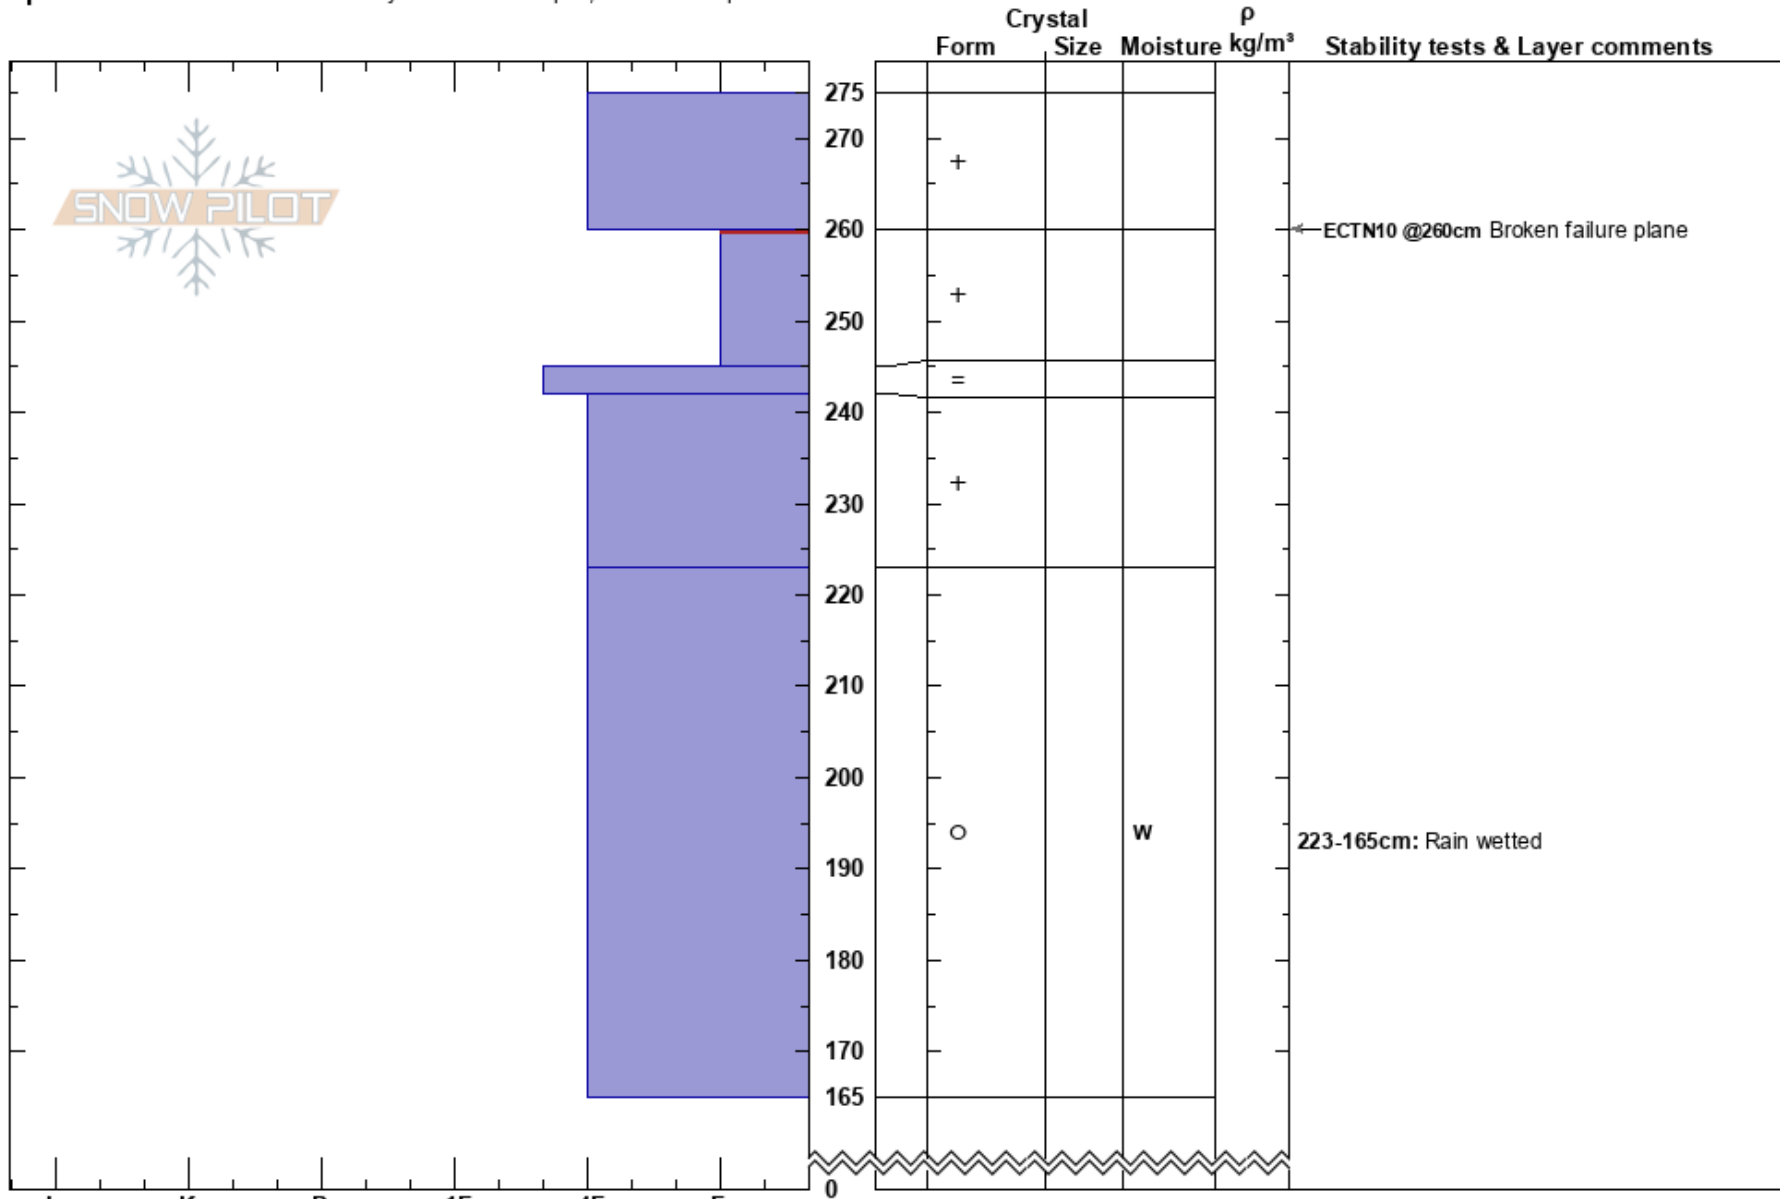

Hidden Peak
 Central Sierra
 CA
 Elevation: 8150 ft
 Aspect: 42°

Brandon Schwartz
 03/23/2018 - 10:50am
 Co-ord: 38.98027N, -120.11783W
 Slope Angle: 23°
 Wind Loading: no

Stability: Good
 Air Temperature:
 Sky Cover: FEW
 Precipitation: NO
 Wind: SW Strong

HS:275
 PS: 15
 260-245cm: Problematic layer
 223-165cm: Rain wetted

Specifics: Recent avalanche activity on different slopes; We skied slope

Notes: Pit dug in below treeline, bordering on near treeline terrain. Test pit looking for any signs of residual storm slab instability.