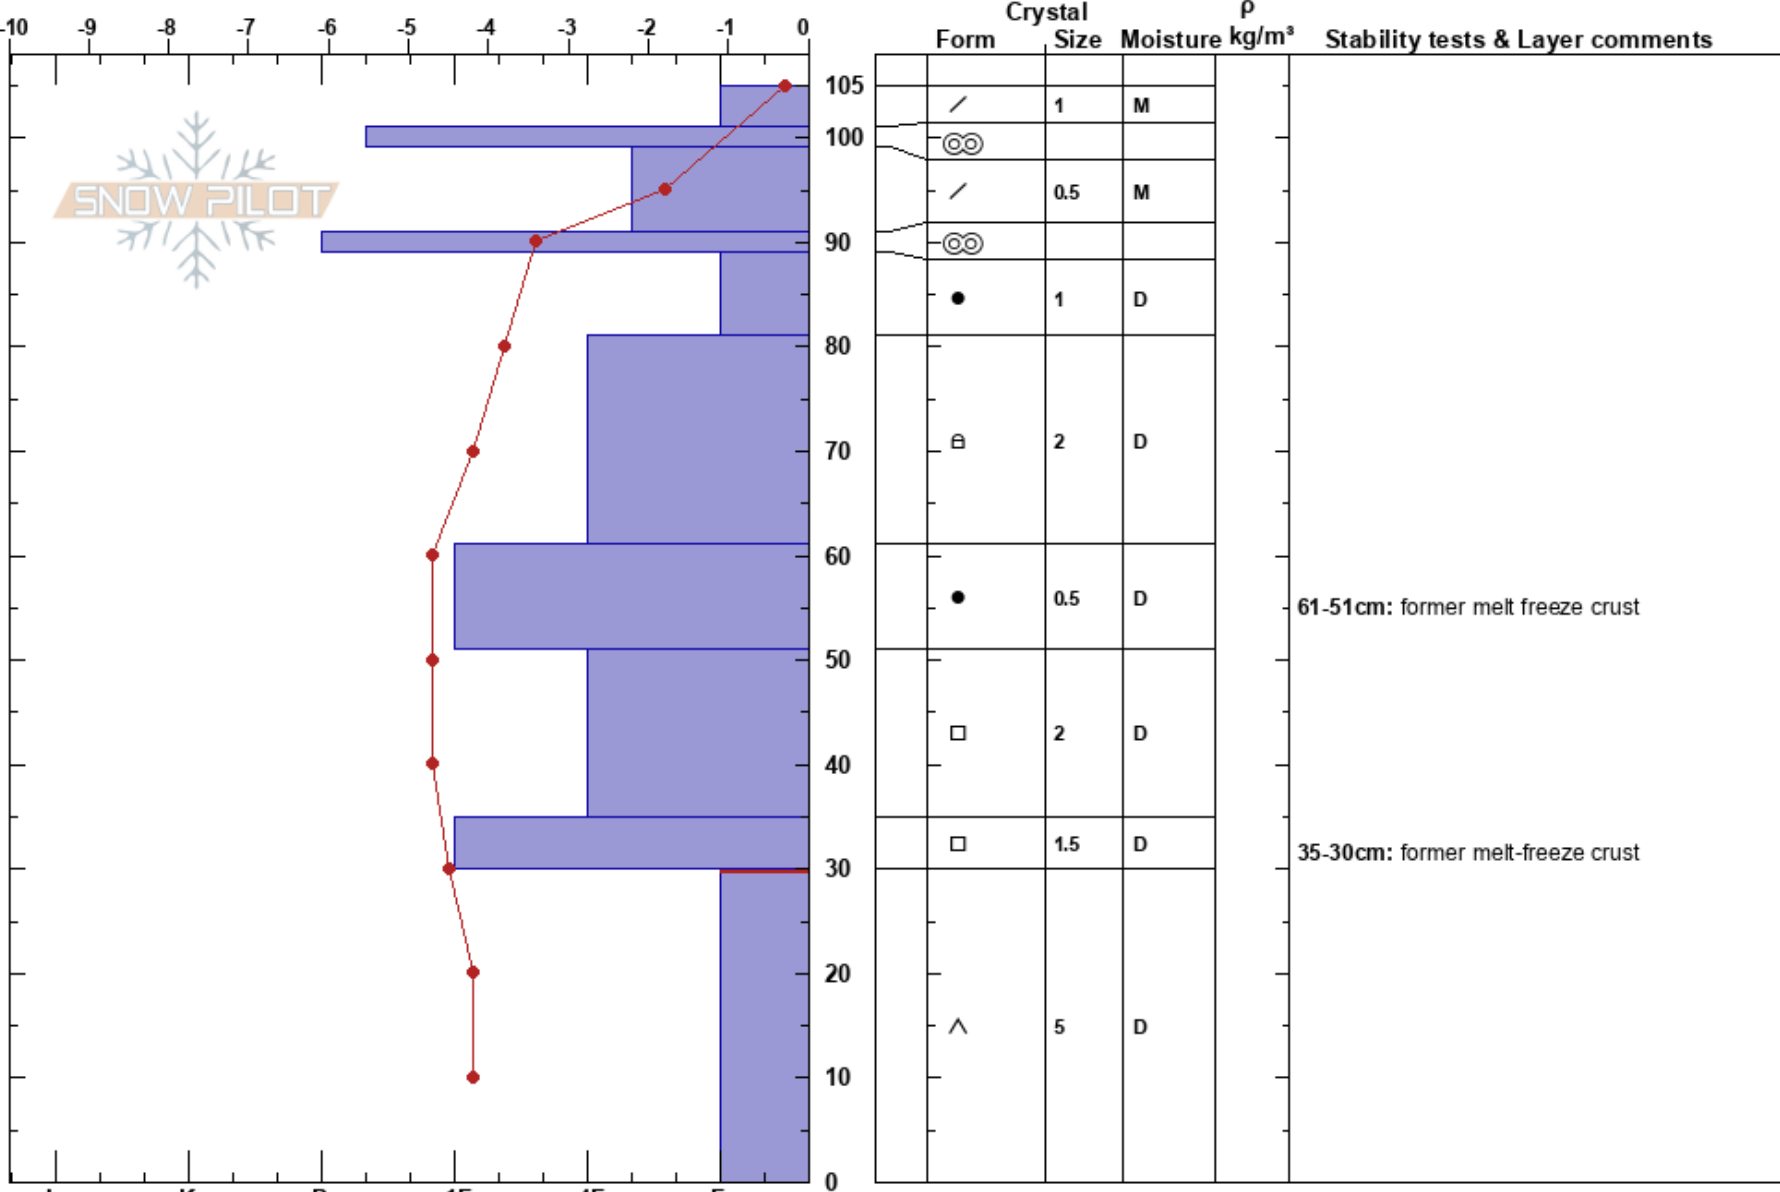

Lower Gautier
 Vail/Summit County
 CO
Elevation: 3261 m
Aspect: NW

Emily Jones
 03/23/2018 - 12:00pm
Co-ord: 39.63889N, -105.88118W
Slope Angle: 20°
Wind Loading:

Stability: Very Good **HS:** 105
Air Temperature: 0.2°C **PS:** 25
Sky Cover: BKN
Precipitation: S-1
Wind: Calm

Layer Notes:
 61-51cm: former melt freeze crust
 35-30cm: former melt-freeze crust
 30-0cm: Problematic layer

Specifics: Pit dug in a Ski Area; Ski tracks on slope; We skied slope

Notes: Skies clearing, trace of graupel still falling. Winds calm where pit was dug (below treeline sheltered area) but clouds moving fast up high.