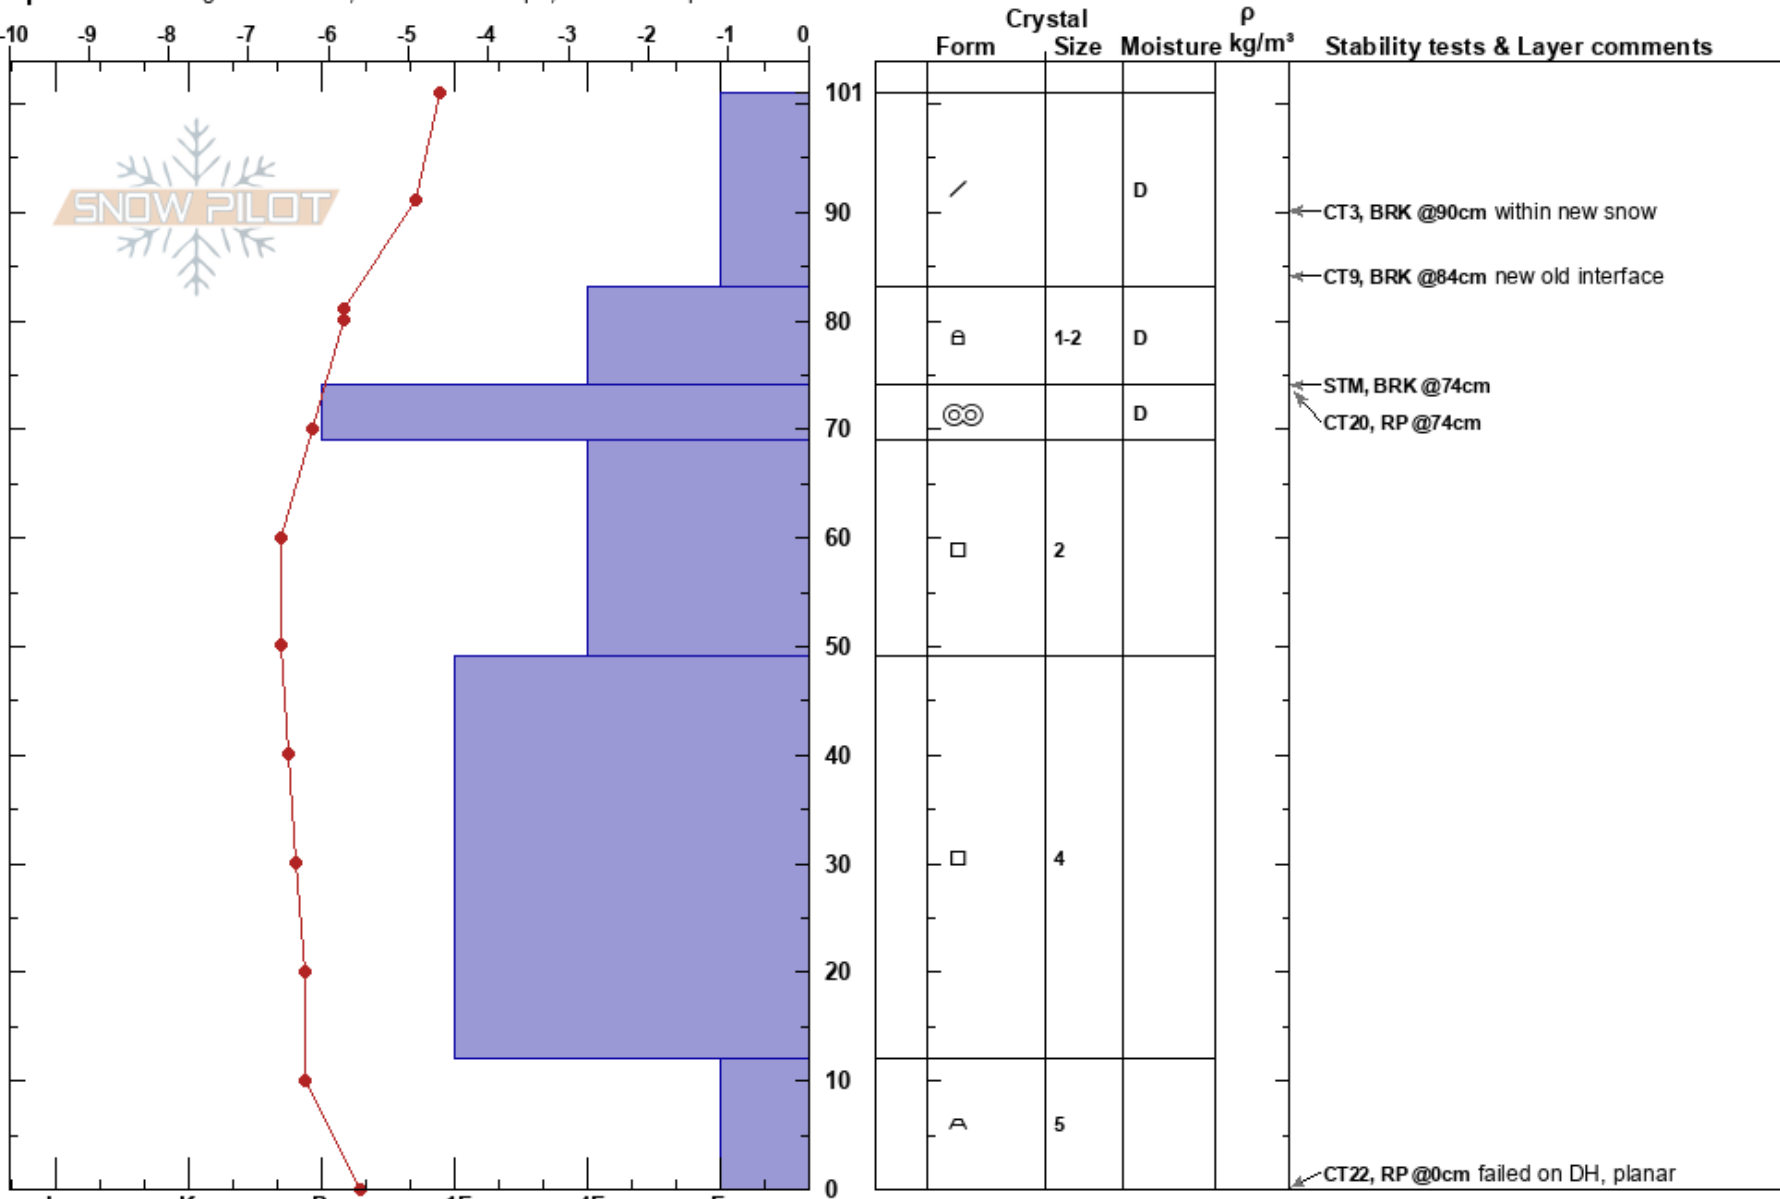

Willy's Wide
 Vail/Summit County
 CO
 Elevation: 3749 m
 Aspect: NW

Emily Jones
 03/23/2018 - 11:00am
 Co-ord: 39.62674N, -105.86417W
 Slope Angle: 37°
 Wind Loading: yes

Stability: Very Good HS:101
 Air Temperature: -5.4°C PF:55
 Sky Cover: OVC
 Precipitation: S1
 Wind: SW Moderate

Layer Notes:

Specifics: Pit dug in a Ski Area; Ski tracks on slope; We skied slope

Notes: Sky obscured, low cloud and currently snowing and blowing SW. Blowing snow loads of up to 15cm observed. HST appears to be bonding moderately well, No slab quality noted at this time. Good skiing on slope.