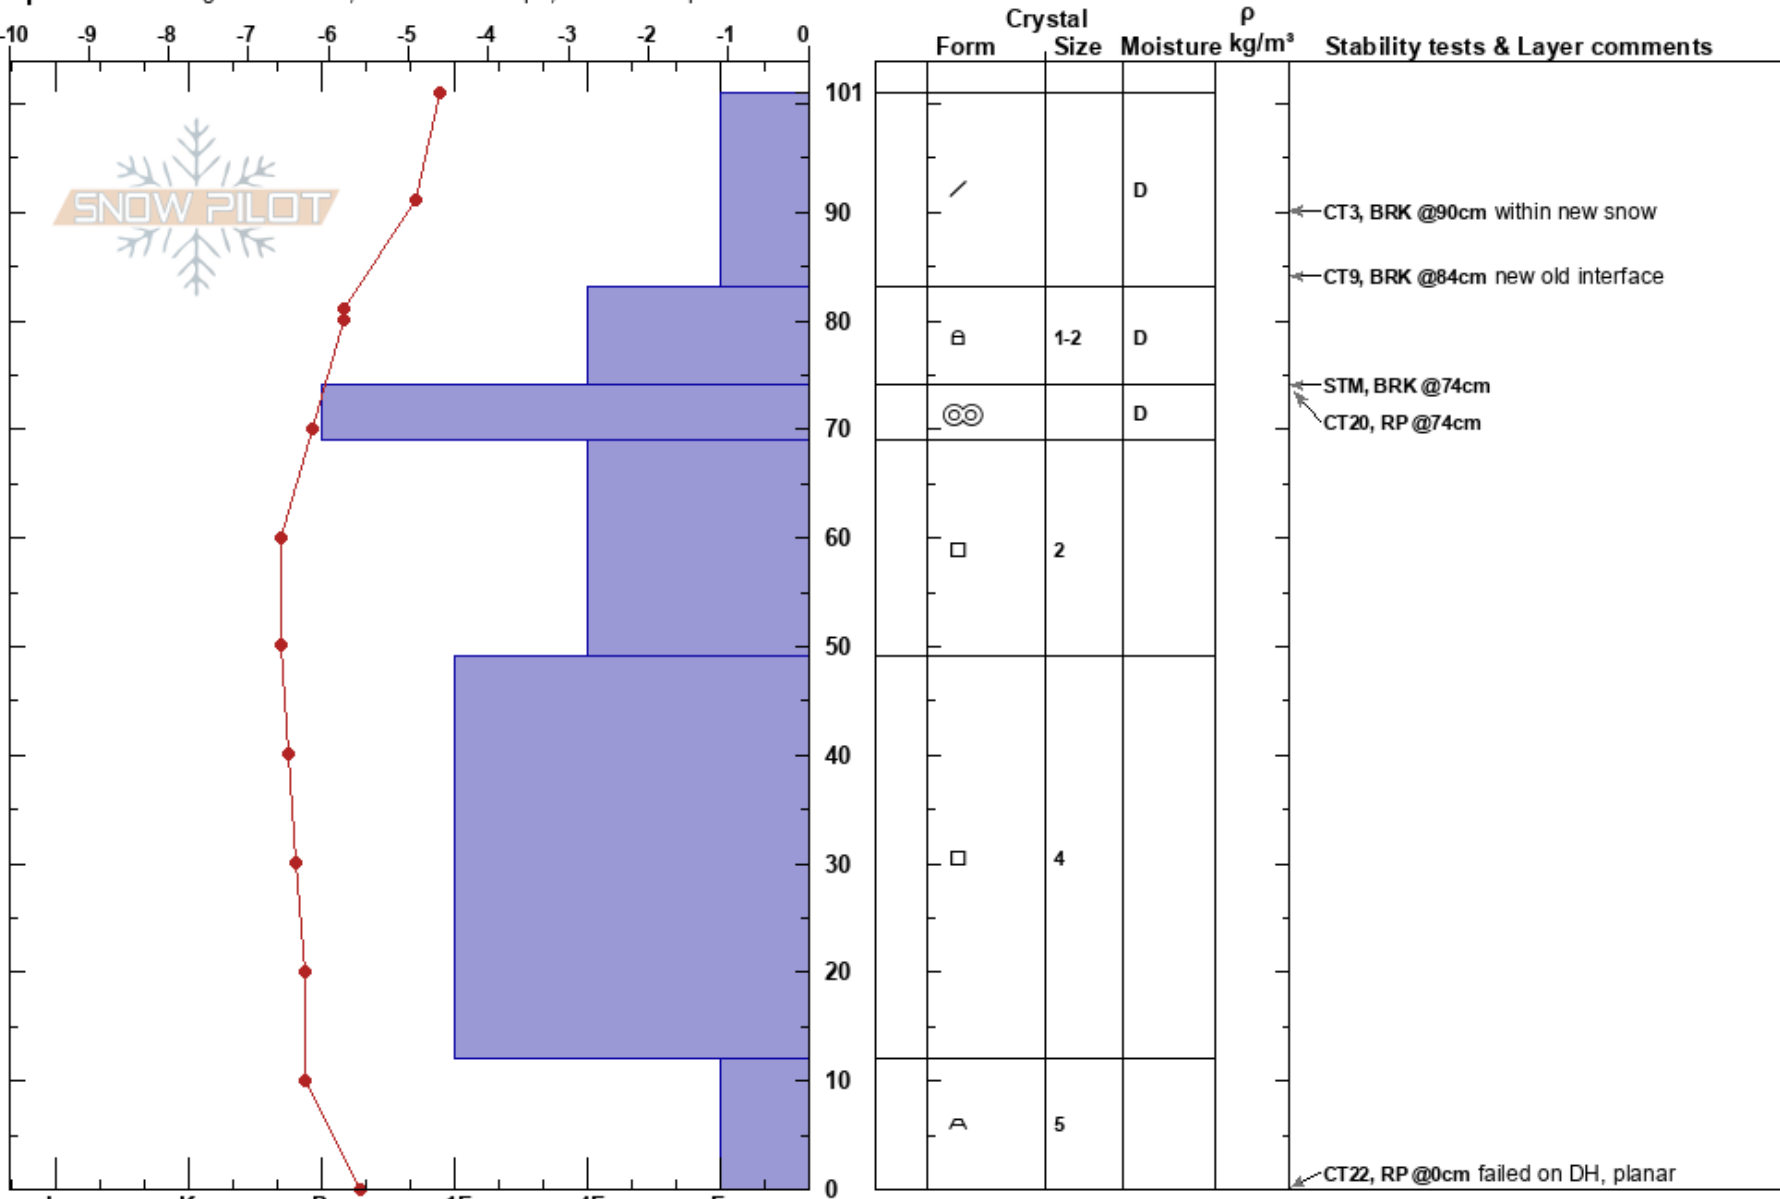

Willy's Wide  
 Vail/Summit County  
 CO  
 Elevation: 3749 m  
 Aspect: NW

Emily Jones  
 03/23/2018 - 11:00am  
 Co-ord: 39.62674N, -105.86417W  
 Slope Angle: 37°  
 Wind Loading: yes

Stability: Very Good HS:101  
 Air Temperature: -5.4°C PF:55  
 Sky Cover: OVC  
 Precipitation: S1  
 Wind: SW Moderate

Layer Notes:

Specifics: Pit dug in a Ski Area; Ski tracks on slope; We skied slope

Notes: Sky obscured, low cloud and currently snowing and blowing SW. Blowing snow loads of up to 15cm observed. HST appears to be bonding moderately well, No slab quality noted at this time. Good skiing on slope.