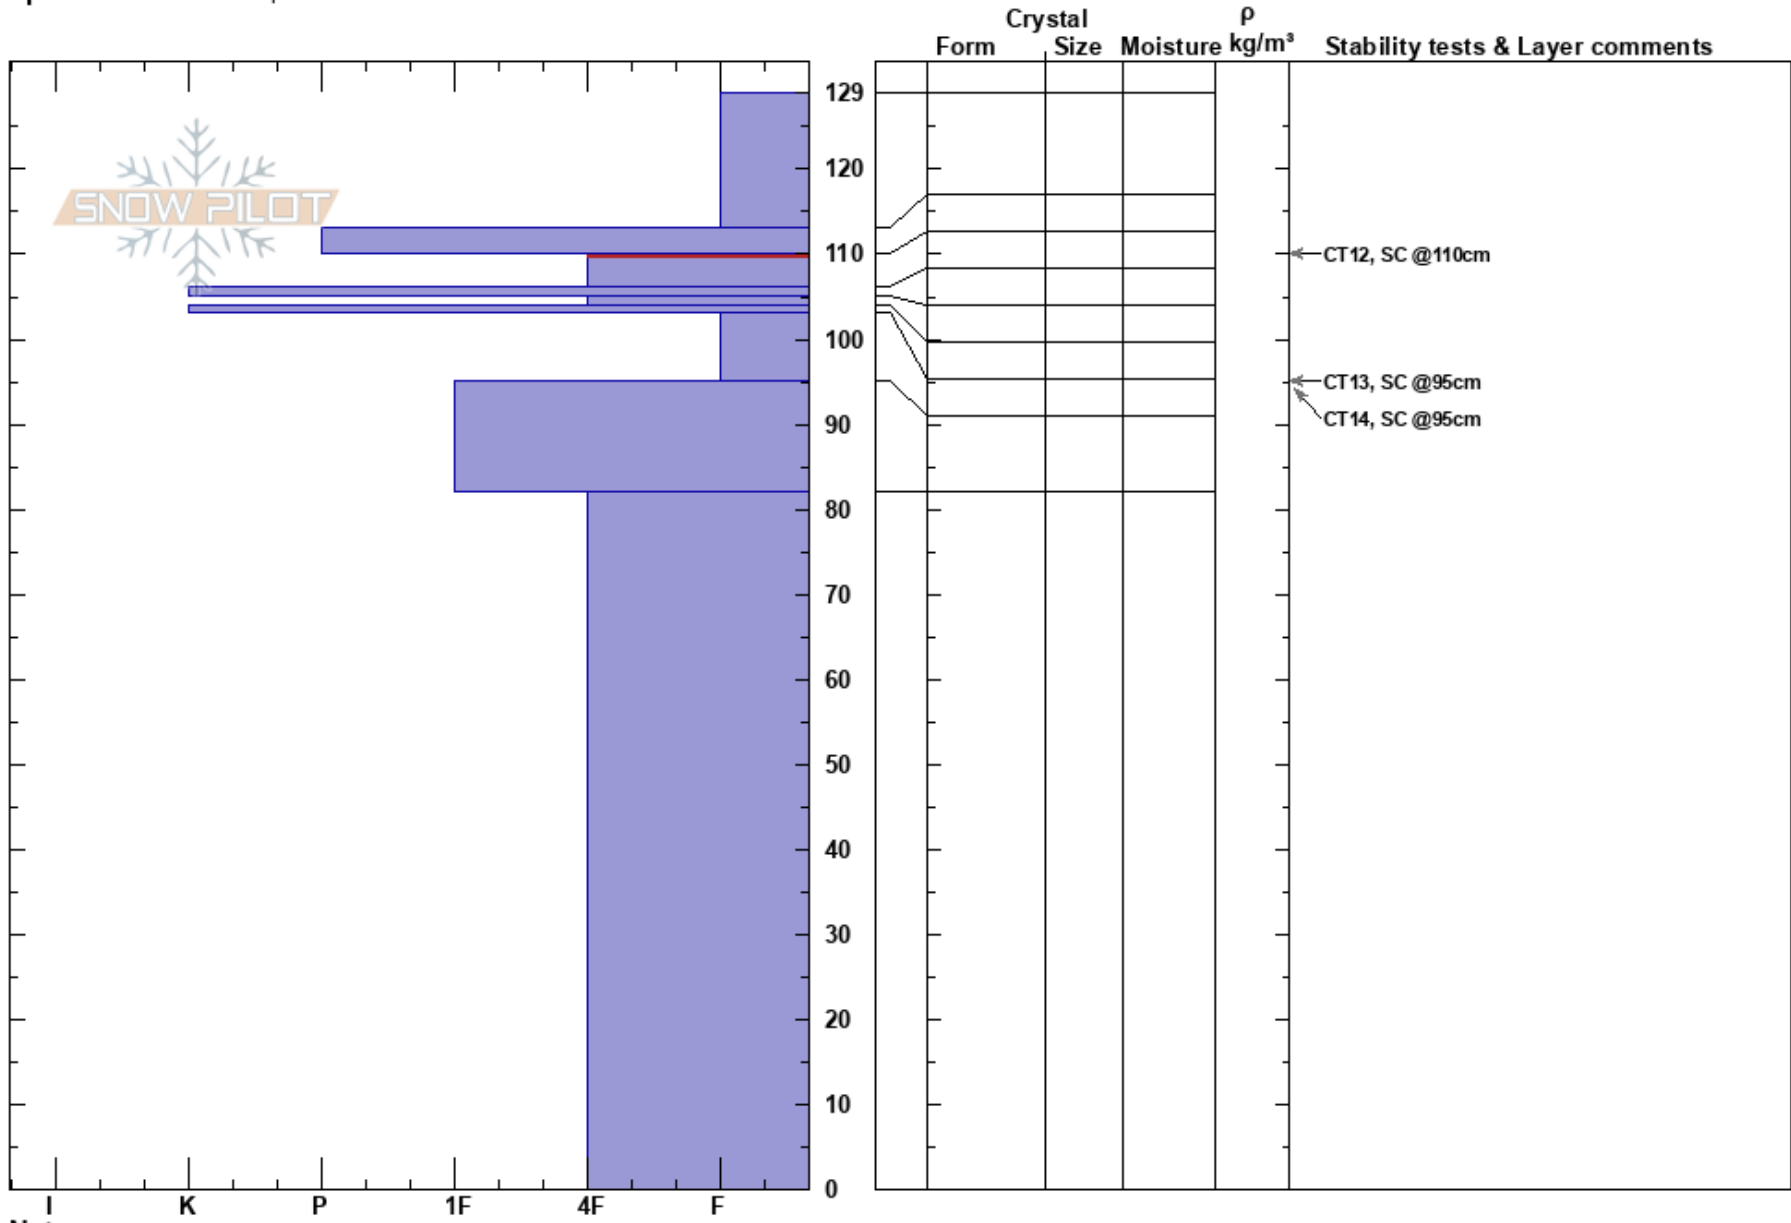

Humphreys cirque 3/16
 Kachina Peaks
 AZ
 Elevation: 11500 ft
 Aspect: 33°
 Specifics: We skied slope

Paul Dawson
 03/16/2018 - 2:17pm
 Co-ord: 35.33690N, -111.67978W
 Slope Angle: 21°
 Wind Loading:

Stability:
 Air Temperature:
 Sky Cover: FEW
 Precipitation: NO
 Wind:

HS:129
 110-106cm:Problematic layer

Notes: