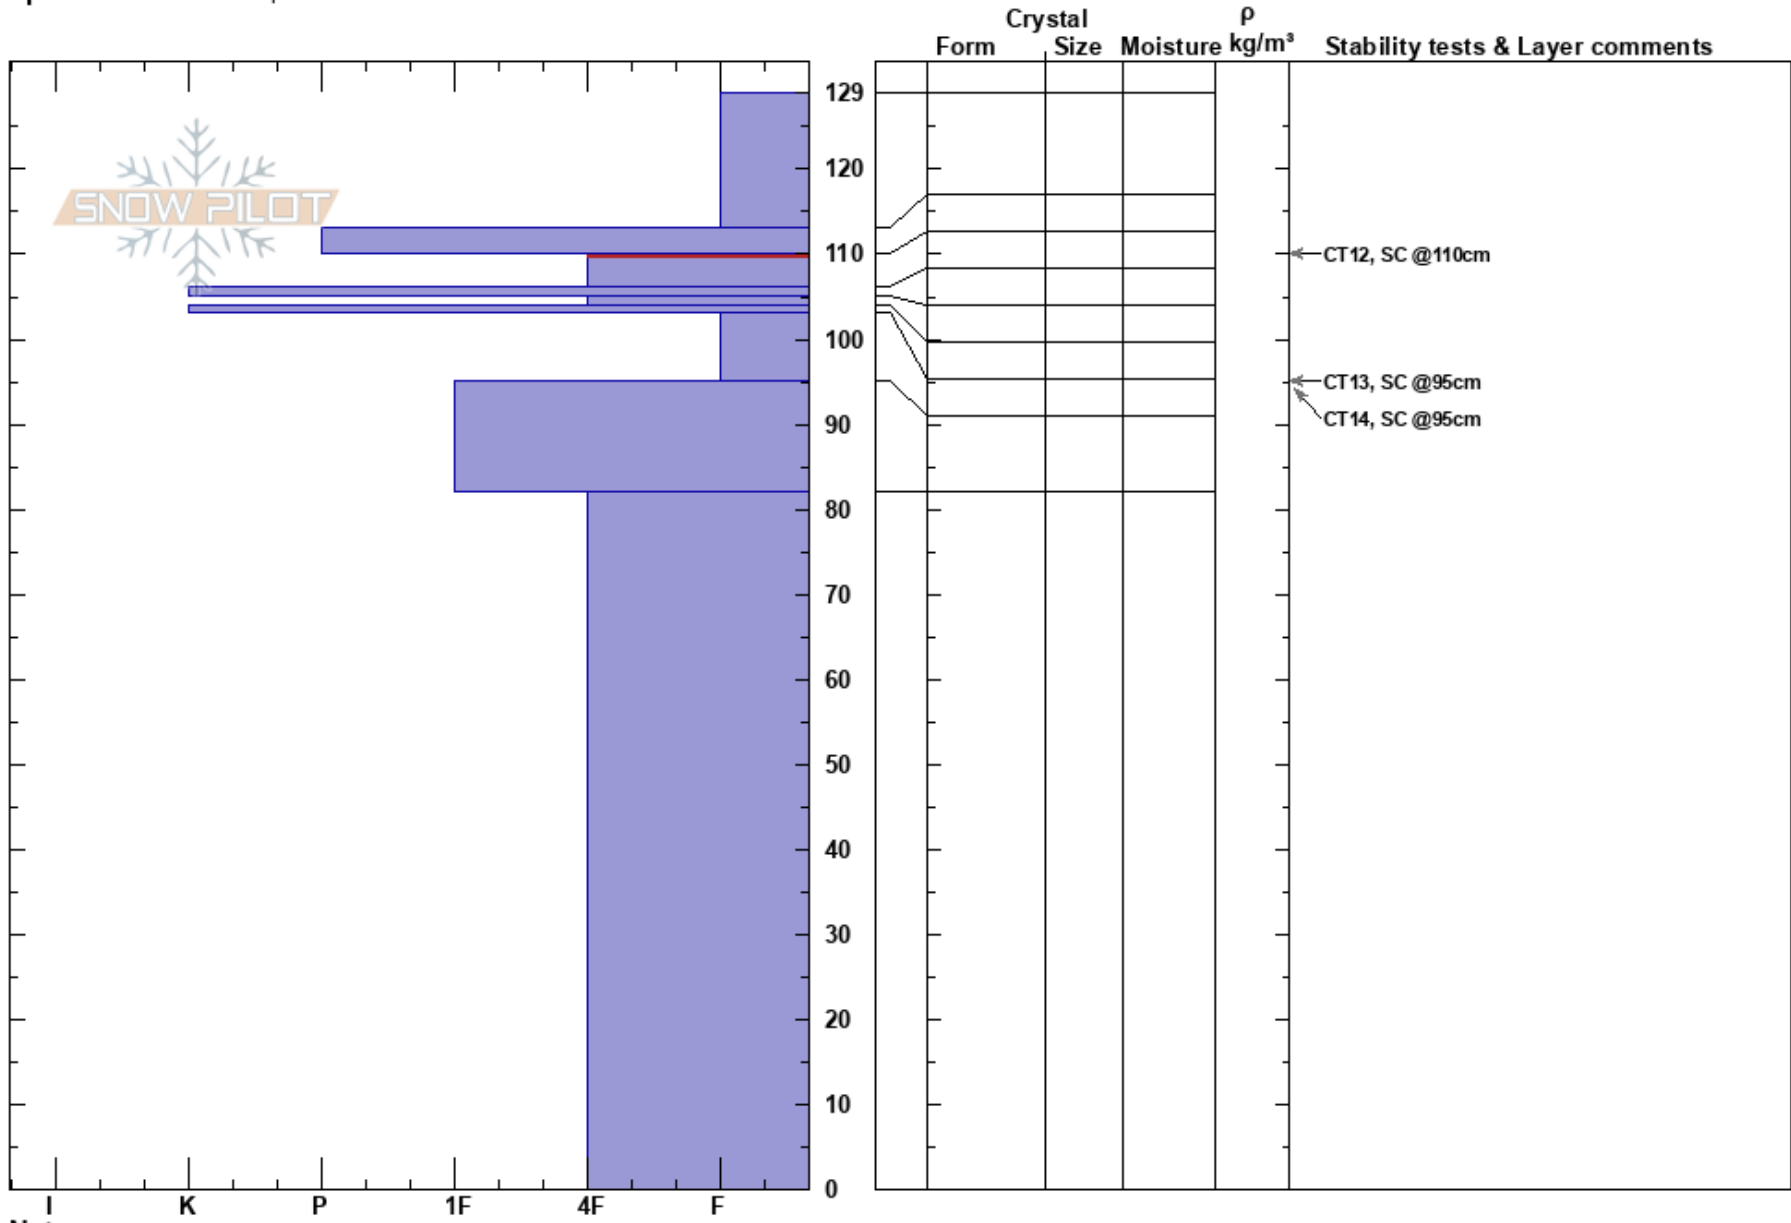

Humphreys cirque 3/16  
 Kachina Peaks  
 AZ  
 Elevation: 11500 ft  
 Aspect: 33°  
 Specifics: We skied slope

Paul Dawson  
 03/16/2018 - 2:17pm  
 Co-ord: 35.33690N, -111.67978W  
 Slope Angle: 21°  
 Wind Loading:

Stability:  
 Air Temperature:  
 Sky Cover: FEW  
 Precipitation: NO  
 Wind:

HS:129  
 Layer Notes:  
 110-106cm:Problematic layer

Notes: