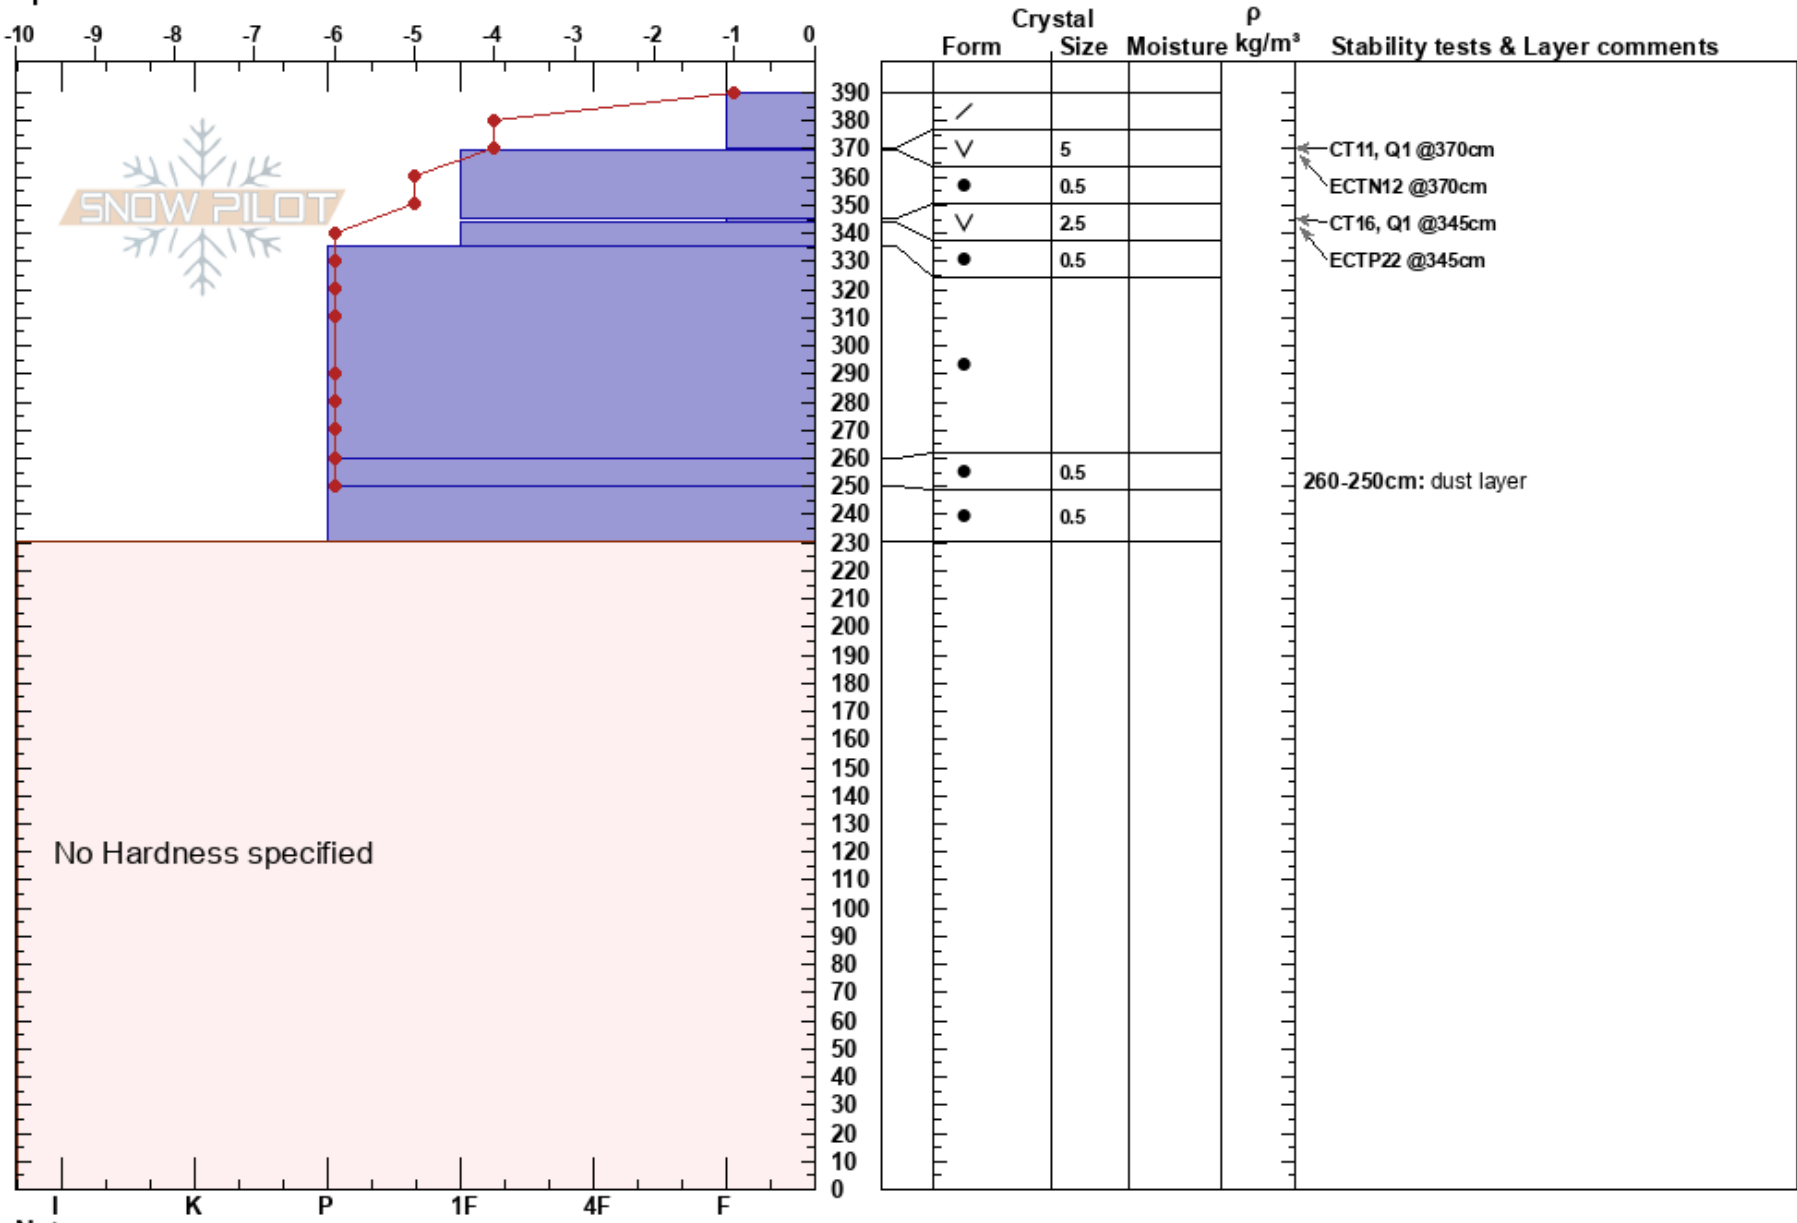

Glidden Pass  
 Bitterroot  
 MT  
 Elevation: 6300 ft  
 Aspect: 30°  
 Specifics:

Melissa Hendrickson  
 03/22/2018 - 10:00am  
 Co-ord: 47.52742N, -115.69612W  
 Slope Angle: 32°  
 Wind Loading: no

Stability: Fair  
 Air Temperature: 1°C  
 Sky Cover: OVC  
 Precipitation: RV  
 Wind: SE Calm

HS:390  
 PS: 20  
 345-344cm: Problematic layer  
 260-250cm: dust layer

← CT11, Q1 @370cm  
 ← ECTN12 @370cm  
 ← CT16, Q1 @345cm  
 ← ECTP22 @345cm

260-250cm: dust layer

No Hardness specified

Notes: