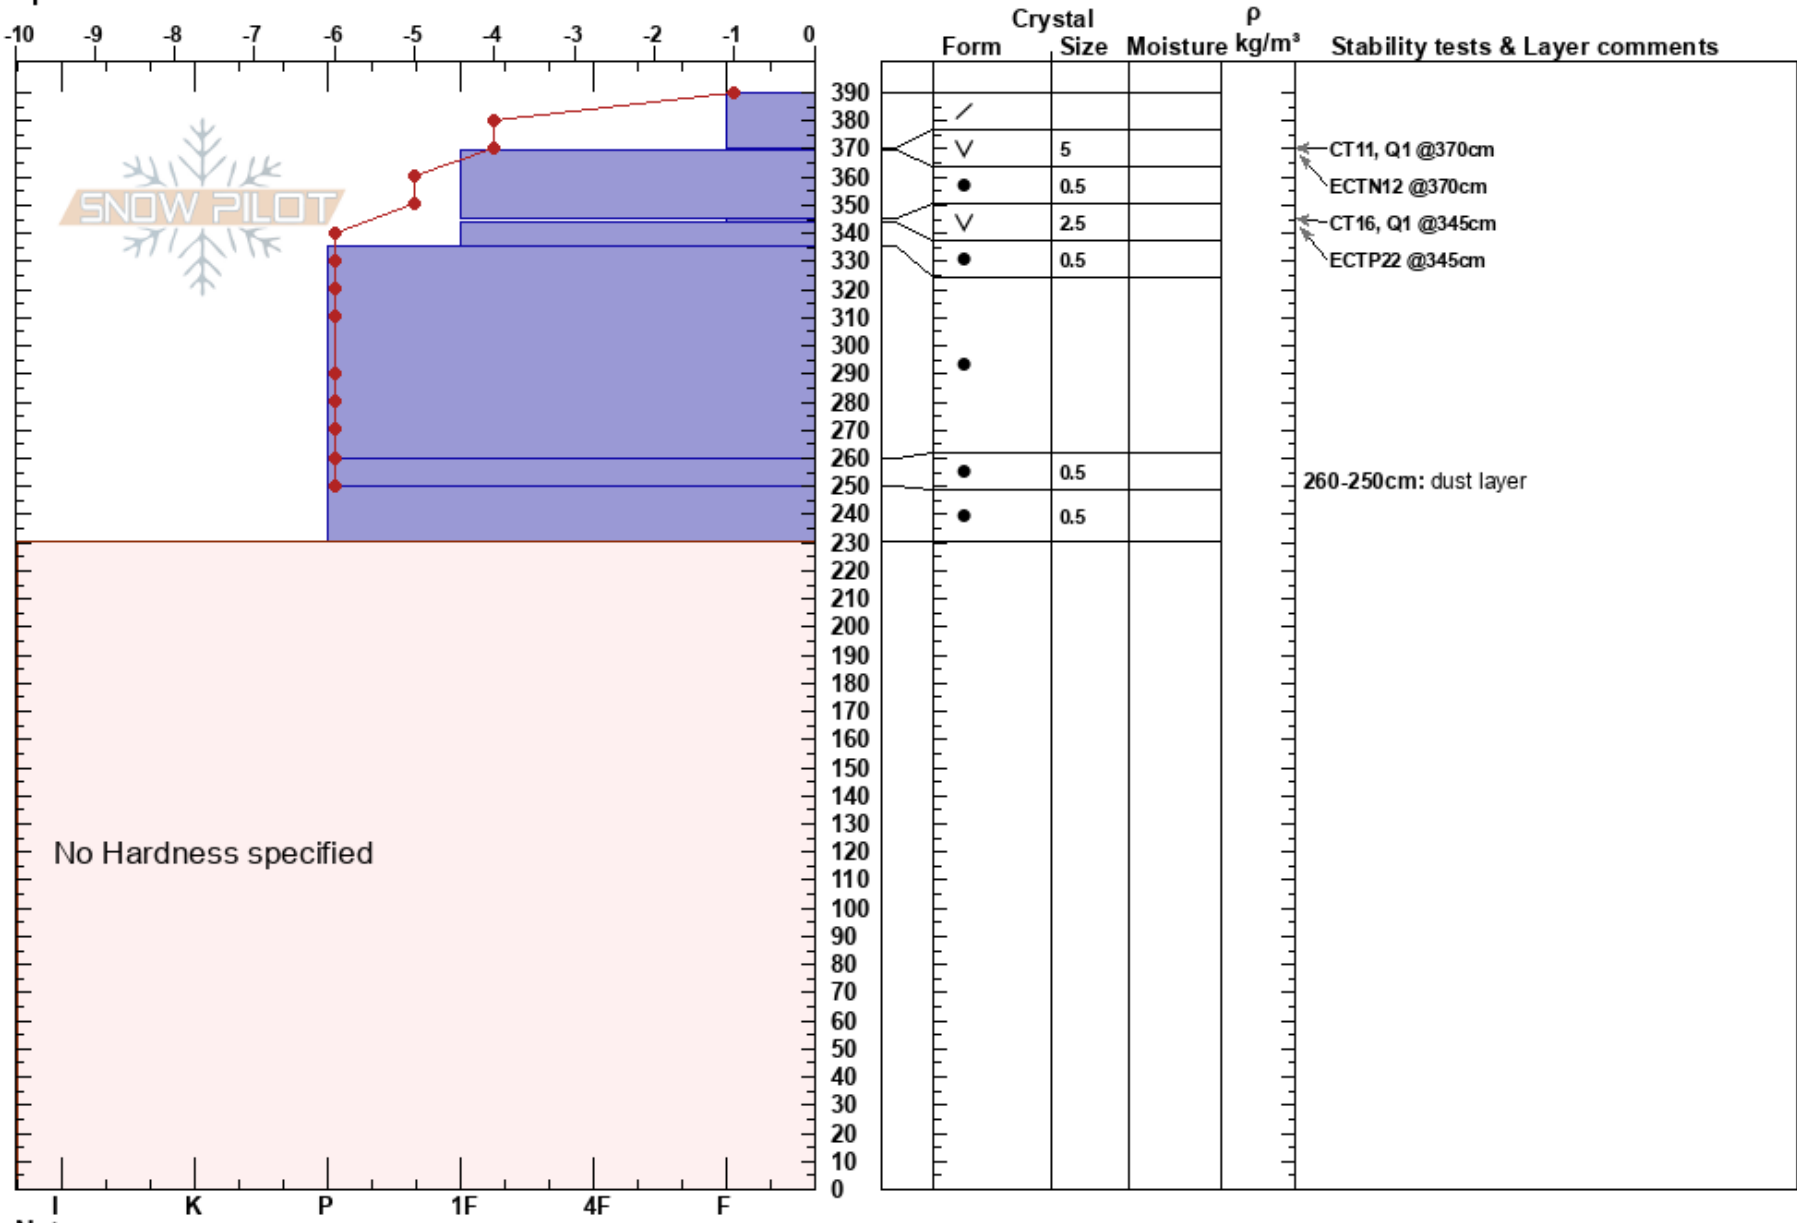

Glidden Pass
 Bitterroot
 MT
 Elevation: 6300 ft
 Aspect: 30°
 Specifics:

Melissa Hendrickson
 03/22/2018 - 10:00am
 Co-ord: 47.52742N, -115.69612W
 Slope Angle: 32°
 Wind Loading: no

Stability: Fair
 Air Temperature: 1°C
 Sky Cover: OVC
 Precipitation: RV
 Wind: SE Calm

HS:390
 PS: 20
 345-344cm: Problematic layer
 260-250cm: dust layer

Notes: