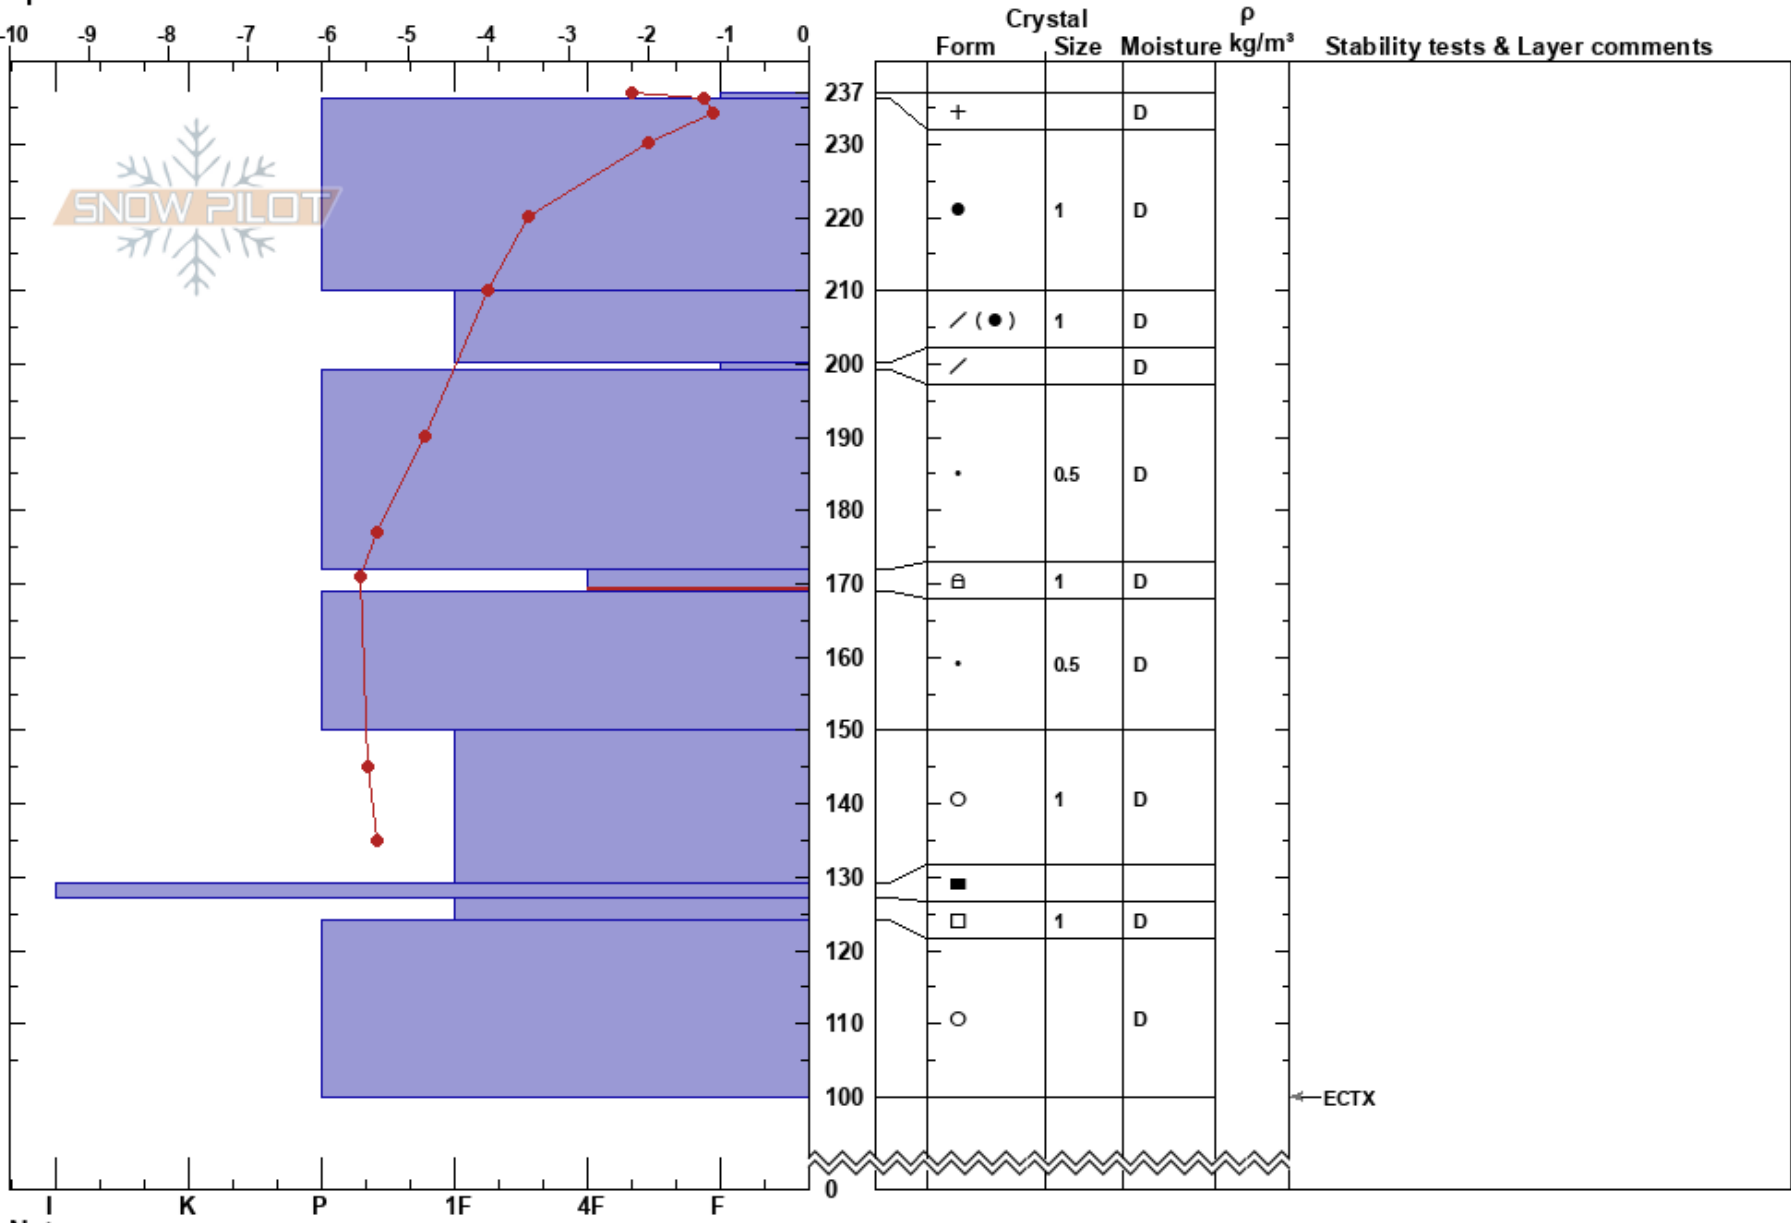

Tindfjellet 2
 Trollheimen
 Norway
 Elevation: 1040 m
 Aspect: NE
 Specifics:

Eivind Juvik
 22/03/2018 - 14:00
 Co-ord:
 Slope Angle: 20°
 Wind Loading: no

Stability: **HS:237** **Layer Notes:**
 Air Temperature: -2.7°C **PS: 3** 172-169cm:Problematic layer
 Sky Cover: X
 Precipitation: S1
 Wind: W Calm